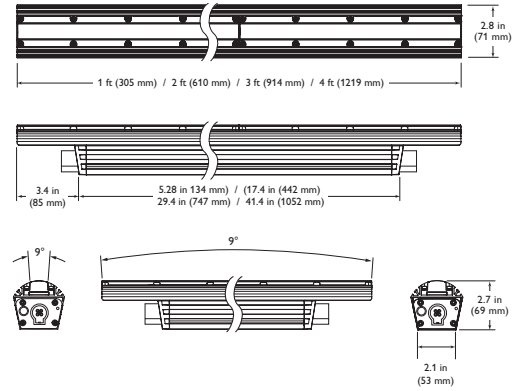

iW Graze QLX Powercore 5W

10° x 60° beam angle

Low-power linear exterior LED wall grazing fixture with intelligent white light

Factory-set to consume a maximum of 5 W per foot, iW Graze QLX Powercore 5W supports ASHRAE standards, LEED green building certification, and other power-limited projects. Offers the same beam spread options as iW Graze QLX Powercore. Fixtures process power directly from line voltage, eliminating the need for external power supplies. Channels of cool, neutral, and warm white LEDs produce color temperatures ranging from 2700 K – 6500 K. Four fixture lengths and five beam angles support a large range of façade or surface illumination applications.

For detailed product information, please refer to the iW Graze Powercore Family Product Guide at www.philipscolorkinetics.com/ls/intelligentwhite/iwgrazeqlxpowercore5w/