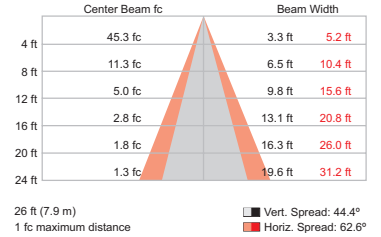

Item	Specification	1 ft (305 mm)	2 ft (610 mm)	3 ft (914 mm)	4 ft (1219 mm)
Output	Lumens*	658	1316	1974	2632
	Efficacy (lm / W)	33.6			
	CRI	83			
	Lumen Maintenance‡	60,000 hours L70 @ 25° C 60,000 hours L70 @ 50° C		60,000 hours L50 @ 25° C 60,000 hours L50 @ 50° C	
Electrical	Input Voltage	100 – 277 VAC, auto-ranging 50 / 60 Hz			
	Power Consumption	15 W	30 W	45 W	60 W
Control	Interface	Data Enabler Pro (DMX or Ethernet)			
	Control System	Philips Color Kinetics full range of controllers, including Light System Manager and iPlayer 3, or third-party controllers			
Physical	Dimensions (Height x Width x Depth)	2.7 x 12 x 2.8 in (69 x 305 x 71 mm)	2.7 x 24 x 2.8 in (69 x 610 x 71 mm)	2.7 x 36 x 2.8 in (69 x 914 x 71 mm)	2.7 x 48 x 2.8 in (69 x 1219 x 71 mm)
	Weight	2.1 lb (1.0 kg)	4.6 lb (2.1 kg)	7.1 lb (3.2 kg)	9.3 lb (4.2 kg)
	Housing	Extruded anodized aluminum			
	Lens	Clear polycarbonate			
	Fixture Connectors	Integral male / female waterproof connectors			
	Mounting	Multi-positional, constant torque locking hinges			
	Temperature	-40° – 122° F (-40° – 50° C) Operating -4° – 122° F (-20° – 50° C) Startup -40° – 176° F (-40° – 80° C) Storage			
	Humidity	0 – 95%, non-condensing			
	Fixture Run Lengths	To calculate fixture run lengths and total power consumption for your specific installation, download the Configuration Calculator from www.philipscolorkinetics.com/support/install_tool/			
Certification and Safety	Certification	UL / cUL, FCC Class A, CE, PSE, C-Tick			
	Environment	Dry / Damp / Wet Location, IP66			

Use Item Number when ordering in North America.

Photometrics

iW Graze QLX Powercore
1 ft, 30° x 60° beam angle

Polar Candela Distribution

Illuminance at Distance

Lumens	Efficacy
658	33.6

For lux multiply fc by 10.7