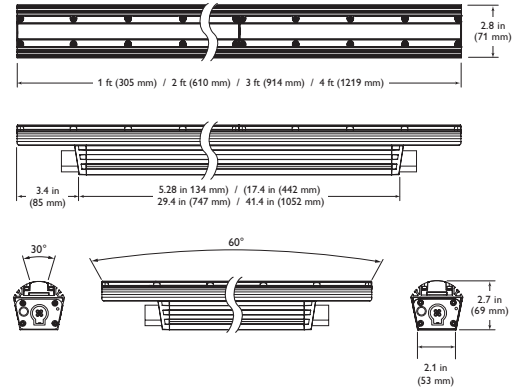

iW Graze QLX Powercore

30° x 60° beam angle

Performance linear exterior LED wall grazing fixture with intelligent white light

With light output of up to 673 lumens and a power consumption of only 15 W per foot, iW Graze QLX Powercore is perfect for surface illumination applications calling for a balance of cost and performance. Featuring Powercore technology, fixtures process power directly from line voltage, eliminating the need for external power supplies. These versatile fixtures use channels of cool, neutral, and warm white LEDs to produce color temperatures ranging from 2700 K – 6500 K. Four fixture lengths and five beam angles support a large range of façade or surface illumination applications.