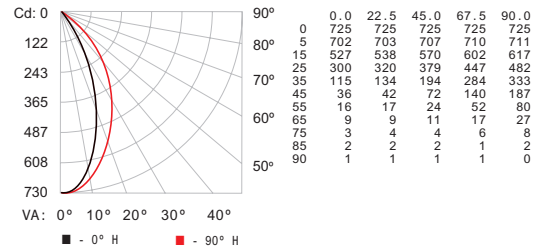

‡ L70 = 70% lumen maintenance (when light output drops below 70% of initial output). L50 = 50% lumen maintenance (when light output drops below 50% of initial output). Ambient luminaire temperatures specified. Lumen maintenance calculations are based on lifetime prediction graphs supplied by LED source manufacturers. Calculations for white-light LED fixtures are based on measurements that comply with IES LM-80-08 testing procedures. Refer to www.philipscolorkinetics.com/support/appnotes/lm-80-08.pdf for more information.

Fixtures

Item	Beam Angle	Item Number	Philips 12NC
iW Graze QLX Powercore 1 ft (305 mm)	9° x 9°	523-000079-20	910503703664
	10° x 60°	523-000079-21	910503703665
	15° x 30°	523-000079-22	910503703666
	30° x 60°	523-000079-23	910503703667
	60° x 30°	523-000079-24	910503703668
iW Graze QLX Powercore 2 ft (610 mm)	9° x 9°	523-000079-25	910503703669
	10° x 60°	523-000079-26	910503703670
	15° x 30°	523-000079-27	910503703671
	30° x 60°	523-000079-28	910503703672
	60° x 30°	523-000079-29	910503703673
iW Graze QLX Powercore 3 ft (914 mm)	9° x 9°	523-000079-30	910503703674
	10° x 60°	523-000079-31	910503703675
	15° x 30°	523-000079-32	910503703676
	30° x 60°	523-000079-33	910503703677
	60° x 30°	523-000079-34	910503703678
iW Graze QLX Powercore 4 ft (1219 mm)	9° x 9°	523-000079-35	910503703679
	10° x 60°	523-000079-36	910503703680
	15° x 30°	523-000079-37	910503703681
	30° x 60°	523-000079-38	910503703682
	60° x 30°	523-000079-39	910503703683

Use Item Number when ordering in North America.

Photometrics

iW Graze QLX Powercore
1 ft, 30° x 60° beam angle

Polar Candela Distribution

Illuminance at Distance

Lumens	Efficacy
658	33.6

For lux multiply fc by 10.7