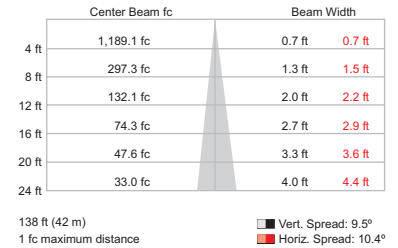

Item	Specification	1 ft (305 mm)	2 ft (610 mm)	3 ft (914 mm)	4 ft (1219 mm)
Output	Lumens*	872	1744	2616	3488
	Efficacy (lm / W)	34.9			
	CRI	82			
	Lumen Maintenance‡	60,000 hours L70 @ 25° C	60,000 hours L70 @ 50° C	60,000 hours L50 @ 25° C	60,000 hours L50 @ 50° C
Electrical	Input Voltage	100 – 277 VAC, auto-ranging 50 / 60 Hz			
	Power Consumption	20 W	40 W	60 W	80 W
Control	Interface	Data Enabler Pro (DMX or Ethernet)			
	Control System	Philips Color Kinetics full range of controllers, including Light System Manager and iPlayer 3, or third-party controllers			
Physical	Dimensions (Height x Width x Depth)	2.7 x 12 x 2.8 in (69 x 305 x 71 mm)	2.7 x 24 x 2.8 in (69 x 610 x 71 mm)	2.7 x 36 x 2.8 in (69 x 914 x 71 mm)	2.7 x 48 x 2.8 in (69 x 1219 x 71 mm)
	Weight	2.1 lb (1.0 kg)	4.6 lb (2.1 kg)	7.1 lb (3.2 kg)	9.3 lb (4.2 kg)
	Housing	Extruded anodized aluminum			
	Lens	Clear polycarbonate			
	Fixture Connectors	Integral male / female waterproof connectors			
	Mounting	Multi-positional, constant torque locking hinges			
	Temperature	-40° – 122° F (-40° – 50° C) Operating -4° – 122° F (-20° – 50° C) Startup -40° – 176° F (-40° – 80° C) Storage			
	Humidity	0 – 95%, non-condensing			
	Fixture Run Lengths	To calculate fixture run lengths and total power consumption for your specific installation, download the Configuration Calculator from www.philipscolorkinetics.com/support/install_tool/			
Certification and Safety	Certification	UL / cUL, FCC Class A, CE, PSE, C-Tick			
	Environment	Dry / Damp / Wet Location, IP66			

Use Item Number when ordering in North America.

Photometrics

iW Graze MX Powercore

1 ft, 9° x 9° beam angle

Polar Candela Distribution

Illuminance at Distance

Lumens	Efficacy
872	34.9

For lux multiply fc by 10.7