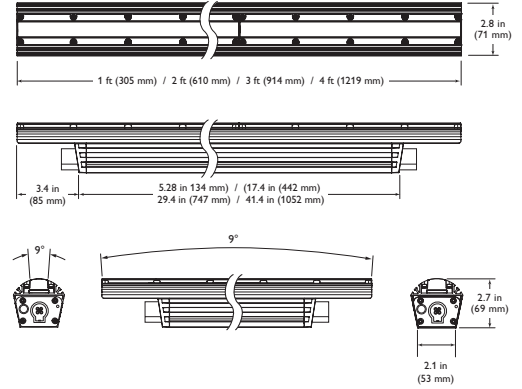

iW Graze MX Powercore

9° × 9° beam angle

Premium linear exterior LED wall grazing fixture with intelligent white light

iW Graze MX Powercore features the most light output in our line of intelligent white light grazing fixtures for high-intensity multi-story façade and surface illumination. Featuring Powercore technology, fixtures process power directly from line voltage, eliminating the need for external power supplies. These high-performance fixtures use channels of cool, neutral, and warm white LEDs to produce color temperatures ranging from 2700 K – 6500 K. Four fixture lengths and five beam angles support a large range of façade or surface illumination applications.

For detailed product information, please refer to the iW Graze Powercore Family Product Guide at www.philipscolorkinetics.com/ls/intelligentwhite/iwgrazemxpowercore/