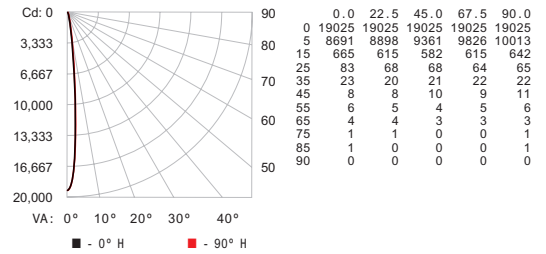

‡ L70 = 70% lumen maintenance (when light output drops below 70% of initial output). L50 = 50% lumen maintenance (when light output drops below 50% of initial output). Ambient luminaire temperatures specified. Lumen maintenance calculations are based on lifetime prediction graphs supplied by LED source manufacturers. Calculations for white-light LED fixtures are based on measurements that comply with IES LM-80-08 testing procedures. Refer to www.philipscolorkinetics.com/support/appnotes/lm-80-08.pdf for more information.

Fixtures

Item	Beam Angle	Item Number	Philips 12NC
iW Graze MX Powercore 1 ft (305 mm)	9° x 9°	523-000079-00	910503703151
	10° x 60°	523-000079-01	910503703645
	15° x 30°	523-000079-02	910503703646
	30° x 60°	523-000079-03	910503703647
iW Graze MX Powercore 2 ft (610 mm)	60° x 30°	523-000079-04	910503703648
	9° x 9°	523-000079-05	910503703649
	10° x 60°	523-000079-06	910503703650
	15° x 30°	523-000079-07	910503703651
iW Graze MX Powercore 3 ft (914 mm)	30° x 60°	523-000079-08	910503703652
	60° x 30°	523-000079-09	910503703653
	9° x 9°	523-000079-10	910503703654
	10° x 60°	523-000079-11	910503703655
iW Graze MX Powercore 3 ft (914 mm)	15° x 30°	523-000079-12	910503703656
	30° x 60°	523-000079-13	910503703657
	60° x 30°	523-000079-14	910503703658
	9° x 9°	523-000079-15	910503703659
iW Graze MX Powercore 4 ft (1219 mm)	10° x 60°	523-000079-16	910503703660
	15° x 30°	523-000079-17	910503703661
	30° x 60°	523-000079-18	910503703662
	60° x 30°	523-000079-19	910503703663

Use Item Number when ordering in North America.

Photometrics

iW Graze MX Powercore

1 ft, 9° x 9° beam angle

Polar Candela Distribution

Illuminance at Distance

Lumens	Efficacy
872	34.9

For lux multiply fc by 10.7