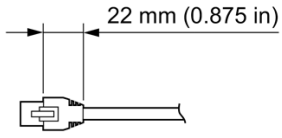

eW Profile Powercore Jumper Cable

Date: _____

Type: _____

Firm Name: _____

Project: _____

152 mm (6 in), White, UL

For use with eW Profile Powercore luminaires

Specifications

Due to continuous improvements and innovations, specifications may change without notice.

Physical

Dimensions	152 mm (6 in)
Weight (Height x Width x Depth)	0.03 kg (0.06 lb)

Certification and Safety

Certification	UL
---------------	----

Dimensions

Jumper / Leader Cable

Jumper / Leader Cable

End-to-End Connector

Terminator

Part Numbers

Use Item Number when ordering in North America.

Jumper Cable

eW Profile Powercore Jumper Cable, 152 mm (6 in), White, UL

Item Number

108-000035-00

Item 12NC

910503700260

© 2022 Signify Holding. All rights reserved. Specifications are subject to change without notice. No representation or warranty as to the accuracy or completeness of the information included herein is given and any liability for any action in reliance thereon is disclaimed.