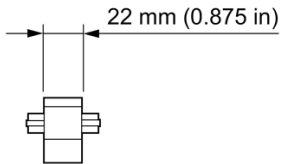

eW Profile Powercore Jumper Cable

Date: _____

Type: _____

Firm Name: _____

Project: _____

152 mm (6 in), White, UL

For use with eW Profile Powercore luminaires

Specifications

Due to continuous improvements and innovations, specifications may change without notice.

Physical

Dimensions	152 mm (6 in)
Weight (Height x Width x Depth)	0.03 kg (0.06 lb)

Certification and Safety

Certification	UL
---------------	----

Dimensions

Jumper / Leader Cable

Jumper / Leader Cable

End-to-End Connector

Terminator

Part Numbers

Use Item Number when ordering in North America.

Jumper Cable

eW Profile Powercore Jumper Cable, 152 mm (6 in), White, UL

Item Number

108-000035-00

Item 12NC

910503700260

© 2022 Signify Holding. All rights reserved. Specifications are subject to change without notice. No representation or warranty as to the accuracy or completeness of the information included herein is given and any liability for any action in reliance thereon is disclaimed.