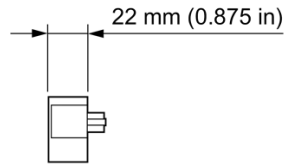

eW Profile Powercore Jumper Cable

Date: _____

Type: _____

Firm Name: _____

Project: _____

152 mm (6 in), White, UL

For use with eW Profile Powercore luminaires

Specifications

Due to continuous improvements and innovations, specifications may change without notice.

Physical

Dimensions	152 mm (6 in)
Weight (Height x Width x Depth)	0.03 kg (0.06 lb)

Certification and Safety

Certification	UL
---------------	----

Dimensions

Jumper / Leader Cable

Jumper / Leader Cable

End-to-End Connector

Terminator

Part Numbers

Use Item Number when ordering in North America.

Jumper Cable

eW Profile Powercore Jumper Cable, 152 mm (6 in), White, UL

Item Number

108-000035-00

Item 12NC

910503700260

© 2022 Signify Holding. All rights reserved. Specifications are subject to change without notice. No representation or warranty as to the accuracy or completeness of the information included herein is given and any liability for any action in reliance thereon is disclaimed.