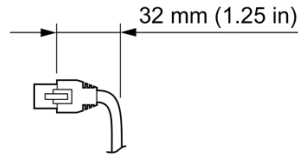

eW Profile Powercore Jumper Cable

Date: _____

Type: _____

Firm Name: _____

Project: _____

152 mm (6 in), White, UL

For use with eW Profile Powercore luminaires

Specifications

Due to continuous improvements and innovations, specifications may change without notice.

Physical

Dimensions	152 mm (6 in)
Weight (Height x Width x Depth)	0.03 kg (0.06 lb)

Certification and Safety

Certification	UL
---------------	----

Dimensions

Jumper / Leader Cable

Jumper / Leader Cable

End-to-End Connector

Terminator

Part Numbers

Use Item Number when ordering in North America.

Jumper Cable

eW Profile Powercore Jumper Cable, 152 mm (6 in), White, UL

Item Number

108-000035-00

Item 12NC

910503700260

© 2022 Signify Holding. All rights reserved. Specifications are subject to change without notice. No representation or warranty as to the accuracy or completeness of the information included herein is given and any liability for any action in reliance thereon is disclaimed.