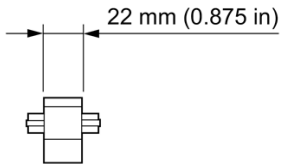

eW Profile Powercore Jumper Cable

Date: _____
Type: _____
Firm Name: _____
Project: _____

305 mm (12 in), White, UL

For use with eW Profile Powercore luminaires

Specifications

Due to continuous improvements and innovations, specifications may change without notice.

Physical

Dimensions	305 mm (12 in)
Weight (Height x Width x Depth)	0.03 kg (0.06 lb)

Certification and Safety

Certification	UL
---------------	----

Dimensions

Jumper / Leader Cable

Jumper / Leader Cable

End-to-End Connector

Terminator

Part Numbers

Use Item Number when ordering in North America.

Jumper Cable

eW Profile Powercore Jumper Cable, 305 mm (12 in), White, UL

Item Number

108-000035-01

Item 12NC