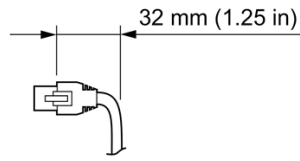

eW Profile Powercore Jumper Cable

Date: _____
Type: _____
Firm Name: _____
Project: _____

305 mm (12 in), White, UL

For use with eW Profile Powercore luminaires

Specifications

Due to continuous improvements and innovations, specifications may change without notice.

Physical

Dimensions	305 mm (12 in)
Weight (Height x Width x Depth)	0.03 kg (0.06 lb)

Certification and Safety

Certification	UL
---------------	----

Dimensions

Jumper / Leader Cable

Jumper / Leader Cable

End-to-End Connector

Terminator

Part Numbers

Use Item Number when ordering in North America.

Jumper Cable

eW Profile Powercore Jumper Cable, 305 mm (12 in), White, UL

Item Number

108-000035-01

Item 12NC