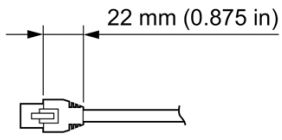

eW Profile Powercore Jumper Cable

Date: _____
Type: _____
Firm Name: _____
Project: _____

305 mm (12 in), White, UL

For use with eW Profile Powercore luminaires

Specifications

Due to continuous improvements and innovations, specifications may change without notice.

Physical

Dimensions	305 mm (12 in)
Weight (Height x Width x Depth)	0.03 kg (0.06 lb)

Certification and Safety

Certification	UL
---------------	----

Dimensions

Jumper / Leader Cable

Jumper / Leader Cable

End-to-End Connector

Terminator

Part Numbers

Use Item Number when ordering in North America.

Jumper Cable

eW Profile Powercore Jumper Cable, 305 mm (12 in), White, UL

Item Number

108-000035-01

Item 12NC