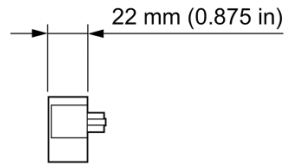

eW Profile Powercore Jumper Cable

Date: _____
Type: _____
Firm Name: _____
Project: _____

305 mm (12 in), White, UL

For use with eW Profile Powercore luminaires

Specifications

Due to continuous improvements and innovations, specifications may change without notice.

Physical

Dimensions	305 mm (12 in)
Weight (Height x Width x Depth)	0.03 kg (0.06 lb)

Certification and Safety

Certification	UL
---------------	----

Dimensions

Jumper / Leader Cable

Jumper / Leader Cable

End-to-End Connector

Terminator

Part Numbers

Use Item Number when ordering in North America.

Jumper Cable

eW Profile Powercore Jumper Cable, 305 mm (12 in), White, UL

Item Number

108-000035-01

Item 12NC