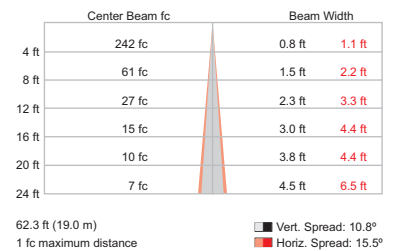

Item	Specification	1 ft (305 mm)	2 ft (610 mm)	3 ft (914 mm)	4 ft (1219 mm)
Output	Lumens*	269	538	807	1076
	Efficacy (lm / W)	66.1			
	CRI	82			
	Lumen Maintenance†	60,000 hours L70 @ 25° C	60,000 hours L70 @ 50° C	60,000 hours L50 @ 25° C	60,000 hours L50 @ 50° C
Electrical	Input Voltage	100 – 277 VAC, auto-ranging, 50 / 60 Hz			
	Power Consumption	5 W	10 W	15 W	20 W
Control	Dimming	Compatible with selected commercially available reverse-phase ELV-type dimmers‡			
Physical	Dimensions (Height x Width x Depth)	2.7 x 12 x 2.8 in (69 x 305 x 71 mm)	2.7 x 24 x 2.8 in (69 x 610 x 71 mm)	2.7 x 36 x 2.8 in (69 x 914 x 71 mm)	2.7 x 48 x 2.8 in (69 x 1219 x 71 mm)
	Weight	2.1 lb (1.0 kg)	4.6 lb (2.1 kg)	7.1 lb (3.2 kg)	9.3 lb (4.2 kg)
	Housing	Extruded anodized aluminum			
	Lens	Clear polycarbonate			
	Fixture Connectors	Integral male / female waterproof connectors			
	Mounting	Multi-positional, constant torque locking hinges			
	Temperature	-40° – 122° F (-40° – 50° C) Operating -4° – 122° F (-20° – 50° C) Startup -40° – 176° F (-40° – 80° C) Storage			
	Humidity	0 – 95%, non-condensing			
	Fixture Run Lengths	To calculate fixture run lengths and total power consumption for your specific installation, download the Configuration Calculator from www.philipscolorkinetics.com/support/install_tool/			
	Certification and Safety	Certification	UL / cUL, FCC Class A, CE, PSE, C-Tick		
Environment		Dry / Damp / Wet Location, IP66			

Use Item Number when ordering in North America.

Photometrics

eW Graze QLX Powercore 5W
4000 K, 1 ft, 9° x 9° beam angle

Polar Candela Distribution

Illuminance at Distance

62.3 ft (19.0 m)
1 ft maximum distance
■ Vert. Spread: 10.8°
■ Horiz. Spread: 15.5°