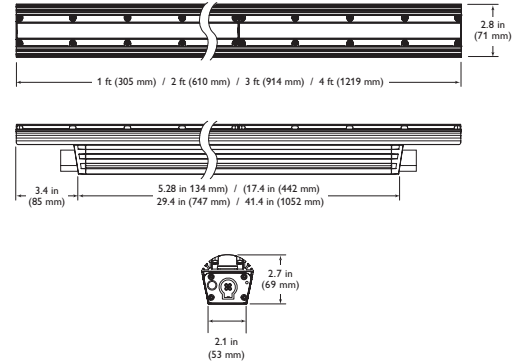

eW Graze QLX Powercore 5W

4000 K, 9° x 9° beam angle

Low-power linear exterior LED wall grazing fixture with solid white light

Factory-set to consume a maximum of 5 W per foot, eW Graze QLX Powercore 5W supports ASHRAE standards, LEED green building certification, and other power-limited projects. Featuring Powercore technology, fixtures process power directly from line voltage, eliminating the need for external power supplies. Fixtures are available in standard CCTs of 2700 K, 4000 K, and 5500 K, as well as custom CCTs ranging from 3000 K to 6500 K. Multiple fixture lengths and beam angles support a large range of façade or surface illumination applications.

For detailed product information, please refer to the eW Graze Powercore Family Product Guide at www.philipscolorkinetics.com/ls/essentialwhite/ewgrazeqlxpowercore5w/