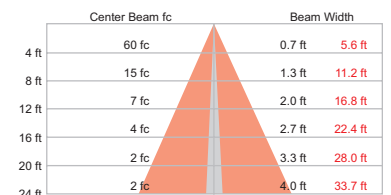

Item	Specification	1 ft (305 mm)	2 ft (610 mm)	3 ft (914 mm)	4 ft (1219 mm)
Output	Lumens*	261	522	783	1044
	Efficacy (lm / W)	64.5			
	CRI	82			
	Lumen Maintenance†	60,000 hours L70 @ 25° C	60,000 hours L70 @ 50° C	60,000 hours L50 @ 25° C	60,000 hours L50 @ 50° C
Electrical	Input Voltage	100 – 277 VAC, auto-ranging, 50 / 60 Hz			
	Power Consumption	5 W	10 W	15 W	20 W
Control	Dimming	Compatible with selected commercially available reverse-phase ELV-type dimmers‡			
Physical	Dimensions (Height x Width x Depth)	2.7 x 12 x 2.8 in (69 x 305 x 71 mm)	2.7 x 24 x 2.8 in (69 x 610 x 71 mm)	2.7 x 36 x 2.8 in (69 x 914 x 71 mm)	2.7 x 48 x 2.8 in (69 x 1219 x 71 mm)
	Weight	2.1 lb (1.0 kg)	4.6 lb (2.1 kg)	7.1 lb (3.2 kg)	9.3 lb (4.2 kg)
	Housing	Extruded anodized aluminum			
	Lens	Clear polycarbonate			
	Fixture Connectors	Integral male / female waterproof connectors			
	Mounting	Multi-positional, constant torque locking hinges			
	Temperature	-40° – 122° F (-40° – 50° C) Operating -4° – 122° F (-20° – 50° C) Startup -40° – 176° F (-40° – 80° C) Storage			
	Humidity	0 – 95%, non-condensing			
	Fixture Run Lengths	To calculate fixture run lengths and total power consumption for your specific installation, download the Configuration Calculator from www.philipscolorkinetics.com/support/install_tool/			
	Certification and Safety	Certification	UL / cUL, FCC Class A, CE, PSE, C-Tick		
Environment		Dry / Damp / Wet Location, IP66			

Use Item Number when ordering in North America.

Photometrics

eW Graze QLX Powercore 5W
4000 K, 1 ft, 10° x 60° beam angle

Polar Candela Distribution

Illuminance at Distance

31 ft (9.4 m)
1 fc maximum distance
■ Vert. Spread: 9.6°
■ Horiz. Spread: 70.1°