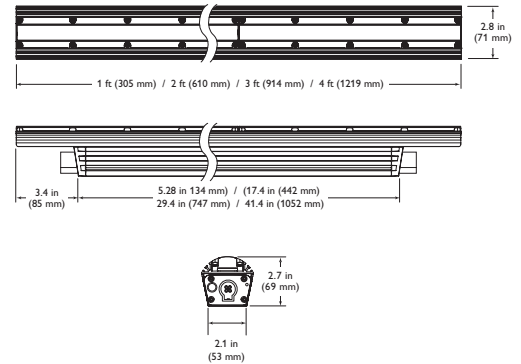

eW Graze QLX Powercore 5W

4000 K, 10° × 60° beam angle

Low-power linear exterior LED wall grazing fixture with solid white light

Factory-set to consume a maximum of 5 W per foot, eW Graze QLX Powercore 5W supports ASHRAE standards, LEED green building certification, and other power-limited projects. Featuring Powercore technology, fixtures process power directly from line voltage, eliminating the need for external power supplies. Fixtures are available in standard CCTs of 2700 K, 4000 K, and 5500 K, as well as custom CCTs ranging from 3000 K to 6500 K. Multiple fixture lengths and beam angles support a large range of façade or surface illumination applications.

For detailed product information, please refer to the eW Graze Powercore Family Product Guide at www.philipscolorkinetics.com/ls/essentialwhite/ewgrazeqlxpowercore5w/