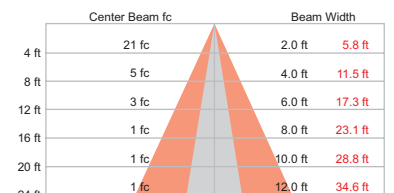

Item	Specification	1 ft (305 mm)	2 ft (610 mm)	3 ft (914 mm)	4 ft (1219 mm)
Output	Lumens*	213	426	639	852
	Efficacy (lm / W)	50.9			
	CRI	82			
	Lumen Maintenance†	60,000 hours L70 @ 25° C 60,000 hours L70 @ 50° C 60,000 hours L50 @ 25° C 60,000 hours L50 @ 50° C			
Electrical	Input Voltage	100 – 277 VAC, auto-ranging, 50 / 60 Hz			
	Power Consumption	5 W	10 W	15 W	20 W
Control	Dimming	Compatible with selected commercially available reverse-phase ELV-type dimmers‡			
Physical	Dimensions (Height x Width x Depth)	2.7 x 12 x 2.8 in (69 x 305 x 71 mm)	2.7 x 24 x 2.8 in (69 x 610 x 71 mm)	2.7 x 36 x 2.8 in (69 x 914 x 71 mm)	2.7 x 48 x 2.8 in (69 x 1219 x 71 mm)
	Weight	2.1 lb (1.0 kg)	4.6 lb (2.1 kg)	7.1 lb (3.2 kg)	9.3 lb (4.2 kg)
	Housing	Extruded anodized aluminum			
	Lens	Clear polycarbonate			
	Fixture Connectors	Integral male / female waterproof connectors			
	Mounting	Multi-positional, constant torque locking hinges			
	Temperature	-40° – 122° F (-40° – 50° C) Operating -4° – 122° F (-20° – 50° C) Startup -40° – 176° F (-40° – 80° C) Storage			
	Humidity	0 – 95%, non-condensing			
	Fixture Run Lengths	To calculate fixture run lengths and total power consumption for your specific installation, download the Configuration Calculator from www.philipscolorkinetics.com/support/install_tool/			
	Certification and Safety	Certification	UL / cUL, FCC Class A, CE, PSE, C-Tick		
Environment		Dry / Damp / Wet Location, IP66			

Use Item Number when ordering in North America.

Photometrics

eW Graze QLX Powercore 5W
2700 K, 1 ft, 30° x 60° beam angle

Polar Candela Distribution

Illuminance at Distance

18.5 ft (5.6 m)
1 fc maximum distance
 ■ Vert. Spread: 28.2°
 ■ Horiz. Spread: 71.6°