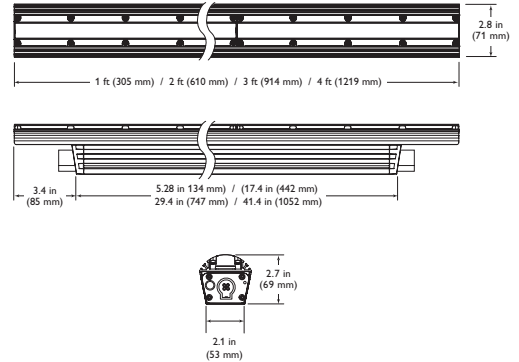

eW Graze QLX Powercore 5W

2700 K, 30° × 60° beam angle

Low-power linear exterior LED wall grazing fixture with solid white light

Factory-set to consume a maximum of 5 W per foot, eW Graze QLX Powercore 5W supports ASHRAE standards, LEED green building certification, and other power-limited projects. Featuring Powercore technology, fixtures process power directly from line voltage, eliminating the need for external power supplies. Fixtures are available in standard CCTs of 2700 K, 4000 K, and 5500 K, as well as custom CCTs ranging from 3000 K to 6500 K. Multiple fixture lengths and beam angles support a large range of façade or surface illumination applications.

For detailed product information, please refer to the eW Graze Powercore Family Product Guide at www.philipscolorkinetics.com/ls/essentialwhite/ewgrazeqlxpowercore5w/