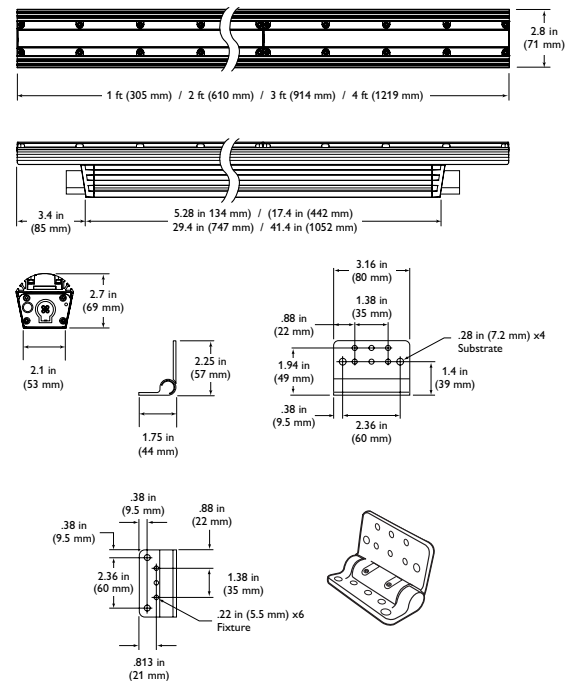

Use Item Number when ordering in North America.

Accessories

Item	Type	Size	Item Number	Philips 12NC
Leader Cable with Terminator	UL / cUL	10 ft (3.0 m)	108-000056-03	910503704071
		50 ft (15.2 m)	108-000056-00	910503703138
	CE / PSE	10 ft (3.0 m)	108-000056-04	910503704072
		50 ft (15.2 m)	108-000056-01	910503704069
Jumper Cable	UL / cUL	End-to-End	108-000057-00	910503703139
		1 ft (305 mm)	108-000057-03	910503704076
		5 ft (1.5 m)	108-000057-06	910503704079
		10 ft (3.0 m)	108-000057-09	910503704082
	CE / PSE	End-to-End	108-000057-01	910503704074
		1 ft (305 mm)	108-000057-04	910503704077
		5 ft (1.5 m)	108-000057-07	910503704080
		10 ft (3.0 m)	108-000057-10	910503704083
Glare Shield		1 ft (305 mm)	120-000081-00	910503700745
		2 ft (610 mm)	120-000081-01	910503700746
		3 ft (914 mm)	120-000081-02	910503700747
		4 ft (1219 mm)	120-000081-03	910503700748
Additional Terminators		Quantity 10	120-000157-00	910503703142
Additional Hinge		Quantity 1	120-000098-00	910503700772

Dimensions

Philips Color Kinetics
3 Burlington Woods Drive
Burlington, Massachusetts 01803 USA
Tel 888.385.5742
Tel 617.423.9999
Fax 617.423.9998
www.philipscolorkinetics.com

Copyright © 2013 – 2014 Philips Solid-State Lighting Solutions, Inc. All rights reserved.
Chromacore, Chromasic, CK, the CK logo, Color Kinetics, the Color Kinetics logo, ColorBlast, ColorBlaze, ColorBurst, eVW Fuse, ColorGraze, ColorPlay, ColorReach, iW Reach, eW Reach, DIMand, EssentialWhite, eVW, iColor, iColor Cove, IntelliWhite, iW, iPlayer, Optibin, and Powercore are either registered trademarks or trademarks of Philips Solid-State Lighting Solutions, Inc. in the United States and / or other countries. All other brand or product names are trademarks or registered trademarks of their respective owners. Due to continuous improvements and innovations, specifications may change without notice.

DAS-000116-02 R01 10-14