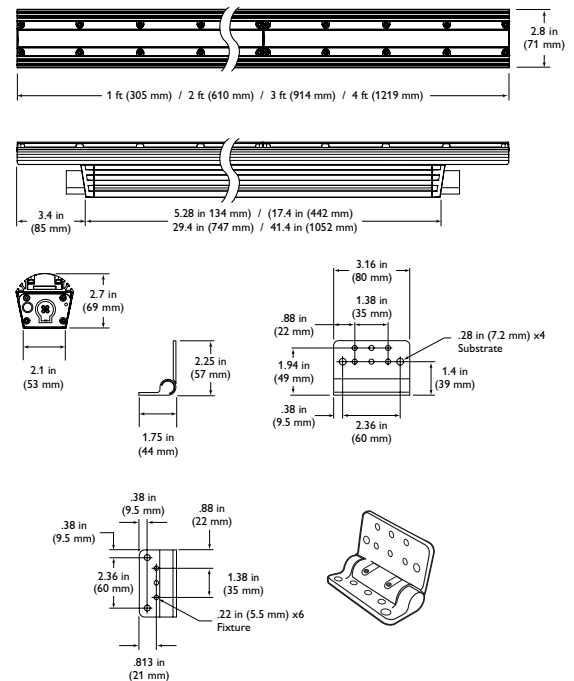

Use Item Number when ordering in North America.

Accessories

Item	Type	Size	Item Number	Philips 12NC
Leader Cable with Terminator	UL / cUL	10 ft (3.0 m)	108-000056-03	910503704071
		50 ft (15.2 m)	108-000056-00	910503703138
	CE / PSE	10 ft (3.0 m)	108-000056-04	910503704072
		50 ft (15.2 m)	108-000056-01	910503704069
Jumper Cable	UL / cUL	End-to-End	108-000057-00	910503703139
		1 ft (305 mm)	108-000057-03	910503704076
		5 ft (1.5 m)	108-000057-06	910503704079
		10 ft (3.0 m)	108-000057-09	910503704082
	CE / PSE	End-to-End	108-000057-01	910503704074
		1 ft (305 mm)	108-000057-04	910503704077
		5 ft (1.5 m)	108-000057-07	910503704080
		10 ft (3.0 m)	108-000057-10	910503704083
Glare Shield		1 ft (305 mm)	120-000081-00	910503700745
		2 ft (610 mm)	120-000081-01	910503700746
		3 ft (914 mm)	120-000081-02	910503700747
		4 ft (1219 mm)	120-000081-03	910503700748
Additional Terminators		Quantity 10	120-000157-00	910503703142
Additional Hinge		Quantity 1	120-000098-00	910503700772

Dimensions

Philips Color Kinetics
3 Burlington Woods Drive
Burlington, Massachusetts 01803 USA
Tel 888.385.5742
Tel 617.423.9999
Fax 617.423.9998
www.philipscolorkinetics.com

Copyright © 2013 – 2014 Philips Solid-State Lighting Solutions, Inc. All rights reserved.
Chromacore, Chromasic, CK, the CK logo, Color Kinetics, the Color Kinetics logo, ColorBlast, ColorBlaze, ColorBurst, eV, iColor, iColor Cove, IntelliWhite, iV, iPlayer, Optibin, and Powercore are either registered trademarks or trademarks of Philips Solid-State Lighting Solutions, Inc. in the United States and / or other countries. All other brand or product names are trademarks or registered trademarks of their respective owners. Due to continuous improvements and innovations, specifications may change without notice.

DAS-000116-01 R01 10-14