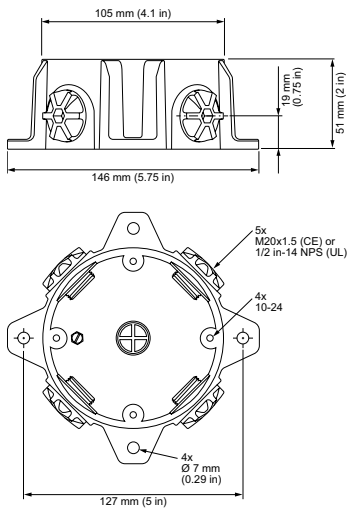

Specifications

Due to continuous improvements and innovations, specifications may change without notice.

Physical

Dimensions (Height x Width x Depth)	51 x 146 x 146 mm (2 x 5.75 x 5.75 in)
Weight	0.41 kg (0.9 lb)
Housing	Cast aluminium enclosure
Finish	Powder-coated white matte
Operating Temperature	-40 to 50 °C (-40 to 122 °F)

Certification and Safety

Environment	Dry/Damp/Wet Location
Certification	UL/cUL, FCC Class A, CE

Dimensions

Wiring Compartment Dimensions

Optional wiring compartment

Part Numbers

Use Item Number when ordering in North America.

Associated Part

IntelliPower Wiring Compartment, 4 in Diameter, White Housing (CE)

Item Number

106-000011-41

Item 12NC

910503703276

Associated Parts

Data Receiver IntelliPower

© 2019 Signify Holding. All rights reserved. Specifications are subject to change without notice. No representation or warranty as to the accuracy or completeness of the information included herein is given and any liability for any action in reliance thereon is disclaimed.

Color Kinetics
www.colorkinetics.com