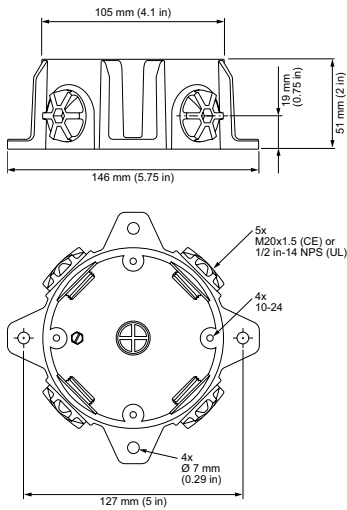

Physical

Dimensions (Height x Width x Depth)	51 x 146 x 146 mm (2 x 5.75 x 5.75 in)
Weight	0.41 kg (0.9 lb)
Housing	Cast aluminium enclosure
Finish	Powder-coated black matte
Operating Temperature	-40 to 50 °C (-40 to 122 °F)

Certification and Safety

Environment	Dry/Damp/Wet Location
Certification	UL/cUL, FCC Class A, CE

Dimensions

Wiring Compartment Dimensions

Optional wiring compartment

Part Numbers

Use Item Number when ordering in North America.

Associated Part

IntelliPower Wiring Compartment, 4 in Diameter, Black Housing (CE)

Item Number

106-000011-40

Item 12NC

910503703275

Associated Parts

Data Receiver IntelliPower