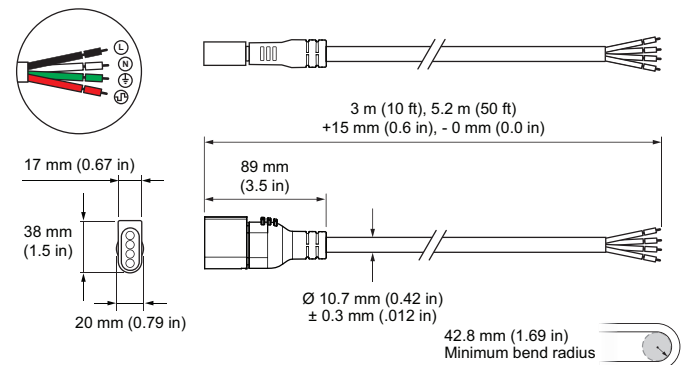

Due to continuous improvements and innovations, specifications may change without notice.

Physical

Dimensions	3048 mm (120 in) Length
Weight	0.91 kg (2.01 lb)
Connections	Self-locking, female connector to flying leads
Cable	4 conductor, Annealed flexible stranded copper, UL 62, UL 1581 and CSA 22.2
Outer Cable Insulation	CPE 105° C, not halogen free
Inner Wire Insulation	EPR (Ethylene Propylene Rubber)
Wire Gauge	14 AWG
Voltage	100 to 277 VAC
Temperature Range	-40 to 50 °C (-40 to 122 °F) Operating

Certification and Safety

Environment	Dry/Damp/Wet Location, IP66
Certification	UL

Dimensions

Use Item Number when ordering in North America.

Part Numbers

Leader Cable

4 Conductor Leader Cable
 For use with Graze Compact, 3 m (10 ft), Black, UL
 ZCS570 C3050P BK UL