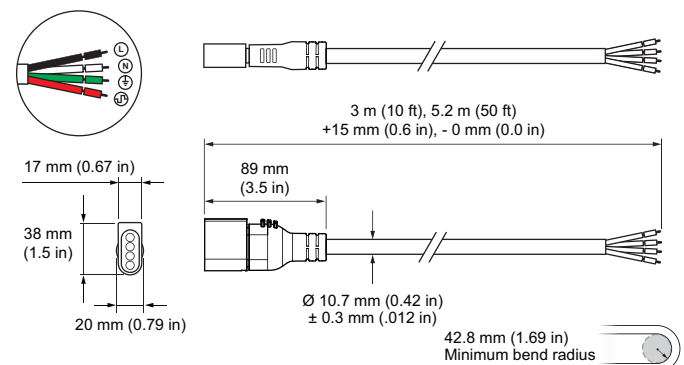

4 Conductor Leader Cable

Date: _____
 Type: _____
 Firm Name: _____
 Project: _____

For use with Graze Compact, 15 m (50 ft), Black, UL

LEADER CABLE

For use with Graze Compact Powercore luminaires

Specifications

Due to continuous improvements and innovations, specifications may change without notice.

Physical

Dimensions	15240 mm (600 in) Length
Weight	4.3 kg (9.48 lb)
Connections	Self-locking, female connector to flying leads
Cable	4 conductor, Annealed flexible stranded copper, UL 62, UL 1581 and CSA 22.2
Outer Cable Insulation	CPE 105° C, not halogen free
Inner Wire Insulation	EPR (Ethylene Propylene Rubber)
Wire Gauge	14 AWG
Voltage	100 to 277 VAC
Temperature Range	-40 to 50 °C (-40 to 122 °F) Operating

Certification and Safety

Environment	Dry/Damp/Wet Location, IP66
Certification	UL

Dimensions

Part Numbers

Leader Cable

4 Conductor Leader Cable
 For use with Graze Compact, 15 m (50 ft), Black, UL
 ZCS570 C15250P BK UL

Use Item Number when ordering in North America.

Item Number	Item 12NC
108-000074-02	912400136942

© 2021 Signify Holding. All rights reserved. Specifications are subject to change without notice. No representation or warranty as to the accuracy or completeness of the information included herein is given and any liability for any action in reliance thereon is disclaimed.