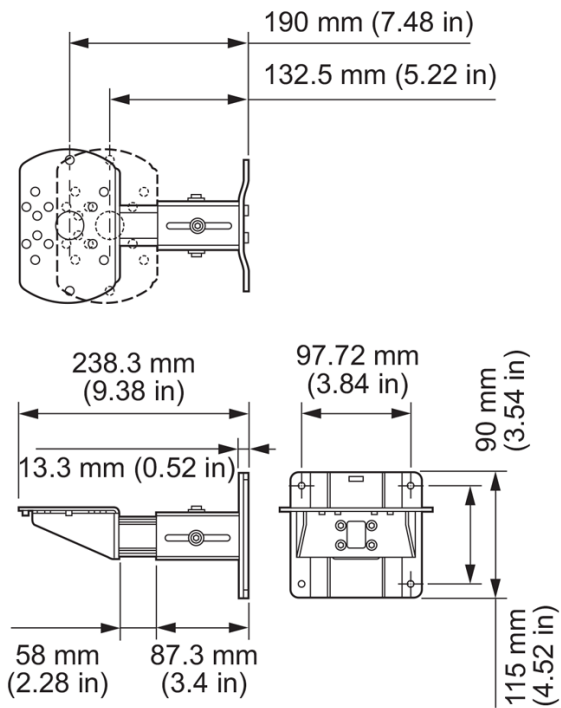

## Physical

Dimensions	115 x 120 x 236 mm (4.53 x 4.72 x 9.29 in)
Weight (Height x Width x Depth)	0.7 kg (1.6 lb)
Housing	Aluminium
Finish	gray powder-coated finish
Corrosion Resistance	Complies with ASTM G85 standard

## Dimensions