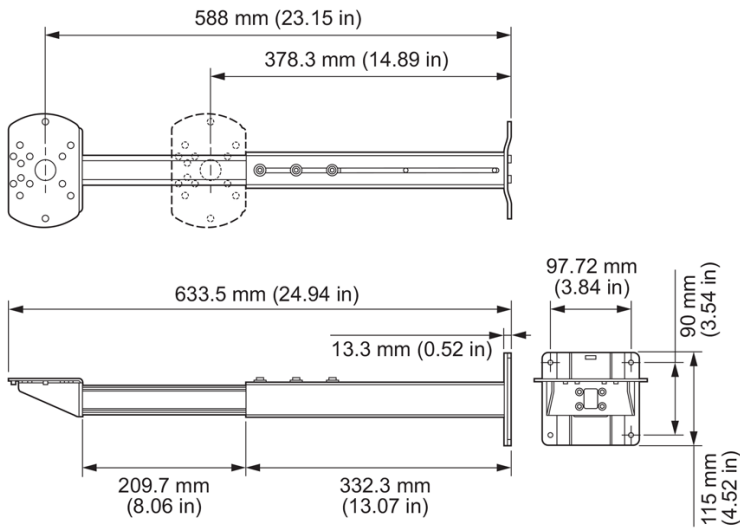

Specifications

Due to continuous improvements and innovations, specifications may change without notice.

Physical

Dimensions	115 x 120 x 619.3 mm (4.53 x 4.72 x 24.38 in)
Weight (Height x Width x Depth)	1.3 kg (2.8 lb)
Housing	Aluminium
Finish	gray powder-coated finish
Corrosion Resistance	Complies with ASTM G85 standard

Certification and Safety

Environment	Dry/Damp/Wet Location

Dimensions