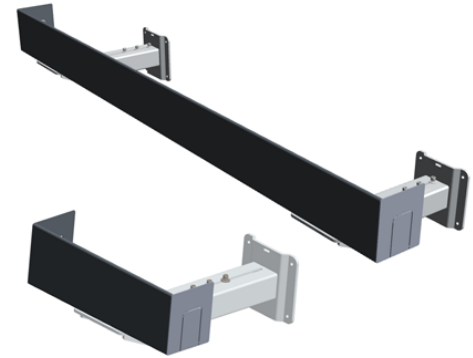

Graze Compact Masking Tray

Date: _____

Type: _____

Firm Name: _____

Project: _____

914 mm, 3 ft

Exterior rated enclosure designed for Graze Compact

The slender Masking Tray provides simple control of unwanted spill light in a seamless package. Designed to accommodate all lengths of Graze Compact, the Masking Tray can be installed individually, combined into longer lengths, or extended from a façade with optional Mounting Arms (3 sizes). Graze Compact Masking Tray can also be combined with the optional Symmetric Louver for added light control flexibility.

- Design Flexibility—Available in four standard lengths: 305 mm (1 ft), 610 mm (24 in), 914 mm (36 in), 1219 mm (48 in) designed to accommodate all lengths of Graze Compact luminaires.
- The Masking Tray can be combined with Mounting Arms extending Graze Compact up to 2 feet from a façade with a clean minimized look.
- The open top design of the Masking Tray allows easy access to Graze Compact which can be tilted up to 60° (45° with optional Symmetric Louver) without interrupting the beam pattern, making the Masking Tray both durable and flexible.
- The Masking Shield can also be used in conjunction with the Symmetric Louver for additional light control.
- Each Graze Compact Masking Tray kit includes a Masking Tray, a Joiner Plate to connect Masking Trays together and hardware. Combine one Masking Tray End Plate kit with one or more Masking Tray to complete each run.

Dimensions

Part Numbers

Use Item Number when ordering in North America.

Accessory	Item Number	Item 12NC
Graze Compact Masking Tray, 914 mm, 3 ft	120-000209-02	912400136658

© 2022 Signify Holding. All rights reserved. Specifications are subject to change without notice. No representation or warranty as to the accuracy or completeness of the information included herein is given and any liability for any action in reliance thereon is disclaimed.