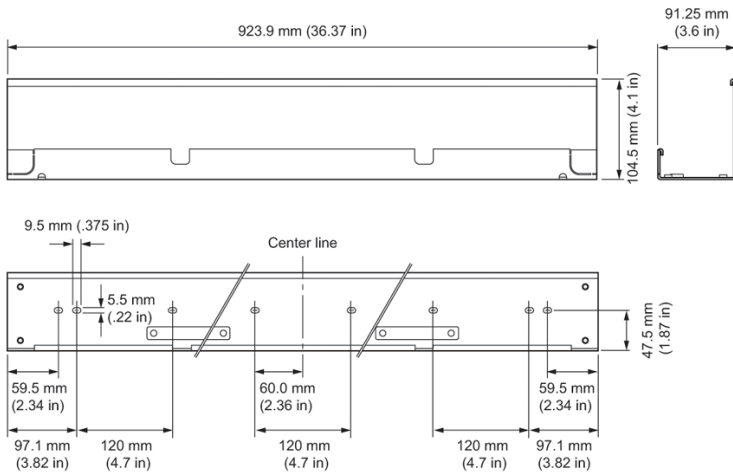

- Design Flexibility—Available in four standard lengths: 305 mm (1 ft), 610 mm (24 in), 914 mm (36 in), 1219 mm (48 in) designed to accommodate all lengths of Graze Compact luminaires.
- The Masking Tray can be combined with Mounting Arms extending Graze Compact up to 2 feet from a façade with a clean minimized look.
- The open top design of the Masking Tray allows easy access to Graze Compact which can be tilted up to 60° (45° with optional Symmetric Louver) without interrupting the beam pattern, making the Masking Tray both durable and flexible.
- The Masking Shield can also be used in conjunction with the Symmetric Louver for additional light control.
- Each Graze Compact Masking Tray kit includes a Masking Tray, a Joiner Plate to connect Masking Trays together and hardware. Combine one Masking Tray End Plate kit with one or more Masking Tray to complete each run.

Physical

Dimensions	923.9 x 104.5 x 91.2 mm (36.37 x 4.1 x 3.6 in)
Weight (Height x Width x Depth)	1.5 kg (3.3 lb)
Housing	Aluminium
Finish	gray powder-coated finish

Certification and Safety

Environment	Dry/Damp/Wet Location
-------------	-----------------------

Dimensions

Part Numbers

Use Item Number when ordering in North America.

Accessory	Item Number	Item 12NC
Graze Compact Masking Tray, 914 mm, 3 ft	120-000209-02	912400136658

© 2022 Signify Holding. All rights reserved. Specifications are subject to change without notice. No representation or warranty as to the accuracy or completeness of the information included herein is given and any liability for any action in reliance thereon is disclaimed.