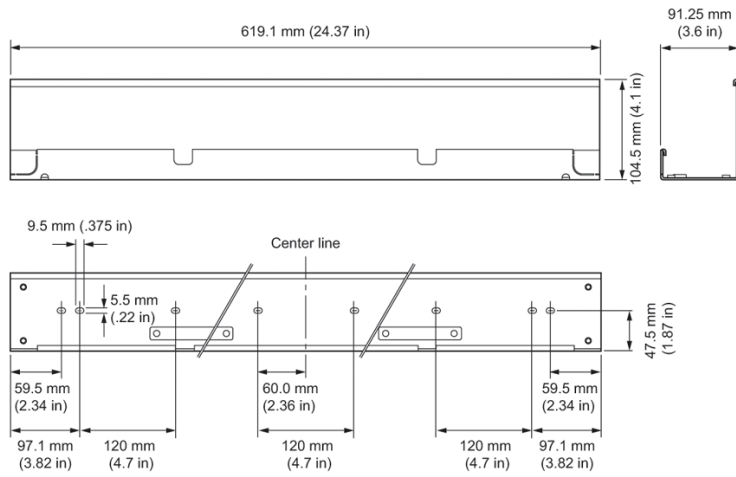

- Design Flexibility—Available in four standard lengths: 305 mm (1 ft), 610 mm (24 in), 914 mm (36 in), 1219 mm (48 in) designed to accommodate all lengths of Graze Compact luminaires.
- The Masking Tray can be combined with Mounting Arms extending Graze Compact up to 2 feet from a façade with a clean minimized look.
- The open top design of the Masking Tray allows easy access to Graze Compact which can be tilted up to 60° (45° with optional Symmetric Louver) without interrupting the beam pattern, making the Masking Tray both durable and flexible.
- The Masking Shield can also be used in conjunction with the Symmetric Louver for additional light control.
- Each Graze Compact Masking Tray kit includes a Masking Tray, a Joiner Plate to connect Masking Trays together and hardware. Combine one Masking Tray End Plate kit with one or more Masking Tray to complete each run.

Physical

Dimensions	619.1 x 104.5 x 91.2 mm (24.37 x 4.1 x 3.6 in)
Weight (Height x Width x Depth)	1 kg (2.2 lb)
Housing	Aluminium
Finish	gray powder-coated finish

Certification and Safety

Environment	Dry/Damp/Wet Location
-------------	-----------------------

Dimensions

Part Numbers

Use Item Number when ordering in North America.

Accessory	Item Number	Item 12NC
Graze Compact Masking Tray, 609 mm, 2 ft	120-000209-01	912400136657

© 2022 Signify Holding. All rights reserved. Specifications are subject to change without notice. No representation or warranty as to the accuracy or completeness of the information included herein is given and any liability for any action in reliance thereon is disclaimed.