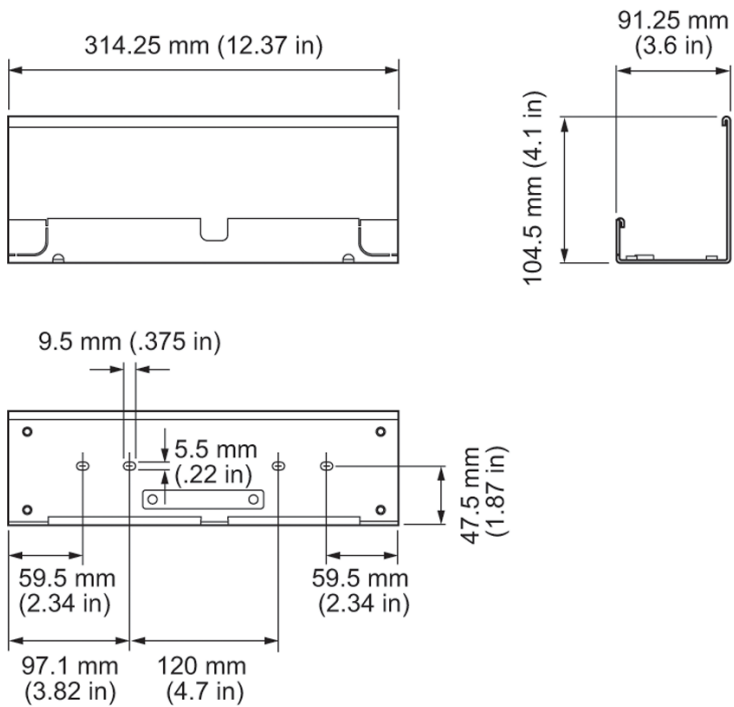

- Design Flexibility—Available in four standard lengths: 305 mm (1 ft), 610 mm (24 in), 914 mm (36 in), 1219 mm (48 in) designed to accommodate all lengths of Graze Compact luminaires.
- The Masking Tray can be combined with Mounting Arms extending Graze Compact up to 2 feet from a façade with a clean minimized look.
- The open top design of the Masking Tray allows easy access to Graze Compact which can be tilted up to 60° (45° with optional Symmetric Louver) without interrupting the beam pattern, making the Masking Tray both durable and flexible.
- The Masking Shield can also be used in conjunction with the Symmetric Louver for additional light control.
- Each Graze Compact Masking Tray kit includes a Masking Tray, a Joiner Plate to connect Masking Trays together and hardware. Combine one Masking Tray End Plate kit with one or more Masking Tray to complete each run.

Physical

Dimensions	314.3 x 104.5 x 91.2 mm (12.37 x 4.1 x 3.6 in)
Weight (Height x Width x Depth)	0.5 kg (1.1 lb)
Housing	Aluminium
Finish	gray powder-coated finish

Certification and Safety

Environment	Dry/Damp/Wet Location
-------------	-----------------------

Dimensions

Part Numbers

Use Item Number when ordering in North America.

Accessory	Item Number	Item 12NC
Graze Compact Masking Tray, 305 mm, 1 ft	120-000209-00	912400136656

© 2022 Signify Holding. All rights reserved. Specifications are subject to change without notice. No representation or warranty as to the accuracy or completeness of the information included herein is given and any liability for any action in reliance thereon is disclaimed.