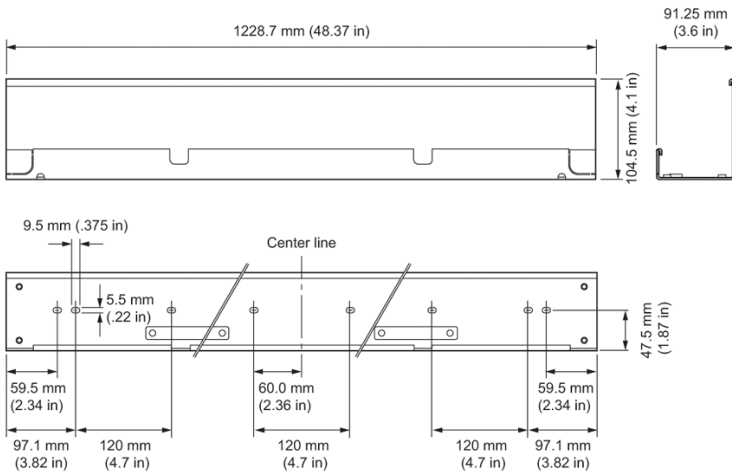

- Design Flexibility—Available in four standard lengths: 305 mm (1 ft), 610 mm (24 in), 914 mm (36 in), 1219 mm (48 in) designed to accommodate all lengths of Graze Compact luminaires.
- The Masking Tray can be combined with Mounting Arms extending Graze Compact up to 2 feet from a façade with a clean minimized look.
- The open top design of the Masking Tray allows easy access to Graze Compact which can be tilted up to 60° (45° with optional Symmetric Louver) without interrupting the beam pattern, making the Masking Tray both durable and flexible.
- The Masking Shield can also be used in conjunction with the Symmetric Louver for additional light control.
- Each Graze Compact Masking Tray kit includes a Masking Tray, a Joiner Plate to connect Masking Trays together and hardware. Combine one Masking Tray End Plate kit with one or more Masking Tray to complete each run.

## Physical

|                                    |   |
|------------------------------------|---|
| Dimensions                         | 1228.7 x 104.5 x 91.2 mm (48.37 x 4.1 x 3.6 in) |
| Weight<br>(Height x Width x Depth) | 1.95 kg (4.3 lb)                                |
| Housing                            | Aluminium                                       |
| Finish                             | gray powder-coated finish                       |

## Dimensions