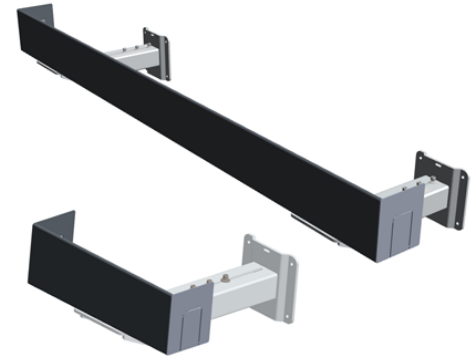

# Graze Compact Masking Tray

Date: \_\_\_\_\_

Type: \_\_\_\_\_

Firm Name: \_\_\_\_\_

Project: \_\_\_\_\_

1219 mm, 4 ft

## Exterior rated enclosure designed for Graze Compact

The slender Masking Tray provides simple control of unwanted spill light in a seamless package. Designed to accommodate all lengths of Graze Compact, the Masking Tray can be installed individually, combined into longer lengths, or extended from a façade with optional Mounting Arms (3 sizes). Graze Compact Masking Tray can also be combined with the optional Symmetric Louver for added light control flexibility.

- Design Flexibility—Available in four standard lengths: 305 mm (1 ft), 610 mm (24 in), 914 mm (36 in), 1219 mm (48 in) designed to accommodate all lengths of Graze Compact luminaires.
- The Masking Tray can be combined with Mounting Arms extending Graze Compact up to 2 feet from a façade with a clean minimized look.
- The open top design of the Masking Tray allows easy access to Graze Compact which can be tilted up to 60° (45° with optional Symmetric Louver) without interrupting the beam pattern, making the Masking Tray both durable and flexible.
- The Masking Shield can also be used in conjunction with the Symmetric Louver for additional light control.
- Each Graze Compact Masking Tray kit includes a Masking Tray, a Joiner Plate to connect Masking Trays together and hardware. Combine one Masking Tray End Plate kit with one or more Masking Tray to complete each run.