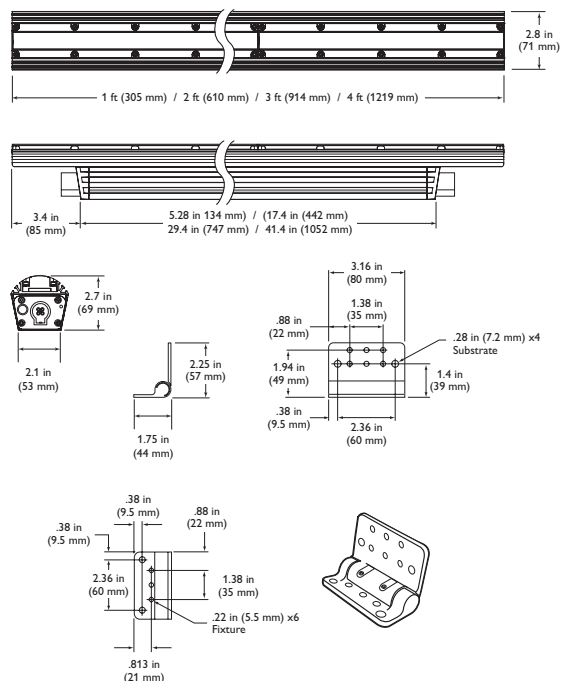

Dimensions

Philips Color Kinetics
3 Burlington Woods Drive
Burlington, Massachusetts 01803 USA
Tel 888.385.5742
Tel 617.423.9999
Fax 617.423.9998
www.philipscolorkinetics.com

Copyright © 2013 Philips Solid-State Lighting Solutions, Inc. All rights reserved. Chromacore, Chromasic, CK, the CK logo, Color Kinetics, the Color Kinetics logo, ColorBlast, ColorBurst, eVW Fuse, ColorGraze, ColorPlay, ColorReach, iW Reach, eW Reach, ColorBlaze, ColorBurst, eVW Fuse, ColorGraze, ColorPlay, ColorReach, iW Reach, eW Reach, DIMand, EssentialWhite, eVW, iColor, iColor Cove, IntelliWhite, iVW, iPlayer, Optibin, and Powercore are either registered trademarks or trademarks of Philips Solid-State Lighting Solutions, Inc. in the United States and / or other countries. All other brand or product names are trademarks or registered trademarks of their respective owners. Due to continuous improvements and innovations, specifications may change without notice. DAS-000114-24 R00 02-13