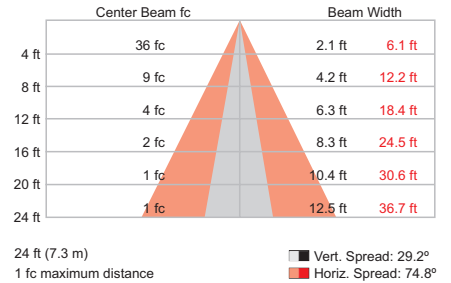

Item	Specification	1 ft (305 mm)	2 ft (610 mm)	3 ft (914 mm)	4 ft (1219 mm)
Output	Lumens*	396	792	1188	1584
	LED Channels	Red / Green / Blue			
	Lumen Maintenance†	80,000 hours L70 @ 25° C	60,000 hours L70 @ 50° C	100,000 hours L50 @ 25° C	80,000 hours L50 @ 50° C
Electrical	Input Voltage	100 – 277 VAC, auto-ranging, 50 / 60 Hz			
	Power Consumption	15 W max. at full output, steady state	30 W max. at full output, steady state	45 W max. at full output, steady state	60 W max. at full output, steady state
Control	Interface	Data Enabler Pro (DMX or Ethernet)			
	Control System	Philips Color Kinetics full range of controllers, including Light System Manager, iPlayer 3, and ColorDial Pro, or third-party controllers			
Physical	Dimensions (Height x Width x Depth)	2.7 x 12 x 2.8 in (69 x 305 x 71 mm)	2.7 x 24 x 2.8 in (69 x 610 x 71 mm)	2.7 x 36 x 2.8 in (69 x 914 x 71 mm)	2.7 x 48 x 2.8 in (69 x 1219 x 71 mm)
	Weight	2.1 lb (1.0 kg)	4.6 lb (2.1 kg)	7.1 lb (3.2 kg)	9.3 lb (4.2 kg)
	Housing	Extruded anodized aluminum			
	Lens	Clear polycarbonate			
	Fixture Connectors	Integral male / female waterproof connectors			
	Mounting	Multi-positional, constant torque locking hinges			
	Temperature	-40° – 122° F (-40° – 50° C) Operating -4° – 122° F (-20° – 50° C) Startup -40° – 176° F (-40° – 80° C) Storage			
	Humidity	0 – 95%, non-condensing			
	Fixture Run Lengths	To calculate fixture run lengths and total power consumption for your specific installation, download the Configuration Calculator from www.philipscolorkinetics.com/support/install_tool/			
Certification and Safety	Certification	UL / cUL, FCC Class A, CE, PSE, C-Tick			
	Environment	Dry / Damp / Wet Location, IP66			

Use Item Number when ordering in North America.

Photometrics

ColorGraze QLX Powercore
1 ft (305 mm), 30° x 60° beam angle

Polar Candela Distribution

Illuminance at Distance

LED	Lumens	Efficacy
RGB	396	20.2