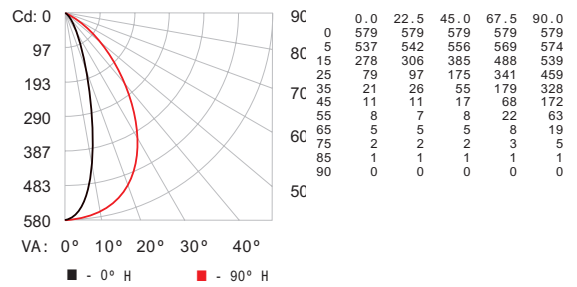

† L70 = 70% lumen maintenance (when light output drops below 70% of initial output). L50 = 50% lumen maintenance (when light output drops below 50% of initial output). Ambient luminaire temperatures specified. Lumen maintenance calculations are based on lifetime prediction graphs supplied by LED source manufacturers. Calculations for white-light LED fixtures are based on measurements that comply with IES LM-80-08 testing procedures. Refer to www.philipscolorkinetics.com/support/appnotes/lm-80-08.pdf for more information.

PHILIPS

Fixtures

Item	Beam Angle	Item Number	Philips 12NC
ColorGraze QLX Powercore 1 ft (305 mm)	9° x 9°	123-000079-20	910503703347
	10° x 60°	123-000079-21	910503703348
	15° x 30°	123-000079-22	910503703349
	30° x 60°	123-000079-23	910503703350
	60° x 30°	123-000079-24	910503703351
ColorGraze QLX Powercore 2 ft (610 mm)	9° x 9°	123-000079-25	910503703352
	10° x 60°	123-000079-26	910503703353
	15° x 30°	123-000079-27	910503703354
	30° x 60°	123-000079-28	910503703355
ColorGraze QLX Powercore 3 ft (914 mm)	9° x 9°	123-000079-30	910503703357
	10° x 60°	123-000079-31	910503703358
	15° x 30°	123-000079-32	910503703359
	30° x 60°	123-000079-33	910503703360
ColorGraze QLX Powercore 4 ft (1219 mm)	60° x 30°	123-000079-34	910503703361
	9° x 9°	123-000079-35	910503703362
	10° x 60°	123-000079-36	910503703363
	15° x 30°	123-000079-37	910503703364
	30° x 60°	123-000079-38	910503703365
	60° x 30°	123-000079-39	910503703366

Use Item Number when ordering in North America.

Photometrics

ColorGraze QLX Powercore
1 ft (305 mm), 30° x 60° beam angle

Polar Candela Distribution

Illuminance at Distance

LED	Lumens	Efficacy
RGB	396	20.2