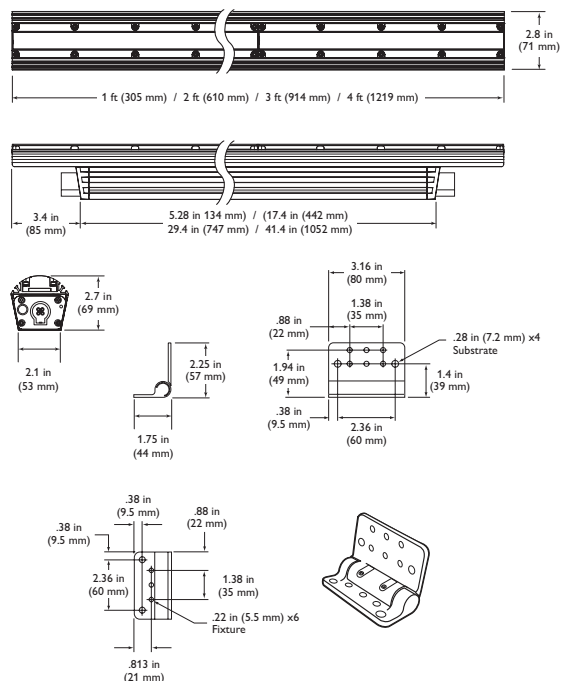

Dimensions

Philips Color Kinetics
3 Burlington Woods Drive
Burlington, Massachusetts 01803 USA
Tel 888.385.5742
Tel 617.423.9999
Fax 617.423.9998
www.philipscolorkinetics.com

Copyright © 2014 Philips Solid-State Lighting Solutions, Inc. All rights reserved.
Chromacore, Chromasic, CK, the CK logo, Color Kinetics, the Color Kinetics logo, ColorBlast, ColorBlaze, ColorBurst, eVW Fuse, ColorGraz, ColorPlay, ColorReach, iW Reach, eW Reach, DIMand, EssentialWhite, eVW, iColor, iColor Cove, IntelliWhite, iW, iPlayer, Optibin, and Powercore are either registered trademarks or trademarks of Philips Solid-State Lighting Solutions, Inc. in the United States and / or other countries. All other brand or product names are trademarks or registered trademarks of their respective owners. Due to continuous improvements and innovations, specifications may change without notice.

DAS-000114-15 R01 06-14