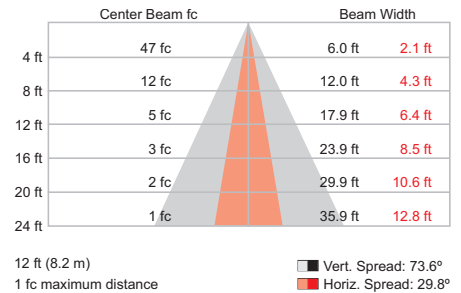

Item	Specification	1 ft (305 mm)	2 ft (610 mm)	3 ft (914 mm)	4 ft (1219 mm)
Output	Lumens*	516	1032	1548	2064
	LED Channels	Red / Green / Blue			
	Lumen Maintenance†	80,000 hours L70 @ 25° C	60,000 hours L70 @ 50° C	100,000 hours L50 @ 25° C	80,000 hours L50 @ 50° C
Electrical	Input Voltage	100 – 277 VAC, auto-ranging, 50 / 60 Hz			
	Power Consumption	20 W max. at full output, steady state	40 W max. at full output, steady state	60 W max. at full output, steady state	80 W max. at full output, steady state
Control	Interface	Data Enabler Pro (DMX or Ethernet)			
	Control System	Philips Color Kinetics full range of controllers, including Light System Manager, iPlayer 3, and ColorDial Pro, or third-party controllers			
Physical	Dimensions (Height x Width x Depth)	2.7 x 12 x 2.8 in (69 x 305 x 71 mm)	2.7 x 24 x 2.8 in (69 x 610 x 71 mm)	2.7 x 36 x 2.8 in (69 x 914 x 71 mm)	2.7 x 48 x 2.8 in (69 x 1219 x 71 mm)
	Weight	2.1 lb (1.0 kg)	4.6 lb (2.1 kg)	7.1 lb (3.2 kg)	9.3 lb (4.2 kg)
	Housing	Extruded anodized aluminum			
	Lens	Clear polycarbonate			
	Fixture Connectors	Integral male / female waterproof connectors			
	Mounting	Multi-positional, constant torque locking hinges			
	Temperature	-40° – 122° F (-40° – 50° C) Operating -4° – 122° F (-20° – 50° C) Startup -40° – 176° F (-40° – 80° C) Storage			
	Humidity	0 – 95%, non-condensing			
	Fixture Run Lengths	To calculate fixture run lengths and total power consumption for your specific installation, download the Configuration Calculator from www.philipscolorkinetics.com/support/install_tool/			
Certification and Safety	Certification	UL / cUL, FCC Class A, CE, PSE, C-Tick			
	Environment	Dry / Damp / Wet Location, IP66			

Use Item Number when ordering in North America.

Photometrics

ColorGraz MX Powercore
1 ft (305 mm), 60° x 30° beam angle

Polar Candela Distribution

Illuminance at Distance

LED	Lumens	Efficacy
RGB	516	20.6

For lux multiply fc by 10.7