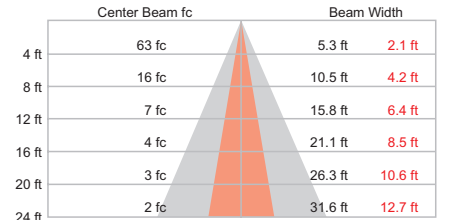

Item	Specification	305 mm (1 ft)	610 mm (2 ft)	914 mm (3 ft)	1219 mm (4 ft)
Output	Lumens*	634	1268	1902	2536
	LED Channels	Red / Green / Blue / 4000 K			
	Lumen Maintenance†	70,000 hours L70 @ 25° C 65,000 hours L70 @ 50° C 75,000 hours L50 @ 25° C 70,000 hours L50 @ 50° C			
	Input Voltage	100 – 277 VAC, auto-ranging, 50 / 60 Hz			
	Power Consumption (Max. at full output, steady state)	18.5 W	37 W	55.5 W	74 W
Control	Interface	Data Enabler Pro (DMX or Ethernet)			
	Control System	Philips Color Kinetics full range of controllers, including Light System Manager, iPlayer 3, and ColorDial Pro, or third-party controllers			
Physical	Dimensions (Height x Width x Depth)	69 x 305 x 71 mm (2.7 x 12 x 2.8 in)	69 x 610 x 71 mm (2.7 x 24 x 2.8 in)	69 x 914 x 71 mm (2.7 x 36 x 2.8 in)	69 x 1219 x 71 mm (2.7 x 48 x 2.8 in)
	Weight	1.0 kg (2.1 lb)	2.1 kg (4.6 lb)	3.2 kg (7.1 lb)	4.2 kg (9.3 lb)
	Housing	Extruded anodized aluminum			
	Lens	Clear polycarbonate			
	Fixture Connectors	Integral male / female waterproof connectors			
	Mounting	Multi-positional, constant torque locking hinges			
	Temperature	-40° – 50° C (-40° – 122° F) Operating -20° – 50° C (-4° – 122° F) Startup -40° – 80° C (-40° – 176° F) Storage			
	Humidity	0 – 95%, non-condensing			
	Fixture Run Lengths	To calculate fixture run lengths and total power consumption for your specific installation, download the Configuration Calculator from www.philipscolorkinetics.com/support/install_tool/			
Certification and Safety	Certification	UL / cUL, FCC Class A, CE, PSE, C-Tick, CQC			
	Environment	Dry / Damp / Wet Location, IP66			

Use Item Number when ordering in North America.

Photometrics

ColorGraz MX Powercore
RGBW, 305 mm (1 ft), 60° x 30° beam angle

Polar Candela Distribution

Illuminance at Distance

31.7 ft (9.7 m)
1 fc maximum distance
Vert. Spread: 66.7°
Horiz. Spread: 29.7°