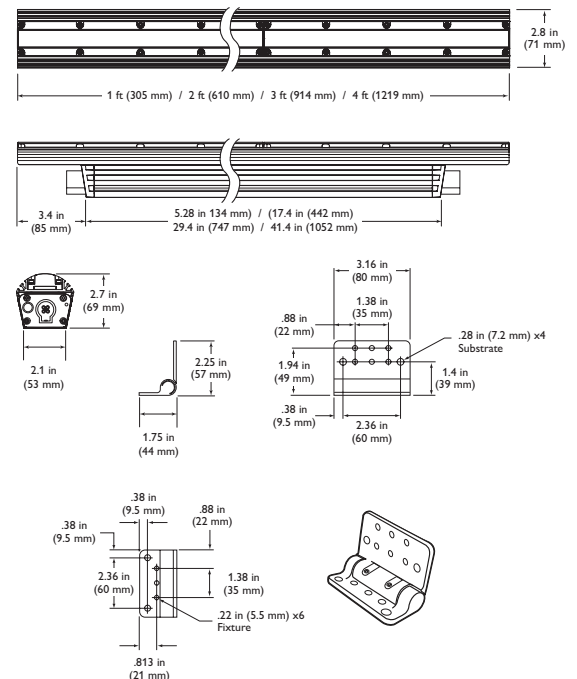

Dimensions

Philips Color Kinetics
3 Burlington Woods Drive
Burlington, Massachusetts 01803 USA
Tel 888.385.5742
Tel 617.423.9999
Fax 617.423.9998
www.philipscolorkinetics.com

Copyright © 2014 Philips Solid-State Lighting Solutions, Inc. All rights reserved.
Chromacore, Chromasic, CK, the CK logo, Color Kinetics, the Color Kinetics logo, ColorBlast, ColorBurst, eVW Fuse, ColorGraz, ColorPlay, ColorReach, iVW Reach, eVW Reach, DIMand, EssentialWhite, eVW, iColor, iColor Cove, IntelliWhite, iVW, iPlayer, Optibin, and Powercore are either registered trademarks or trademarks of Philips Solid-State Lighting Solutions, Inc. in the United States and / or other countries. All other brand or product names are trademarks or registered trademarks of their respective owners. Due to continuous improvements and innovations, specifications may change without notice.

DAS-000130-05 R00 1-14