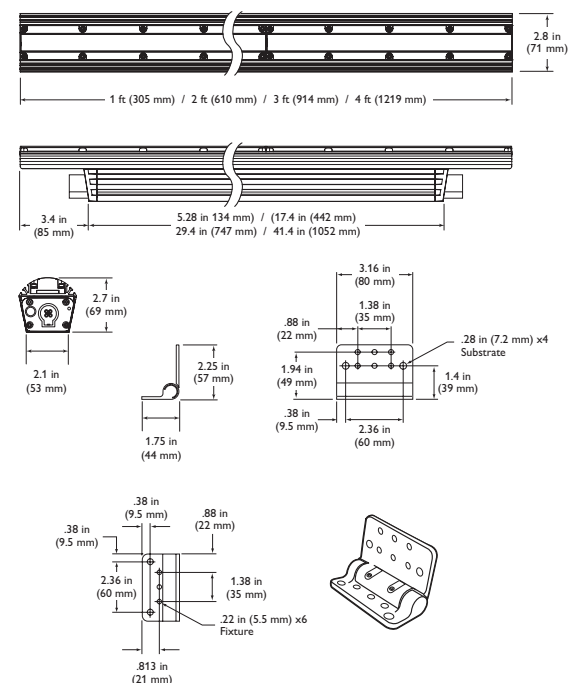

Dimensions

Philips Color Kinetics
3 Burlington Woods Drive
Burlington, Massachusetts 01803 USA
Tel 888.385.5742
Tel 617.423.9999
Fax 617.423.9998
www.philipscolorkinetics.com

Copyright © 2014 Philips Solid-State Lighting Solutions, Inc. All rights reserved.
Chromacore, Chromasic, CK, the CK logo, Color Kinetics, the Color Kinetics logo, ColorBlast, ColorBlaze, ColorBurst, eVW Fuse, ColorGraz, ColorPlay, ColorReach, iVW Reach, eVW Reach, DIMand, EssentialWhite, eVW, iColor, iColor Cove, IntelliWhite, iVW, iPlayer, Optibin, and Powercore are either registered trademarks or trademarks of Philips Solid-State Lighting Solutions, Inc. in the United States and / or other countries. All other brand or product names are trademarks or registered trademarks of their respective owners. Due to continuous improvements and innovations, specifications may change without notice.

DAS-000130-02 R00 1-14