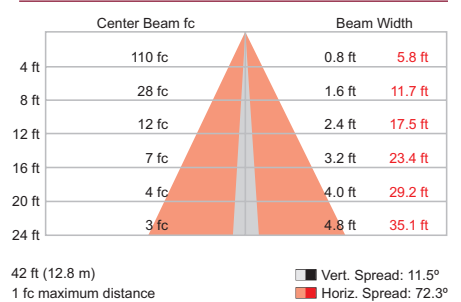

Item	Specification	305 mm (1 ft)	610 mm (2 ft)	914 mm (3 ft)	1219 mm (4 ft)
Output	Lumens*	619	1238	1857	2476
	LED Channels	Red / Green / Blue / 4000 K			
	Lumen Maintenance†	70,000 hours L70 @ 25° C 65,000 hours L70 @ 50° C 75,000 hours L50 @ 25° C 70,000 hours L50 @ 50° C			
	Input Voltage	100 – 277 VAC, auto-ranging, 50 / 60 Hz			
	Power Consumption (Max. at full output, steady state)	18.5 W	37 W	55.5 W	74 W
Control	Interface	Data Enabler Pro (DMX or Ethernet)			
	Control System	Philips Color Kinetics full range of controllers, including Light System Manager, iPlayer 3, and ColorDial Pro, or third-party controllers			
Physical	Dimensions (Height x Width x Depth)	69 x 305 x 71 mm (2.7 x 12 x 2.8 in)	69 x 610 x 71 mm (2.7 x 24 x 2.8 in)	69 x 914 x 71 mm (2.7 x 36 x 2.8 in)	69 x 1219 x 71 mm (2.7 x 48 x 2.8 in)
	Weight	1.0 kg (2.1 lb)	2.1 kg (4.6 lb)	3.2 kg (7.1 lb)	4.2 kg (9.3 lb)
	Housing	Extruded anodized aluminum			
	Lens	Clear polycarbonate			
	Fixture Connectors	Integral male / female waterproof connectors			
	Mounting	Multi-positional, constant torque locking hinges			
	Temperature	-40° – 50° C (-40° – 122° F) Operating -20° – 50° C (-4° – 122° F) Startup -40° – 80° C (-40° – 176° F) Storage			
	Humidity	0 – 95%, non-condensing			
	Fixture Run Lengths	To calculate fixture run lengths and total power consumption for your specific installation, download the Configuration Calculator from www.philipscolorkinetics.com/support/install_tool/			
Certification and Safety	Certification	UL / cUL, FCC Class A, CE, PSE, C-Tick, CQC			
	Environment	Dry / Damp / Wet Location, IP66			

Use Item Number when ordering in North America.

Photometrics

ColorGraz MX4 Powercore
RGBW, 305 mm (1 ft), 10° x 60° beam angle

Polar Candela Distribution

Illuminance at Distance

LED	Lumens	Efficacy
RGBW	618	34.9