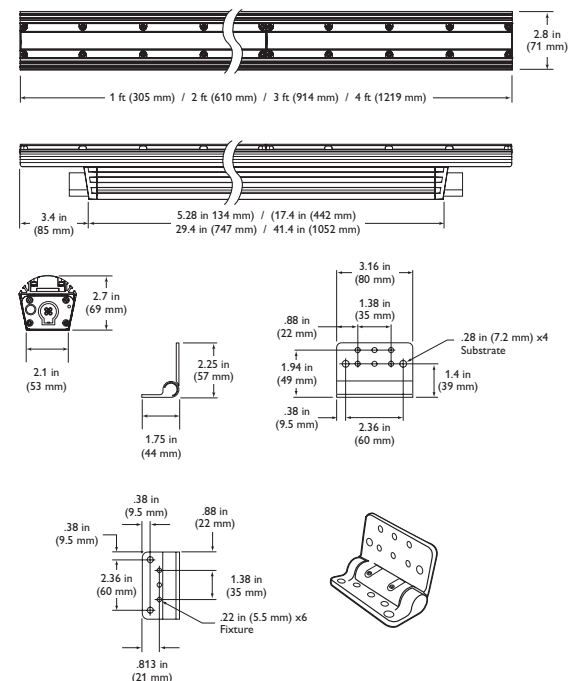

Dimensions

Philips Color Kinetics
3 Burlington Woods Drive
Burlington, Massachusetts 01803 USA
Tel 888.385.5742
Tel 617.423.9999
Fax 617.423.9998
www.philipscolorkinetics.com

Copyright © 2014 Philips Solid-State Lighting Solutions, Inc. All rights reserved. Chromacore, Chromasic, CK, the CK logo, Color Kinetics, the Color Kinetics logo, ColorBlast, ColorBlaze, ColorBurst, eVW Fuse, ColorGraz, ColorPlay, ColorReach, iW Reach, eW Reach, DIMand, EssentialWhite, eVW, iColor, iColor Cove, IntelliWhite, iW, iPlayer, Optibin, and Powercore are either registered trademarks or trademarks of Philips Solid-State Lighting Solutions, Inc. in the United States and / or other countries. All other brand or product names are trademarks or registered trademarks of their respective owners. Due to continuous improvements and innovations, specifications may change without notice. DAS-000130-07 R00 1-14