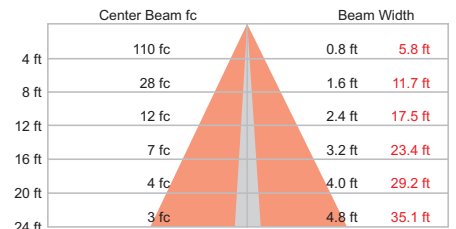

Item	Specification	305 mm (1 ft)	610 mm (2 ft)	914 mm (3 ft)	1219 mm (4 ft)
Output	Lumens*	542	1084	1626	2168
	LED Channels	Red / Green / Blue / Amber			
	Lumen Maintenance†	70,000 hours L70 @ 25° C 65,000 hours L70 @ 50° C 75,000 hours L50 @ 25° C 70,000 hours L50 @ 50° C			
	Input Voltage	100 – 277 VAC, auto-ranging, 50 / 60 Hz			
	Power Consumption (Max. at full output, steady state)	18.5 W	37 W	55.5 W	74 W
Control	Interface	Data Enabler Pro (DMX or Ethernet)			
	Control System	Philips Color Kinetics full range of controllers, including Light System Manager, iPlayer 3, and ColorDial Pro, or third-party controllers			
Physical	Dimensions (Height x Width x Depth)	69 x 305 x 71 mm (2.7 x 12 x 2.8 in)	69 x 610 x 71 mm (2.7 x 24 x 2.8 in)	69 x 914 x 71 mm (2.7 x 36 x 2.8 in)	69 x 1219 x 71 mm (2.7 x 48 x 2.8 in)
	Weight	1.0 kg (2.1 lb)	2.1 kg (4.6 lb)	3.2 kg (7.1 lb)	4.2 kg (9.3 lb)
	Housing	Extruded anodized aluminum			
	Lens	Clear polycarbonate			
	Fixture Connectors	Integral male / female waterproof connectors			
	Mounting	Multi-positional, constant torque locking hinges			
	Temperature	-40° – 50° C (-40° – 122° F) Operating -20° – 50° C (-4° – 122° F) Startup -40° – 80° C (-40° – 176° F) Storage			
	Humidity	0 – 95%, non-condensing			
Fixture Run Lengths	To calculate fixture run lengths and total power consumption for your specific installation, download the Configuration Calculator from www.philipscolorkinetics.com/support/install_tool/				
Certification and Safety	Certification	UL / cUL, FCC Class A, CE, PSE, C-Tick, CQC			
	Environment	Dry / Damp / Wet Location, IP66			

Use Item Number when ordering in North America.

Photometrics

ColorGraz MX Powercore
RGBA, 305 mm (1 ft), 10° x 60° beam angle

Polar Candela Distribution

Illuminance at Distance

42 ft (12.8 m)
1 fc maximum distance