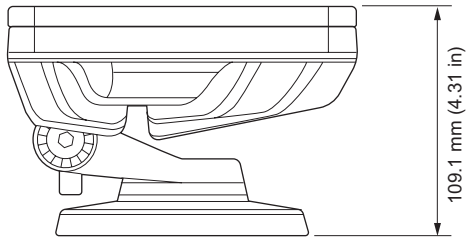

Specifications

Due to continuous improvements and innovations, specifications may change without notice.

Physical

Dimensions <i>(Height x Width x Depth)</i>	9.3 x 337.8 x 166.1 mm (0.4 x 13.2 x 6.5 in)
Weight	0.19 kg (0.42 lb)
Housing	Translucent polycarbonate
Corrosion Resistance	Complies with ASTM B117 standard for >1, 500 hours
Vibration Resistance	Complies with ANSI C136.31, 3G

Certification and Safety

Environment	Dry/Damp/Wet Location

Dimensions

Blast gen4 accessories can be combined in a number of configurations. To see mounted dimensions for configurations with multiple accessories please download the full set of product drawings from the luminaire product pages at www.colorkinetics.com/Blast-Powercore-gen4/.