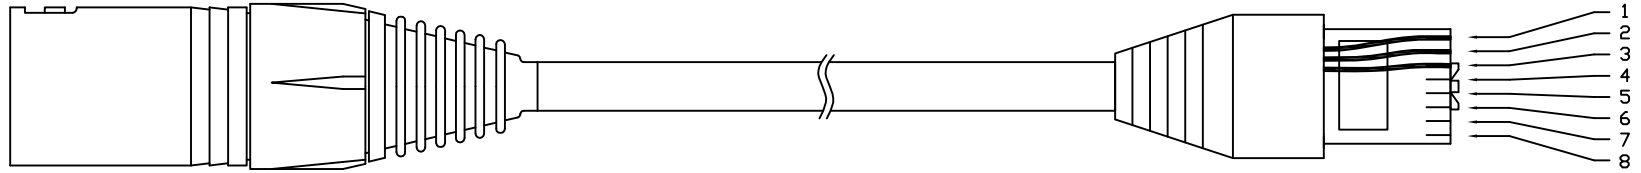

PAGE: 1 OF 1

XLR-5
MALE CONNECTOR

DATA CABLE
(e.g. CAT-5 UTP
24AWG 4 PAIR)

RJ45 8-PIN MALE

FRONT VIEW

VIEW FACING PINS

REQUIRED FOR COLOR KINETICS PRODUCTS (WHEN MAKING CABLES)

DATA -	PIN 2	—————	PIN 1	DATA -	(USUALLY WHITE/ORANGE)*
DATA +	PIN 3	—————	PIN 2	DATA +	(USUALLY ORANGE)*
SHIELD	PIN 1	—————	PIN 3	SHIELD	(USUALLY WHITE/GREEN)*