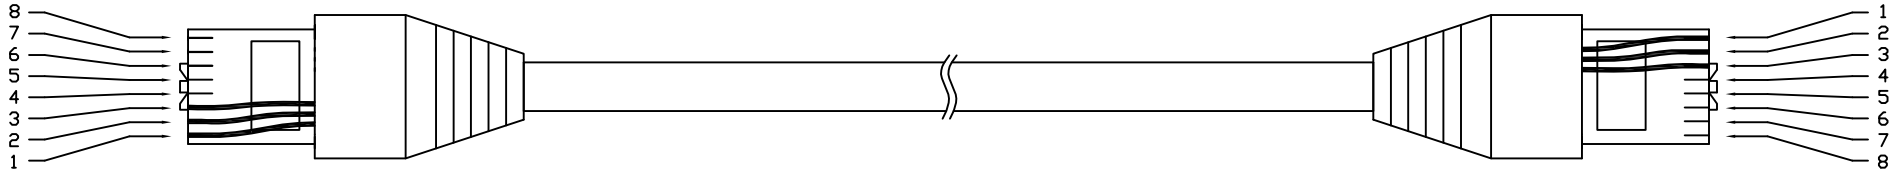

RJ45 8-PIN
(VIEW FACING PINS)

DATA CABLE
(CAT-5 UTP 24AWG 4 PAIR)

RJ45 8-PIN
(VIEW FACING PINS)

REQUIRED FOR COLOR KINETICS PRODUCTS (WHEN MAKING CABLES)

PIN 1	_____	PIN 1	DATA -	(USUALLY WHITE/ORANGE)
PIN 2	_____	PIN 2	DATA +	(USUALLY ORANGE)
PIN 3	_____	PIN 3	SHIELD	(USUALLY WHITE/GREEN)

PAGE: 1 OF 1

XLR-5
MALE CONNECTOR

DATA CABLE
(e.g. CAT-5 UTP
24AWG 4 PAIR)

RJ45 8-PIN MALE

FRONT VIEW

VIEW FACING PINS

REQUIRED FOR COLOR KINETICS PRODUCTS (WHEN MAKING CABLES)

DATA -	PIN 2	—————	PIN 1	DATA -	(USUALLY WHITE/ORANGE)*
DATA +	PIN 3	—————	PIN 2	DATA +	(USUALLY ORANGE)*
SHIELD	PIN 1	—————	PIN 3	SHIELD	(USUALLY WHITE/GREEN)*

PAGE: 1 OF 1

XLR-3
MALE CONNECTOR

DATA CABLE
(e.g. CAT-5 UTP
24AWG 4 PAIR)

RJ45 8-PIN MALE

FRONT VIEW

VIEW FACING PINS

REQUIRED FOR COLOR KINETICS PRODUCTS (WHEN MAKING CABLES)

DATA -	PIN 2	—————	PIN 1	DATA -	(USUALLY WHITE/ORANGE)*
DATA +	PIN 3	—————	PIN 2	DATA +	(USUALLY ORANGE)*
SHIELD	PIN 1	—————	PIN 3	SHIELD	(USUALLY WHITE/GREEN)*