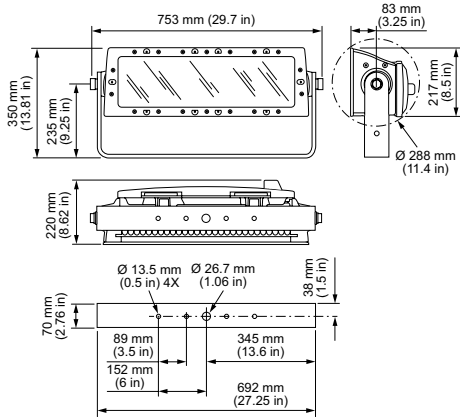

Dimensions

Photometrics 5° x 17° Asymmetric Spread Lens

Photometric data is based on test results from an independent NIST traceable testing lab. IES data is available at www.colorkinetics.com/global/support/ies.

Beam Angle	5° x 17°
Lumens	6,534
Efficacy (lm/W)	54