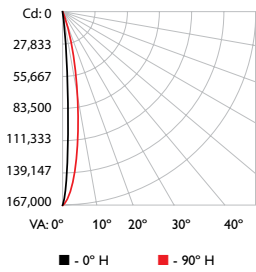

Polar Candela Distribution

	0	25	45	70	90
0	166810	166810	166810	166810	166810
5	26244	32099	47949	92431	133632
15	778	861	1415	6109	25106
25	243	428	442	591	2001
35	122	168	167	201	385
45	0	2	24	59	160
55	0	0	0	4	73
65	0	0	0	0	33
75	0	0	0	0	5
85	0	0	0	0	0
90	0	0	0	0	0

Coefficients of Utilization - Zonal Cavity Method

For lux multiply fc by 10.7