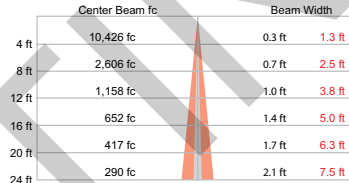

Illuminance at Distance

Zonal Lumen

Zone	Lumens	% Luminaire
0-30	6,373.5	97.7%
0-40	6,487.7	99.5%
0-60	6,521.6	100.0%
0-90	6,523.1	100.0%
60-90	1.5	0.0%
70-100	0.2	0.0%
90-120	0.0	0.0%
90-180	0.1	0.0%
0-180	6,523.3	100.0%