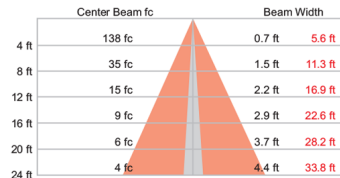

Illuminance at Distance

Zonal Lumen

Zone	Lumens	% Fixture
0 - 60	609.5	98.5 %
60 - 90	8.7	1.4 %
0 - 90	618.2	99.9 %

47 ft (14.3 m) 1 fc maximum distance
■ Vert. Spread: 10.5°
■ Horiz. Spread: 70.4°

For lux multiply fc by 10.7