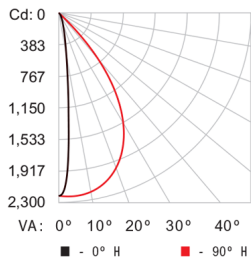

Polar Candela Distribution

Cd: 0	383	767	1,150	1,533	1,917	2,300
0	0	15	25	35	45	55
25	2210	1405	1020	760	580	450
45	2210	1718	1193	880	660	510
70	2210	2122	1510	1110	840	650
90	2210	2220	2136	1787	1104	390
90	0	0	0	0	0	0

Coefficients of Utilization - Zonal Cavity Method

RCC %:	Effective Floor Cavity Reflectance: 20%															
	80				70				50				30			
RW %:	70	50	30	0	70	50	30	0	50	30	20	0	50	30	20	0
0	119	119	119	119	116	118	116	100	111	111	111	106	106	106	106	102
1	114	111	109	107	111	109	107	94	105	103	102	101	100	99	98	96
2	108	104	100	97	106	102	99	89	99	96	94	91	88	86	84	83
3	103	97	93	89	102	96	92	84	93	90	87	91	88	86	84	83
4	99	92	87	83	97	91	86	79	88	84	81	86	83	80	78	78
5	94	87	81	77	93	86	81	75	84	80	76	82	78	75	73	73
6	90	82	77	73	89	81	76	71	80	75	72	78	74	71	70	69
7	86	78	72	69	85	77	72	67	76	71	68	75	71	68	67	66
8	83	74	69	65	82	74	68	64	73	68	65	72	67	64	63	63
9	80	71	65	62	79	70	65	61	69	65	62	69	64	61	60	60
10	77	68	63	59	76	67	62	58	67	62	59	66	62	59	58	57