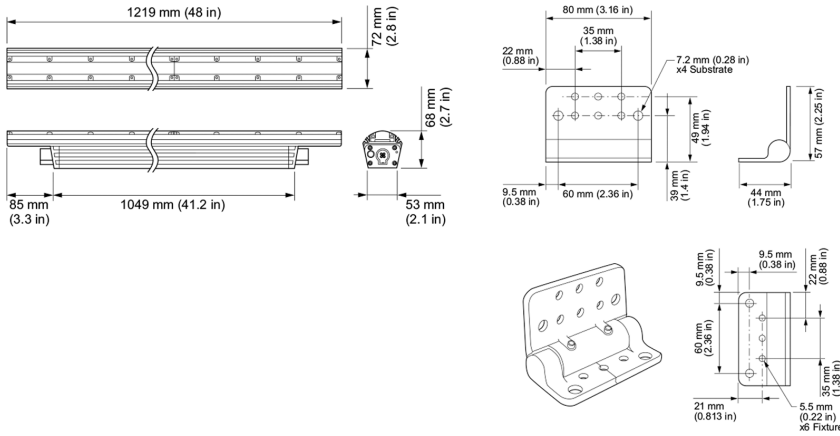

Dimensions

Photometrics 305 mm (1 ft), 10° x 60° beam angle

Photometric data is based on test results from an independent NIST traceable testing lab. IES data is available at www.colorkinetics.com/global/support/ies.

Beam Angle	10° x 60°
LED	RGBW
Lumens	619.0
Efficacy (lm/W)	34.9