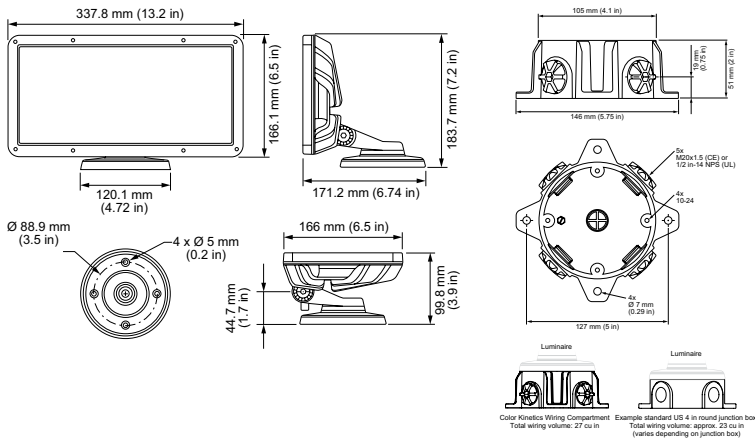

Dimensions

For help estimating the light output and distribution of lighting luminaires, please contact Color Kinetics Applications Engineering Services at <http://www.lighting.philips.com/support/connect/contact-us>.