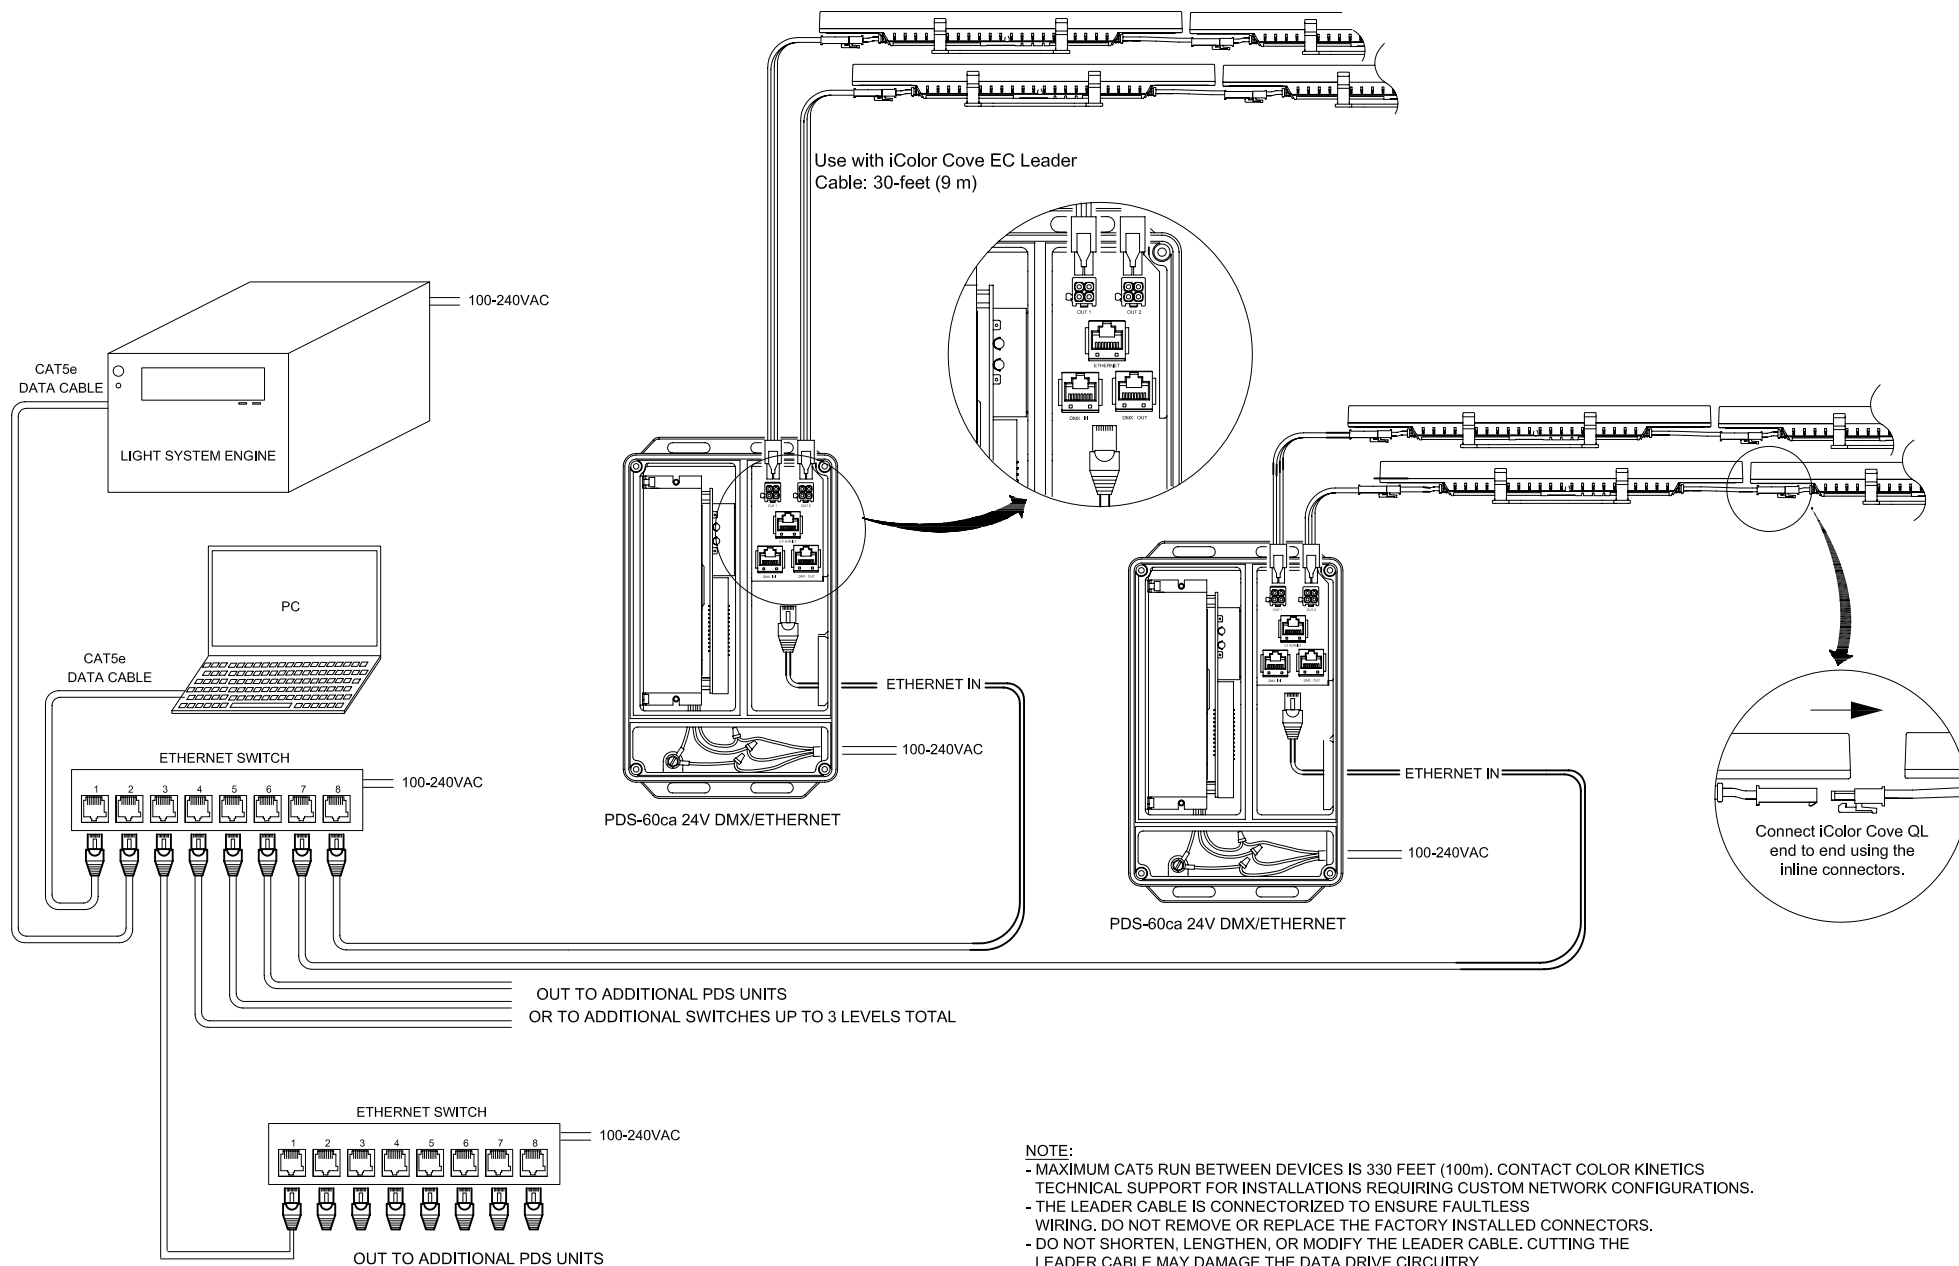

MAXIMUM NUMBER OF FIXTURES PER PDS-60ca 24V: 20 (ALL ON OUTPUT 1 OR DIVIDED BETWEEN OUTPUTS 1 AND 2).

PHILIPS

DATA TERMINATOR
NOTE REQUIRED WITH
ETHERNET SYSTEMS

DATA CALBES (UTP)

ACCEPTABLE CABLE TYPES:
CAT-5/CAT-5e/CAT-6
STRAIGHT-THROUGH (T568B)

TITLE:

SYSTEM WIRING DIAGRAM (TYP)

PRODUCTS:

iCOLOR COVE QL/PDS-60ca 24V/LIGHT SYSTEM MANAGER

DATE: 3-6-2008

DWG. BY: BHG

SCALE: NTS

REV:

PAGE: 1 OF 1