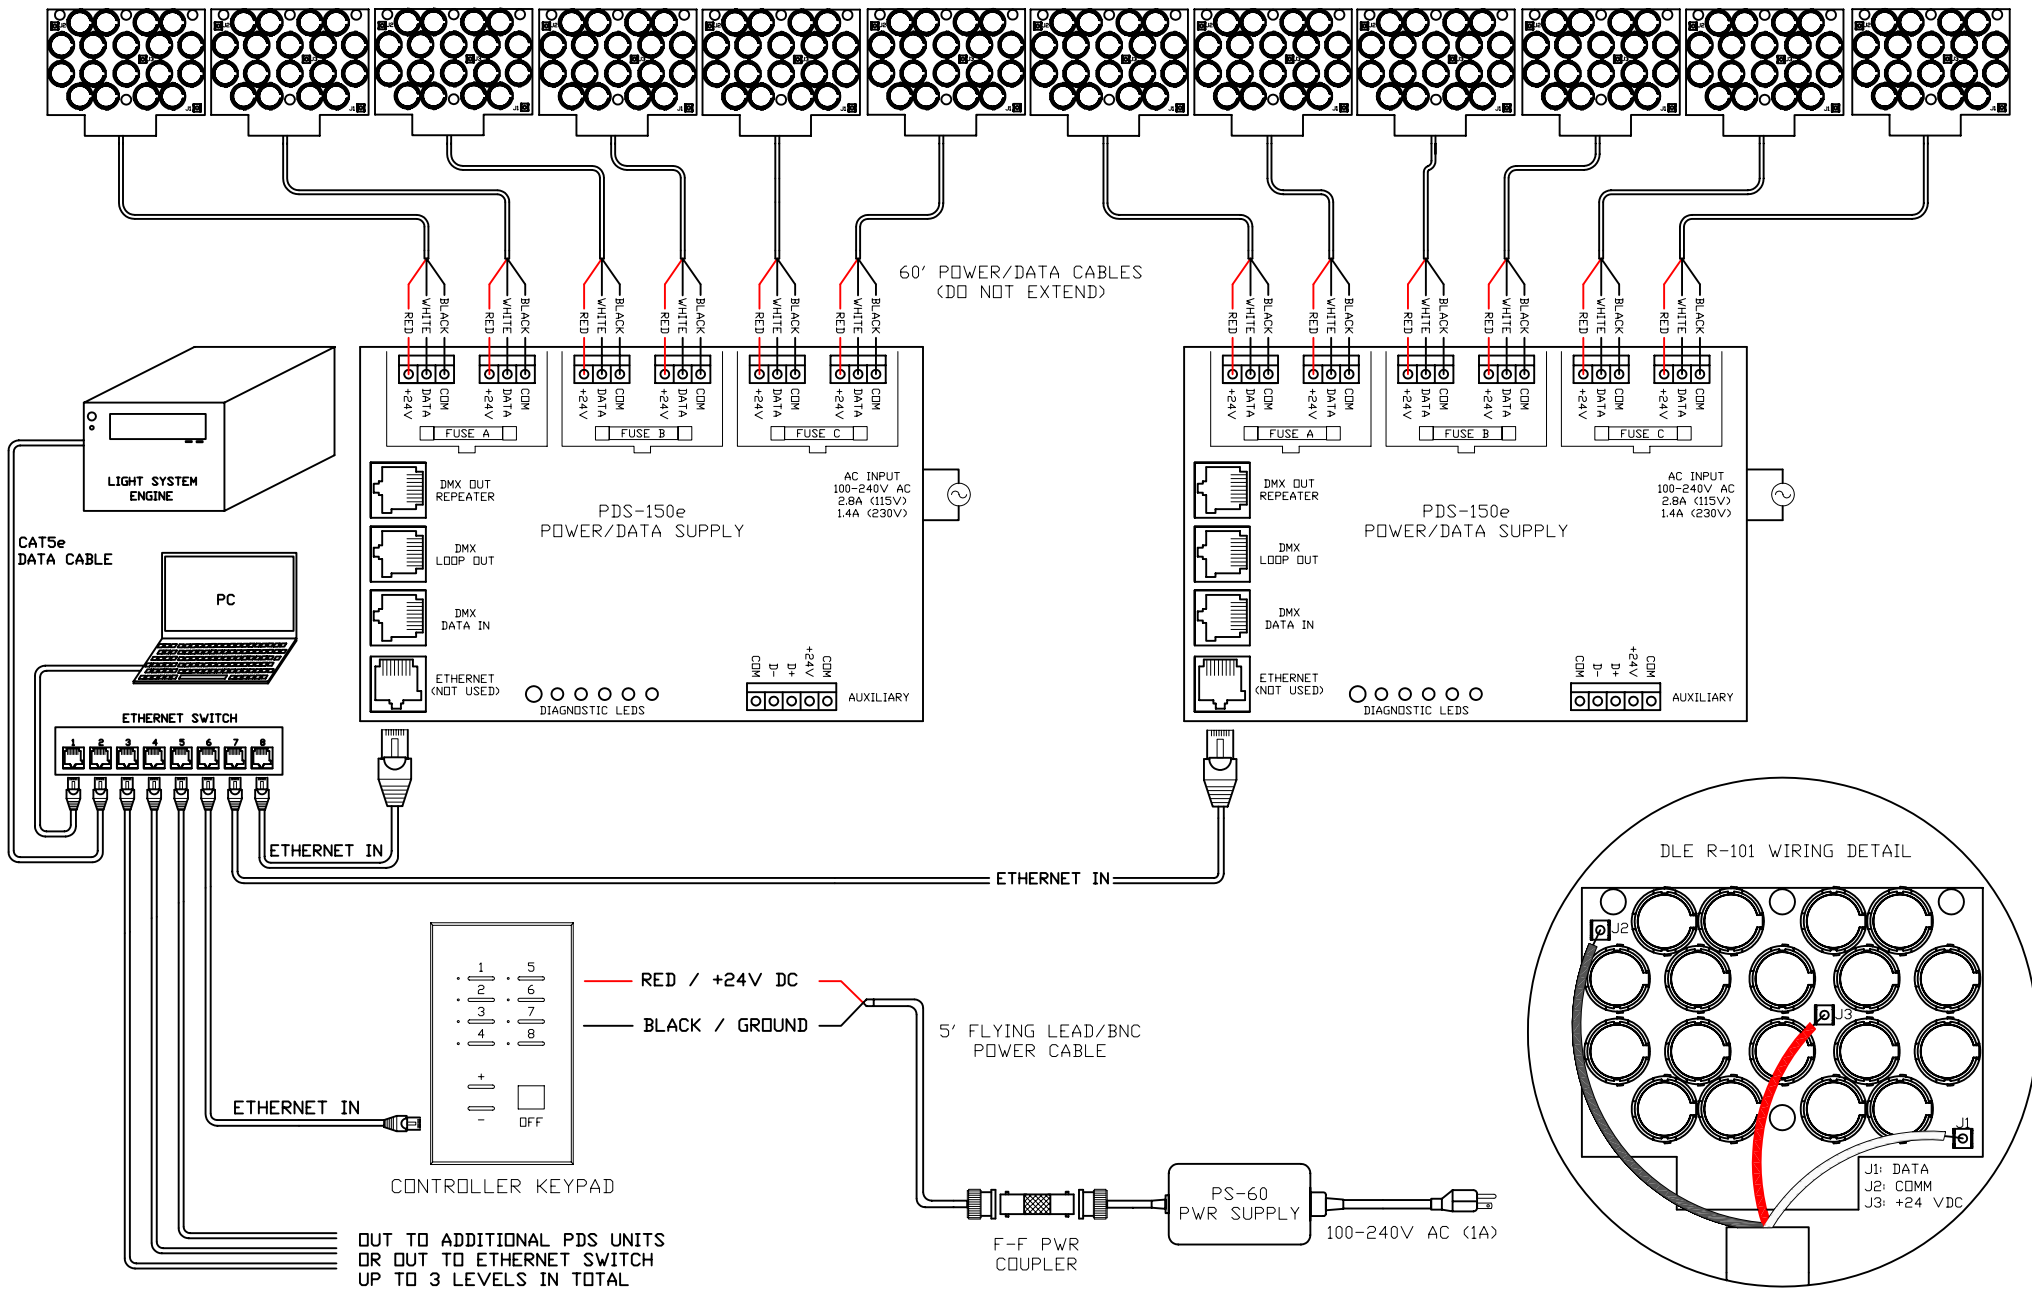

DLE R-101
(MAX. 6 PER PDS-150e)

COLOR KINETICS INCORPORATED
10 MILK STREET, SUITE 1100
BOSTON, MA 02108
888 FULL RGB
617 423 9999
WWW.COLORKINETICS.COM

"FULL SPECTRUM DIGITAL LIGHTING"

TITLE: SYSTEM WIRING DIAGRAM (TYP)	DATE:
PRODUCTS: DLE R-101/PDS-150e/LSM/ECK/PS-60	DWG. BY: TC
	SCALE: NTS
	REV:
	PAGE: 1 OF 1