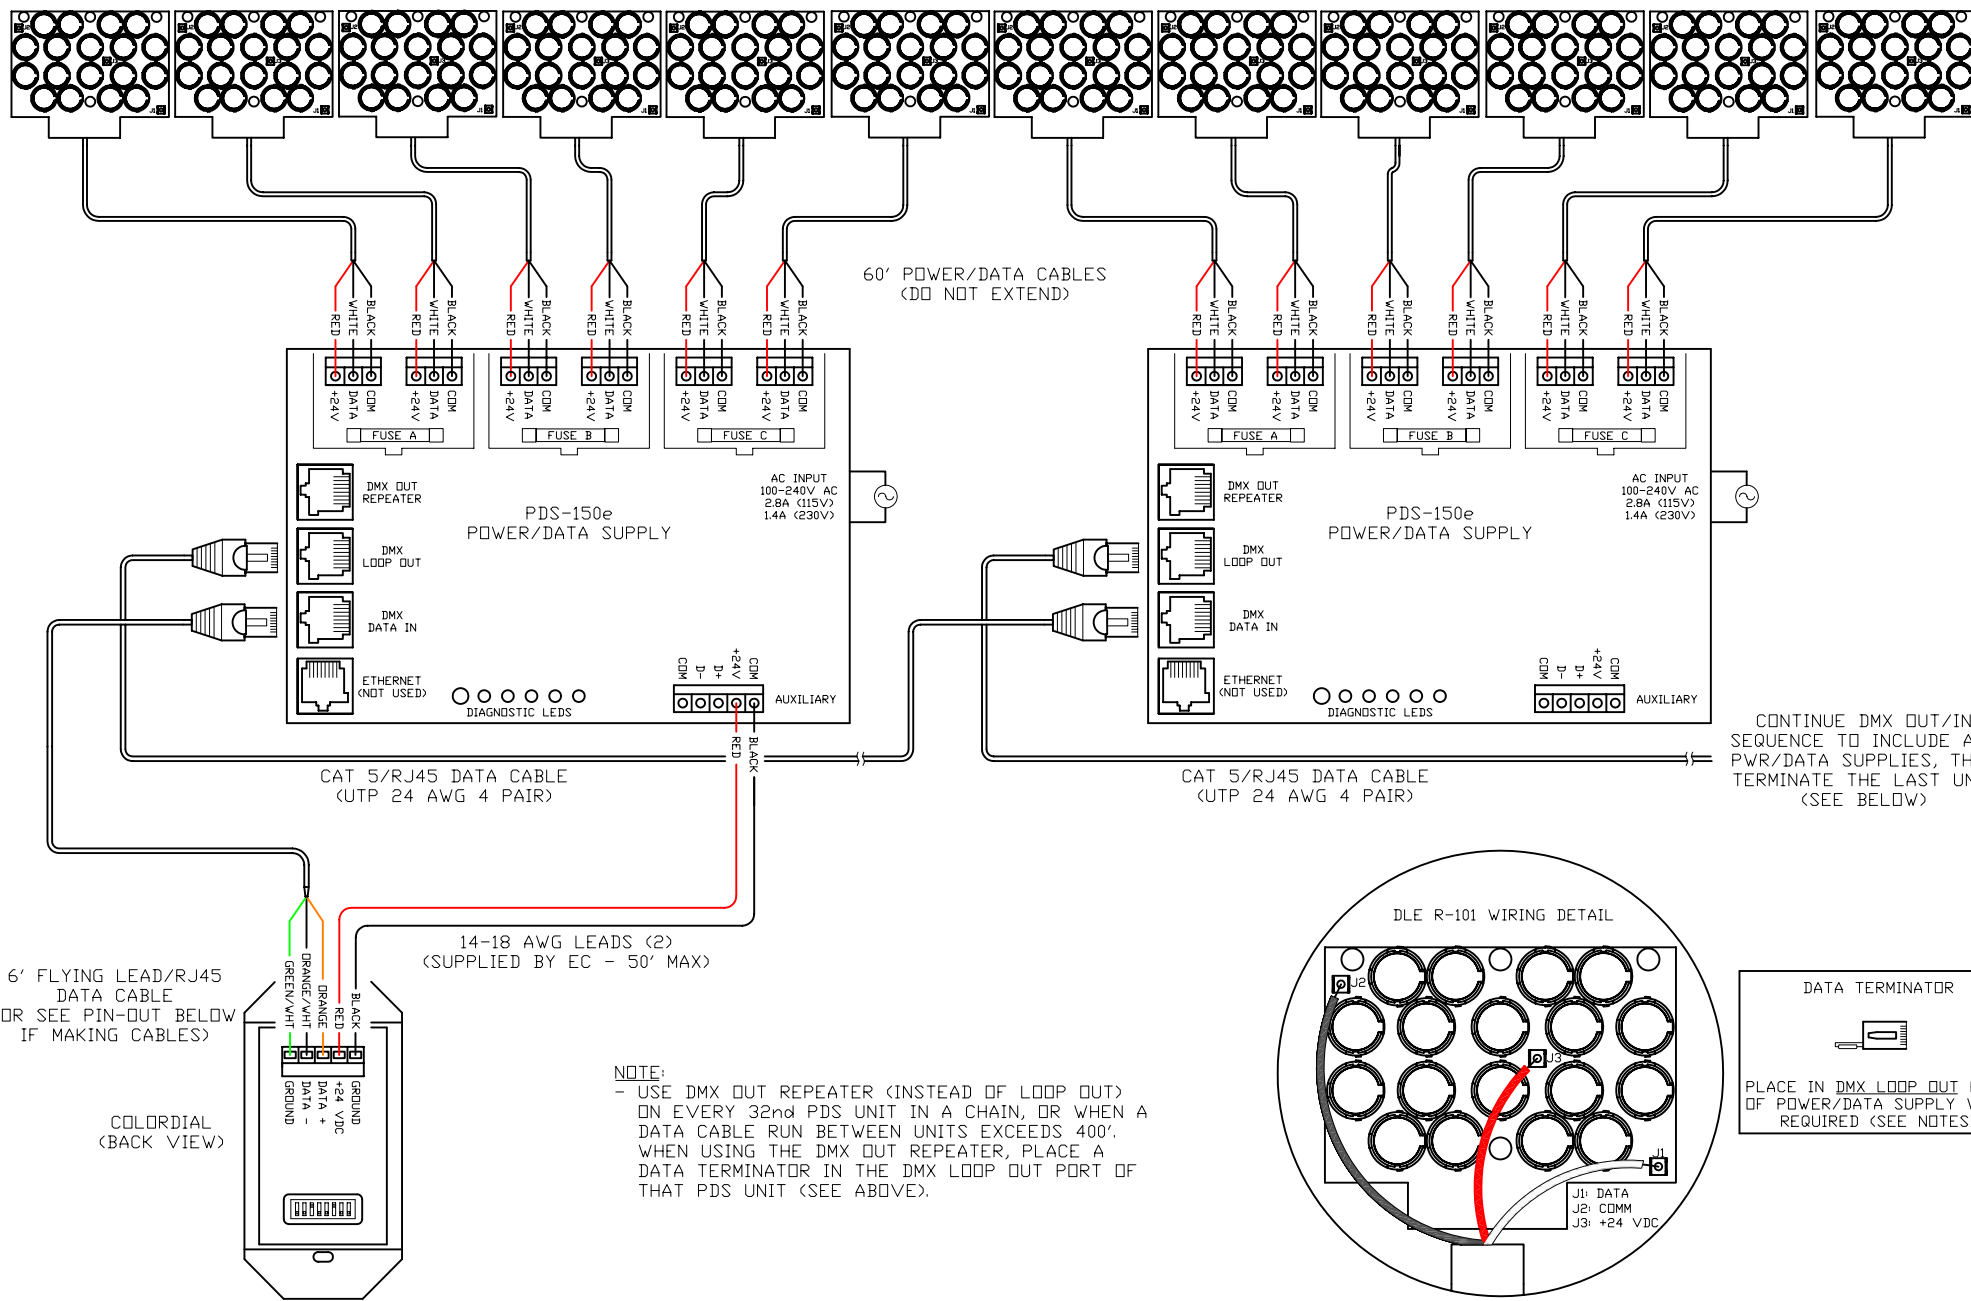

DLE R-101  
(MAX. 6 PER PDS-150e)

COLOR KINETICS INCORPORATED  
10 MILK STREET, SUITE 1100  
BOSTON, MA 02108  
888 FULL RGB  
617 423 9999  
WWW.COLORKINETICS.COM

"FULL SPECTRUM DIGITAL LIGHTING"

TITLE: SYSTEM WIRING DIAGRAM (TYP)	DATE:
PRODUCTS: DLE R-101/PDS-150e/COLORDIAL	DWG. BY: TC
	SCALE: NTS
	REV:
	PAGE: 1 OF 1