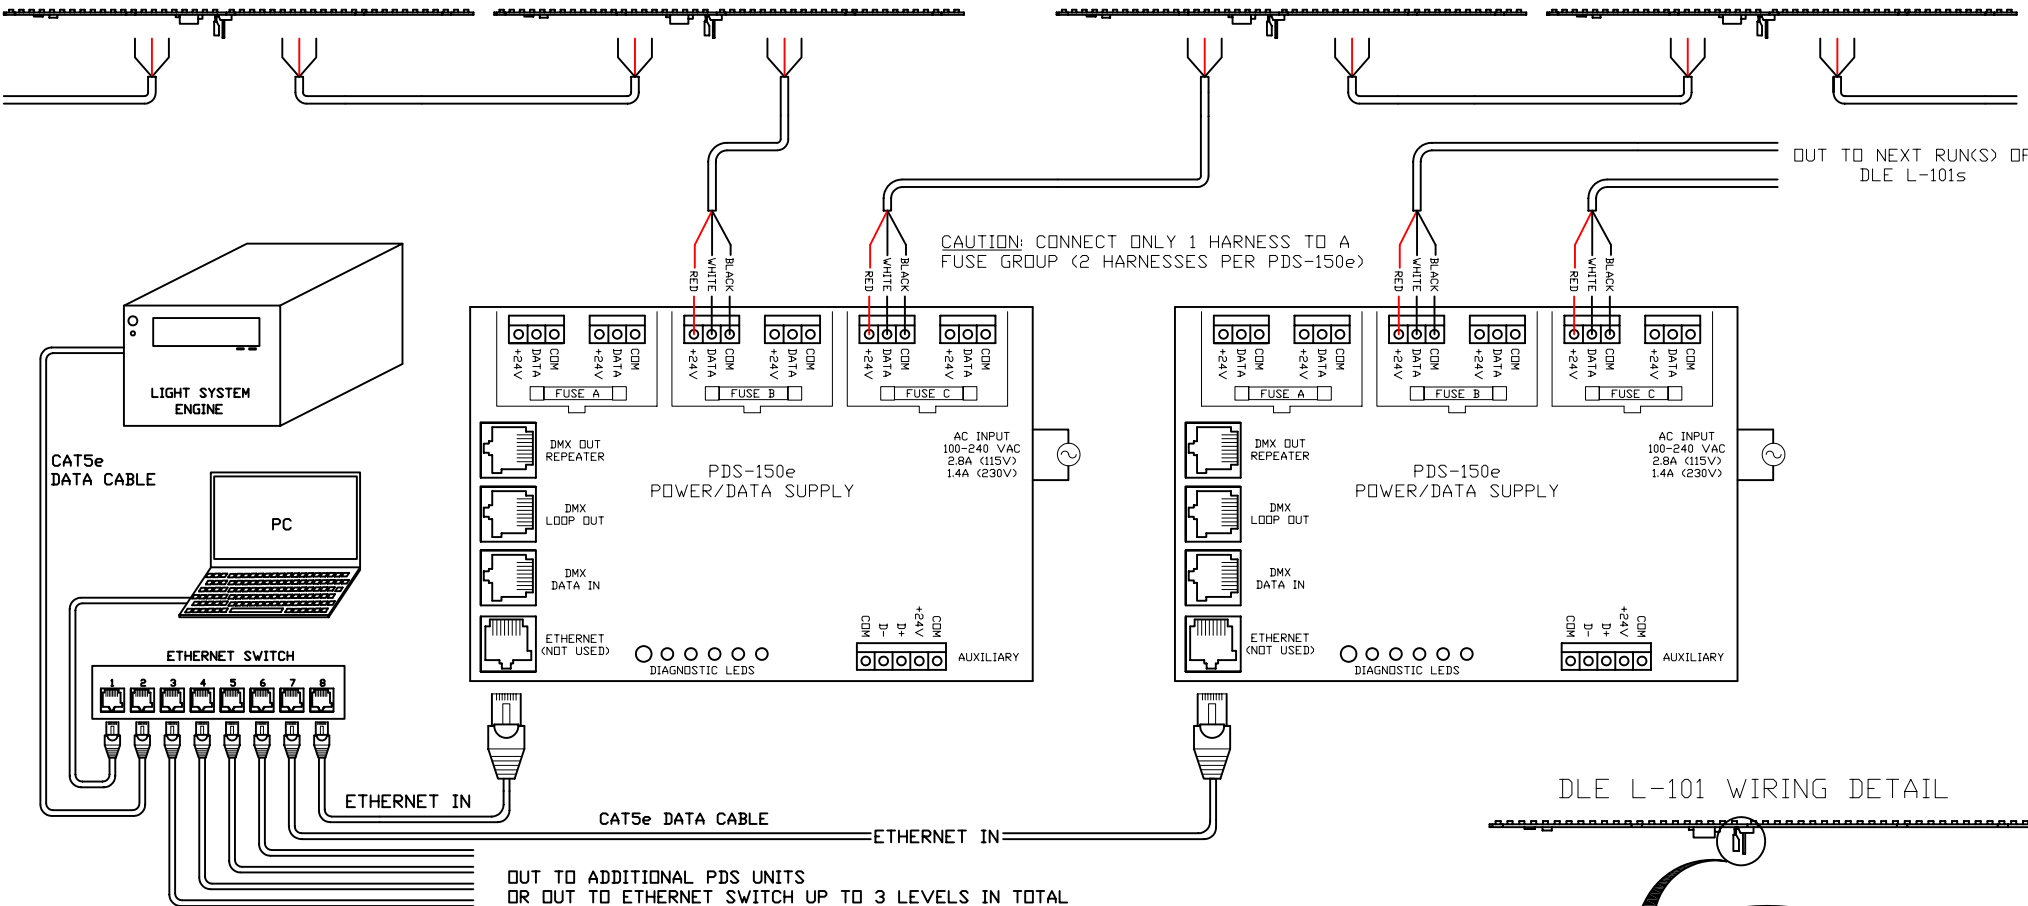

# DLE L-101

## DLE L-101 WIRING DETAIL

### NOTES:

- MAX. TOTAL RUN LENGTH OF WIRE HARNESS FROM PDS-150e = 50 FT.
- EACH FUSE GROUP ON THE PDS-150e SUPPORTS A MAX. OF 16-6" DLE L-101s FOR A TOTAL MAX. OF 32-6" DLE L-101s.
- EACH FUSE GROUP ON THE PDS-150e SUPPORTS A MAX. OF 12-12" DLE L-101s FOR A TOTAL MAX. OF 24-12" DLE L-101s.