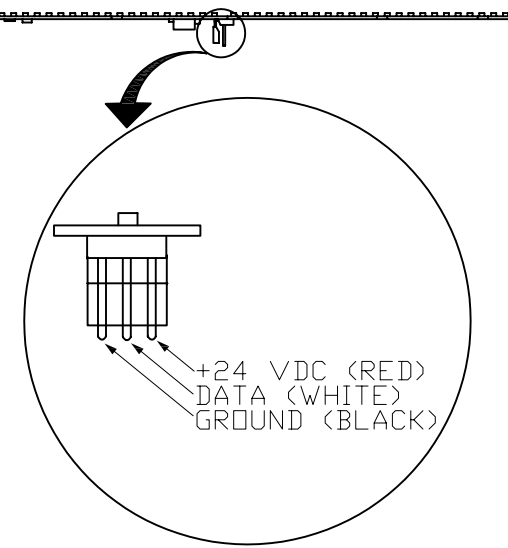

# DLE L-101

## DLE L-101 WIRING DETAIL

### NOTES:

- MAX. TOTAL RUN LENGTH OF WIRE HARNESS FROM PDS-150e = 50 FT.
- EACH FUSE GROUP ON THE PDS-150e SUPPORTS A MAX. OF 16-6" DLE L-101s FOR A TOTAL MAX. OF 32-6" DLE L-101s.
- EACH FUSE GROUP ON THE PDS-150e SUPPORTS A MAX. OF 12-12" DLE L-101s FOR A TOTAL MAX. OF 24-12" DLE L-101s.