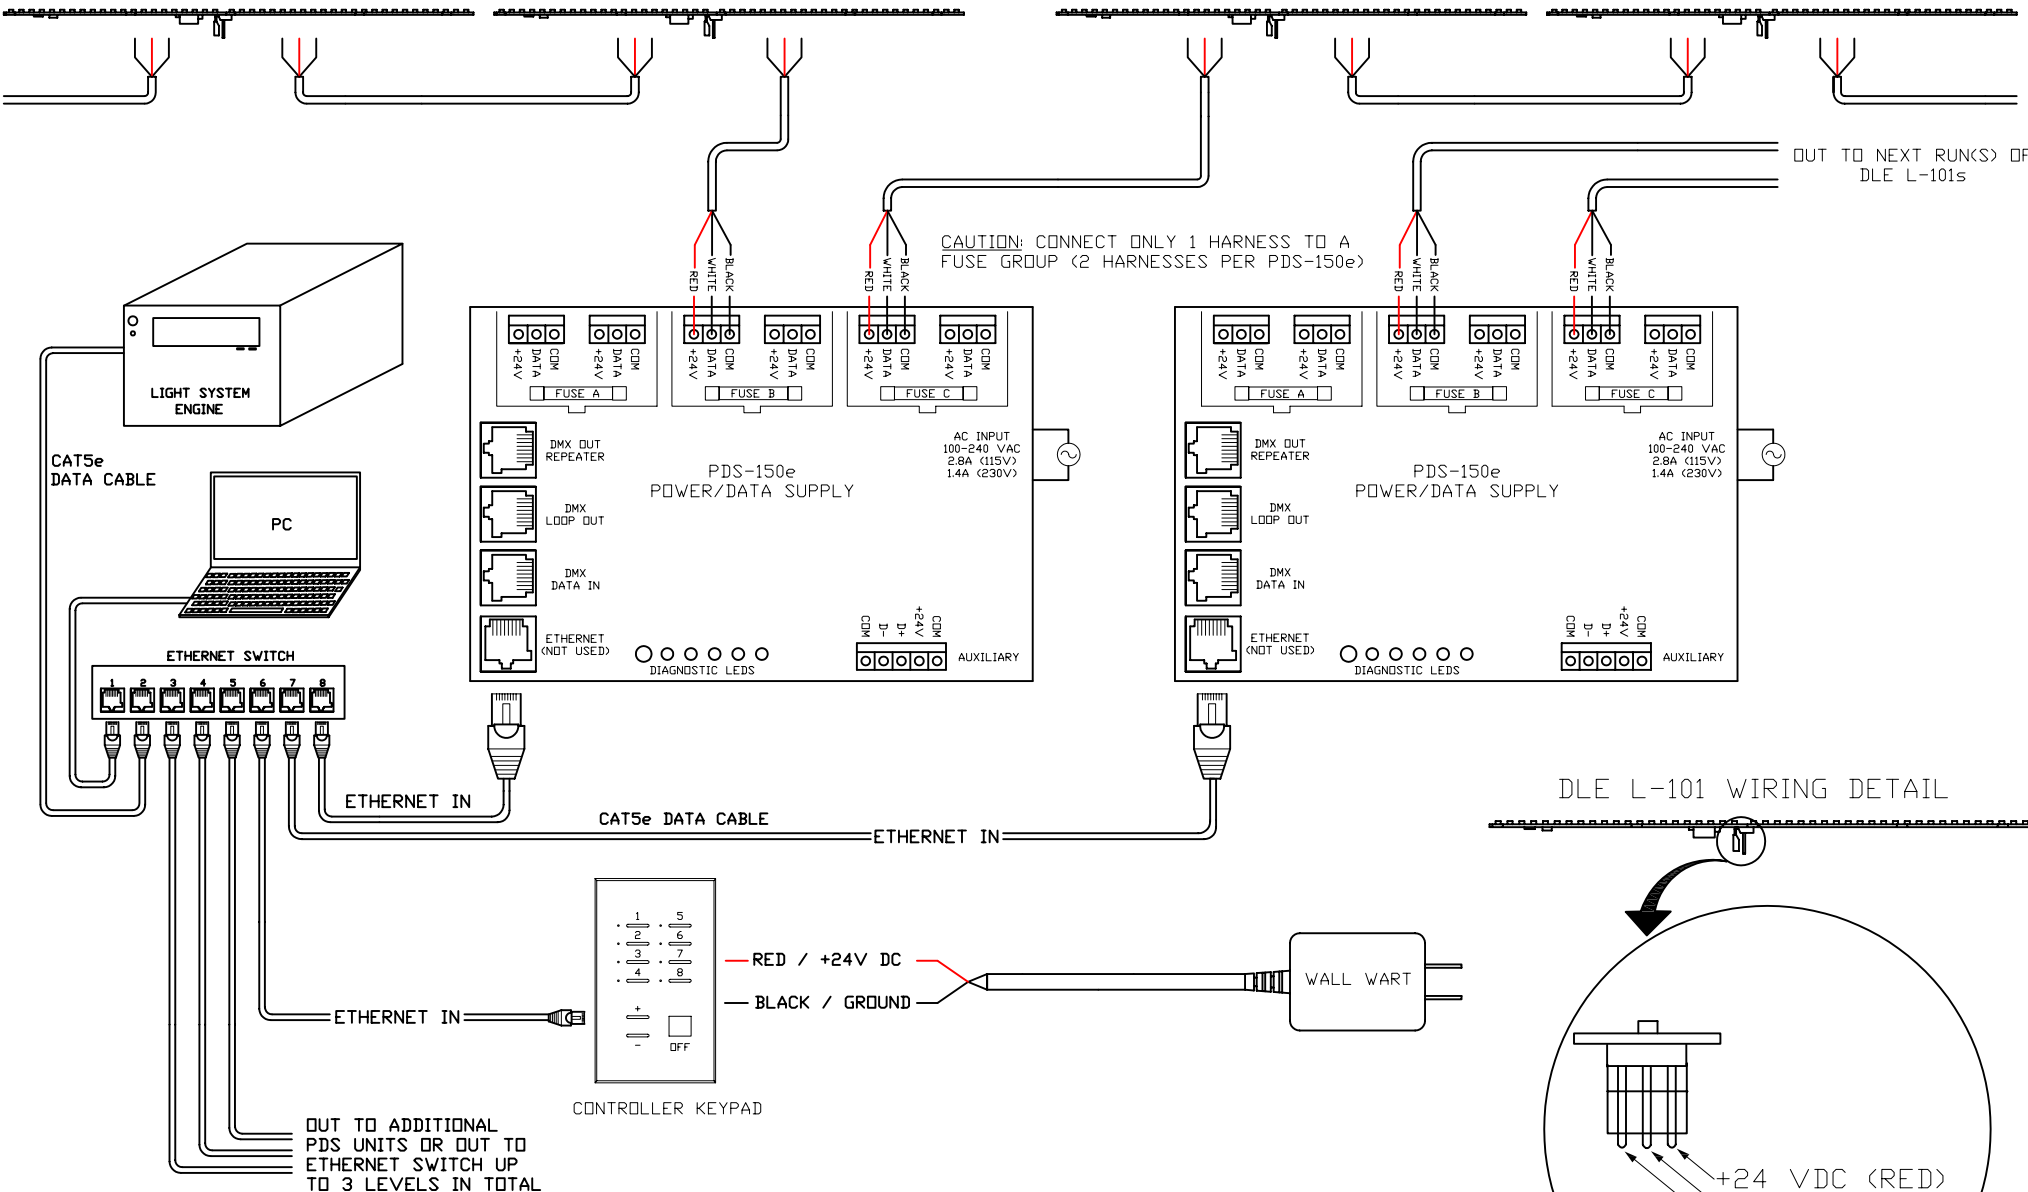

# DLE L-101

## DLE L-101 WIRING DETAIL

- NOTES:
- MAX. TOTAL RUN LENGTH OF WIRE HARNESS FROM PDS-150e = 50 FT.
  - EACH FUSE GROUP ON THE PDS-150e SUPPORTS A MAX. OF 16-6" DLE L-101s FOR A TOTAL MAX. OF 32-6" DLE L-101s.
  - EACH FUSE GROUP ON THE PDS-150e SUPPORTS A MAX. OF 12-12' DLE L-101s FOR A TOTAL MAX. OF 24-12' DLE L-101s.