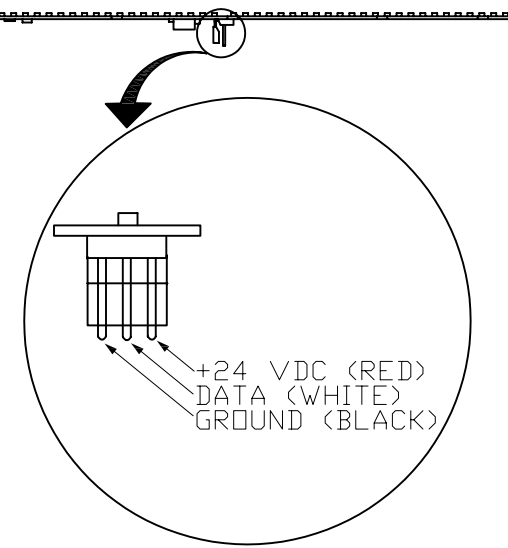

# DLE L-101

## DLE L-101 WIRING DETAIL

- NOTES:
- MAX. TOTAL RUN LENGTH OF WIRE HARNESS FROM PDS-150e = 50 FT.
  - EACH FUSE GROUP ON THE PDS-150e SUPPORTS A MAX. OF 16-6" DLE L-101s FOR A TOTAL MAX. OF 32-6" DLE L-101s.
  - EACH FUSE GROUP ON THE PDS-150e SUPPORTS A MAX. OF 12-12' DLE L-101s FOR A TOTAL MAX. OF 24-12' DLE L-101s.