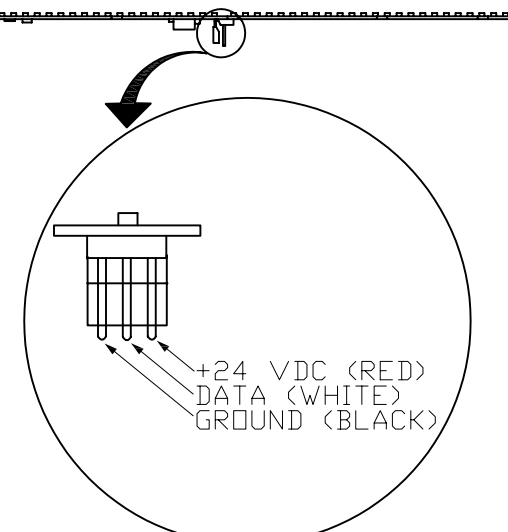

# DLE L-101

## DLE L-101 WIRING DETAIL

- NOTES:
- MAX. TOTAL RUN LENGTH OF WIRE HARNESS FROM PDS-150e = 50 FT.
  - EACH FUSE GROUP ON THE PDS-150e SUPPORTS A MAX. OF 16-6" DLE L-101s FOR A TOTAL MAX. OF 32-6" DLE L-101s.
  - EACH FUSE GROUP ON THE PDS-150e SUPPORTS A MAX. OF 12-12" DLE L-101s FOR A TOTAL MAX. OF 24-12" DLE L-101s.

TITLE:	SYSTEM WIRING DIAGRAM (TYP)	DATE:	
PRODUCTS:	DLE L-101/PDS-150e/LSM/ECK/PS-60	DWG. BY:	TC
		SCALE:	NTS
		REV:	01
		PAGE:	1 OF 1