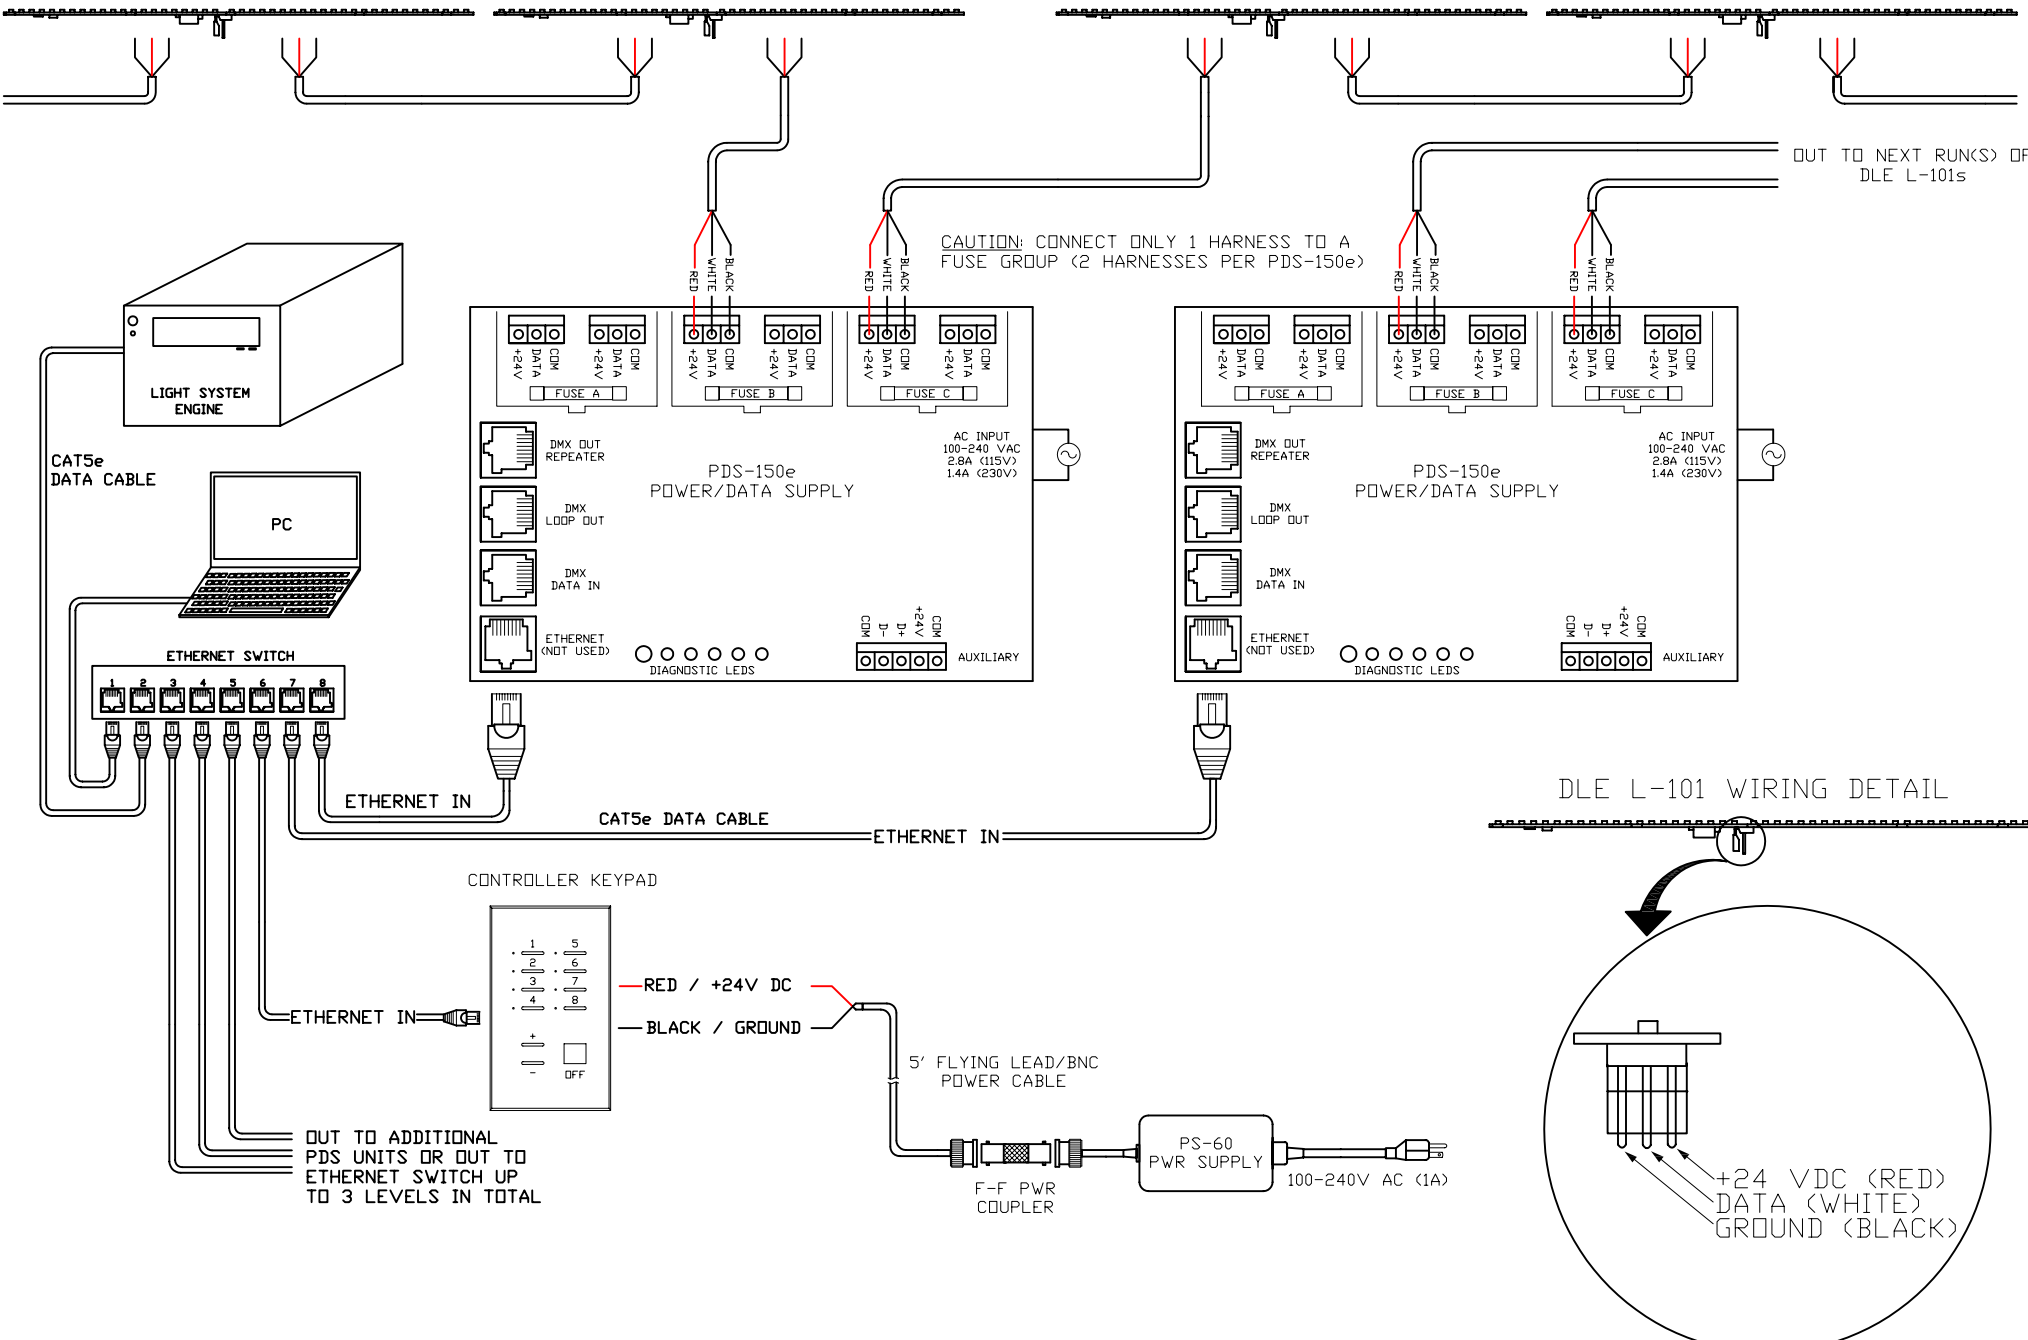

# DLE L-101

## DLE L-101 WIRING DETAIL

- NOTES:
- MAX. TOTAL RUN LENGTH OF WIRE HARNESS FROM PDS-150e = 50 FT.
  - EACH FUSE GROUP ON THE PDS-150e SUPPORTS A MAX. OF 16-6" DLE L-101s FOR A TOTAL MAX. OF 32-6" DLE L-101s.
  - EACH FUSE GROUP ON THE PDS-150e SUPPORTS A MAX. OF 12-12" DLE L-101s FOR A TOTAL MAX. OF 24-12" DLE L-101s.

TITLE:	SYSTEM WIRING DIAGRAM (TYP)	DATE:	
PRODUCTS:	DLE L-101/PDS-150e/LSM/ECK/PS-60	DWG. BY:	TC
		SCALE:	NTS
		REV:	01
		PAGE:	1 OF 1