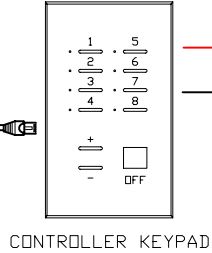

**CAUTION:** CONNECT ONLY 1 FIXTURE RUN (12 L.F.) TO A FUSE GROUP

- NOTES:
- EACH PDS-150e WILL SUPPORT TWO (2) RUNS OF icolor FRESKO.
  - EACH RUN CAN CONTAIN A MAX. OF 12 LINEAR FT. OF icolor FRESKO FIXTURES, FOR A TOTAL OF 24 L.F. PER PDS-150e.
  - USE 3 CONDUCTOR, 14-16 AWG LEAD CABLES (SUPPLIED BY OTHERS) FROM PDS-150e TO FIRST JUNCTION BOX.
  - MAX. CABLE RUN FROM PDS-150e TO LAST LIGHT: 50 FEET (15m).

— RED / +24V DC  
— BLACK / GROUND