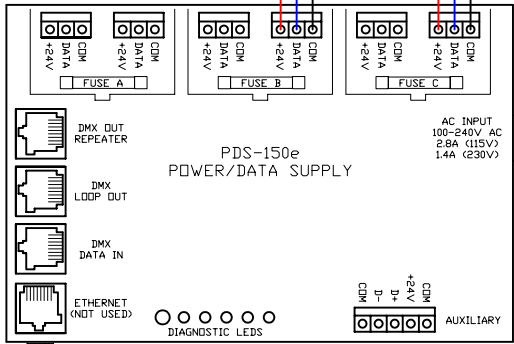

**CAUTION:** CONNECT ONLY 1 FIXTURE RUN (12 L.F.) TO A FUSE GROUP

- NOTES:
- EACH PDS-150e WILL SUPPORT TWO (2) RUNS OF icolor FRESKO.
  - EACH RUN CAN CONTAIN A MAX. OF 12 LINEAR FT. OF icolor FRESKO FIXTURES, FOR A TOTAL OF 24 L.F. PER PDS-150e.
  - USE 3 CONDUCTOR, 14-16 AWG LEAD CABLES (SUPPLIED BY OTHERS) FROM PDS-150e TO FIRST JUNCTION BOX.
  - MAX. CABLE RUN FROM PDS-150e TO LAST LIGHT: 50 FEET (15m).

— RED / +24V DC  
— BLACK / GROUND