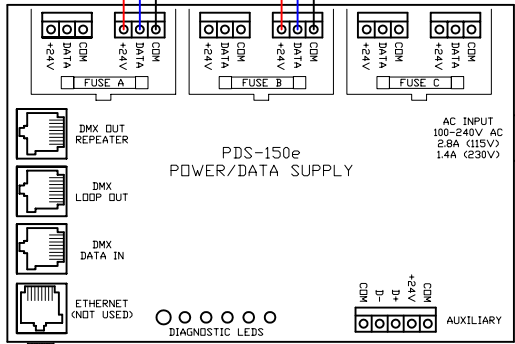

**CAUTION:** CONNECT ONLY 1 FIXTURE RUN (12 L.F.) TO A FUSE GROUP

- NOTES:
- EACH PDS-150e WILL SUPPORT TWO (2) RUNS OF icolor FRESKO.
  - EACH RUN CAN CONTAIN A MAX. OF 12 LINEAR FT. OF icolor FRESKO FIXTURES, FOR A TOTAL OF 24 L.F. PER PDS-150e.
  - USE 3 CONDUCTOR, 14-16 AWG LEAD CABLES (SUPPLIED BY OTHERS) FROM PDS-150e TO FIRST JUNCTION BOX.
  - MAX. CABLE RUN FROM PDS-150e TO LAST LIGHT: 50 FEET (15m).

— RED / +24V DC  
— BLACK / GROUND