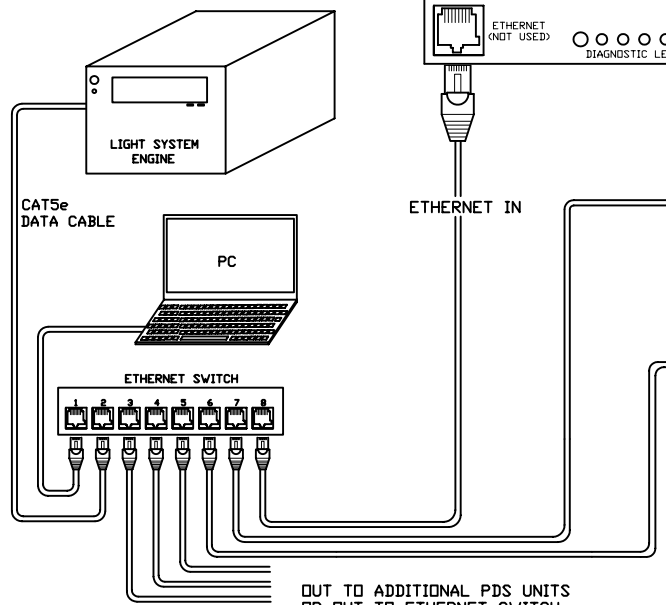

**CAUTION:** CONNECT ONLY 1 FIXTURE RUN (12 L.F.) TO A FUSE GROUP

- NOTES:
- EACH PDS-150e WILL SUPPORT TWO (2) RUNS OF icolor FRESKO.
  - EACH RUN CAN CONTAIN A MAX. OF 12 LINEAR FT. OF icolor FRESKO FIXTURES, FOR A TOTAL OF 24 L.F. PER PDS-150e.
  - USE 3 CONDUCTOR, 14-16 AWG LEAD CABLES (SUPPLIED BY OTHERS) FROM PDS-150e TO FIRST JUNCTION BOX.
  - MAX. CABLE RUN FROM PDS-150e TO LAST LIGHT: 50 FEET (15m).

— RED / +24V DC  
— BLACK / GROUND