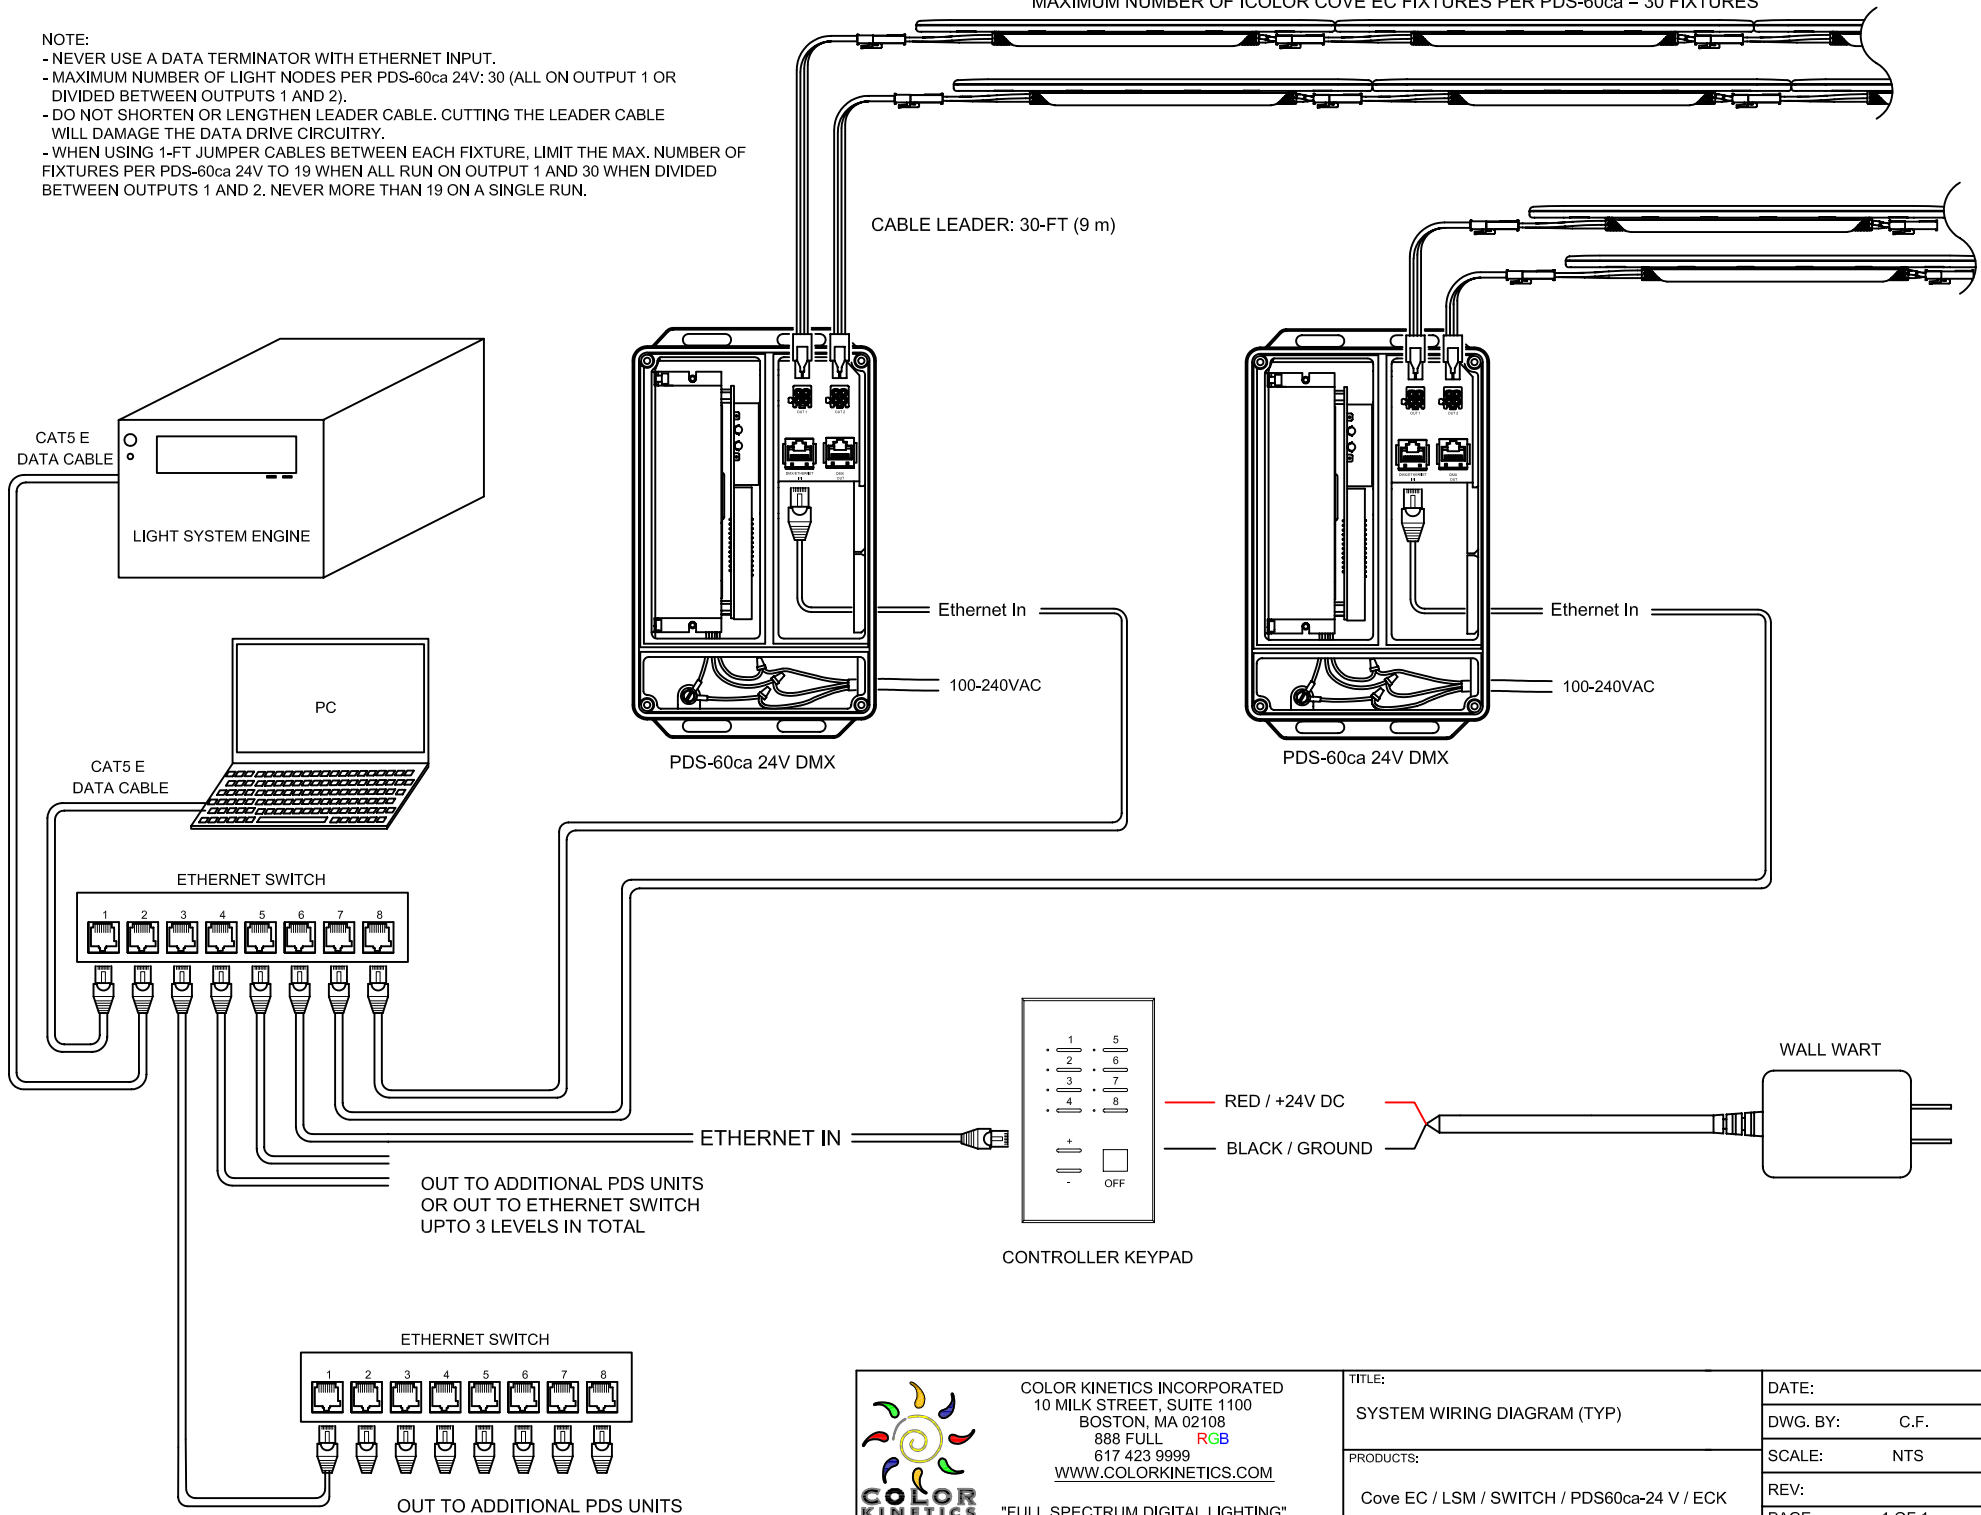

MAXIMUM NUMBER OF ICOLOR COVE EC FIXTURES PER PDS-60ca = 30 FIXTURES

NOTE:

- NEVER USE A DATA TERMINATOR WITH ETHERNET INPUT.
- MAXIMUM NUMBER OF LIGHT NODES PER PDS-60ca 24V: 30 (ALL ON OUTPUT 1 OR DIVIDED BETWEEN OUTPUTS 1 AND 2).
- DO NOT SHORTEN OR LENGTHEN LEADER CABLE. CUTTING THE LEADER CABLE WILL DAMAGE THE DATA DRIVE CIRCUITRY.
- WHEN USING 1-FT JUMPER CABLES BETWEEN EACH FIXTURE, LIMIT THE MAX. NUMBER OF FIXTURES PER PDS-60ca 24V TO 19 WHEN ALL RUN ON OUTPUT 1 AND 30 WHEN DIVIDED BETWEEN OUTPUTS 1 AND 2. NEVER MORE THAN 19 ON A SINGLE RUN.

COLOR KINETICS INCORPORATED
 10 MILK STREET, SUITE 1100
 BOSTON, MA 02108
 888 FULL RGB
 617 423 9999
WWW.COLORKINETICS.COM

"FULL SPECTRUM DIGITAL LIGHTING"

TITLE:	SYSTEM WIRING DIAGRAM (TYP)
PRODUCTS:	Cove EC / LSM / SWITCH / PDS60ca-24 V / ECK

DATE:	
DWG. BY:	C.F.
SCALE:	NTS
REV:	
PAGE:	1 OF 1