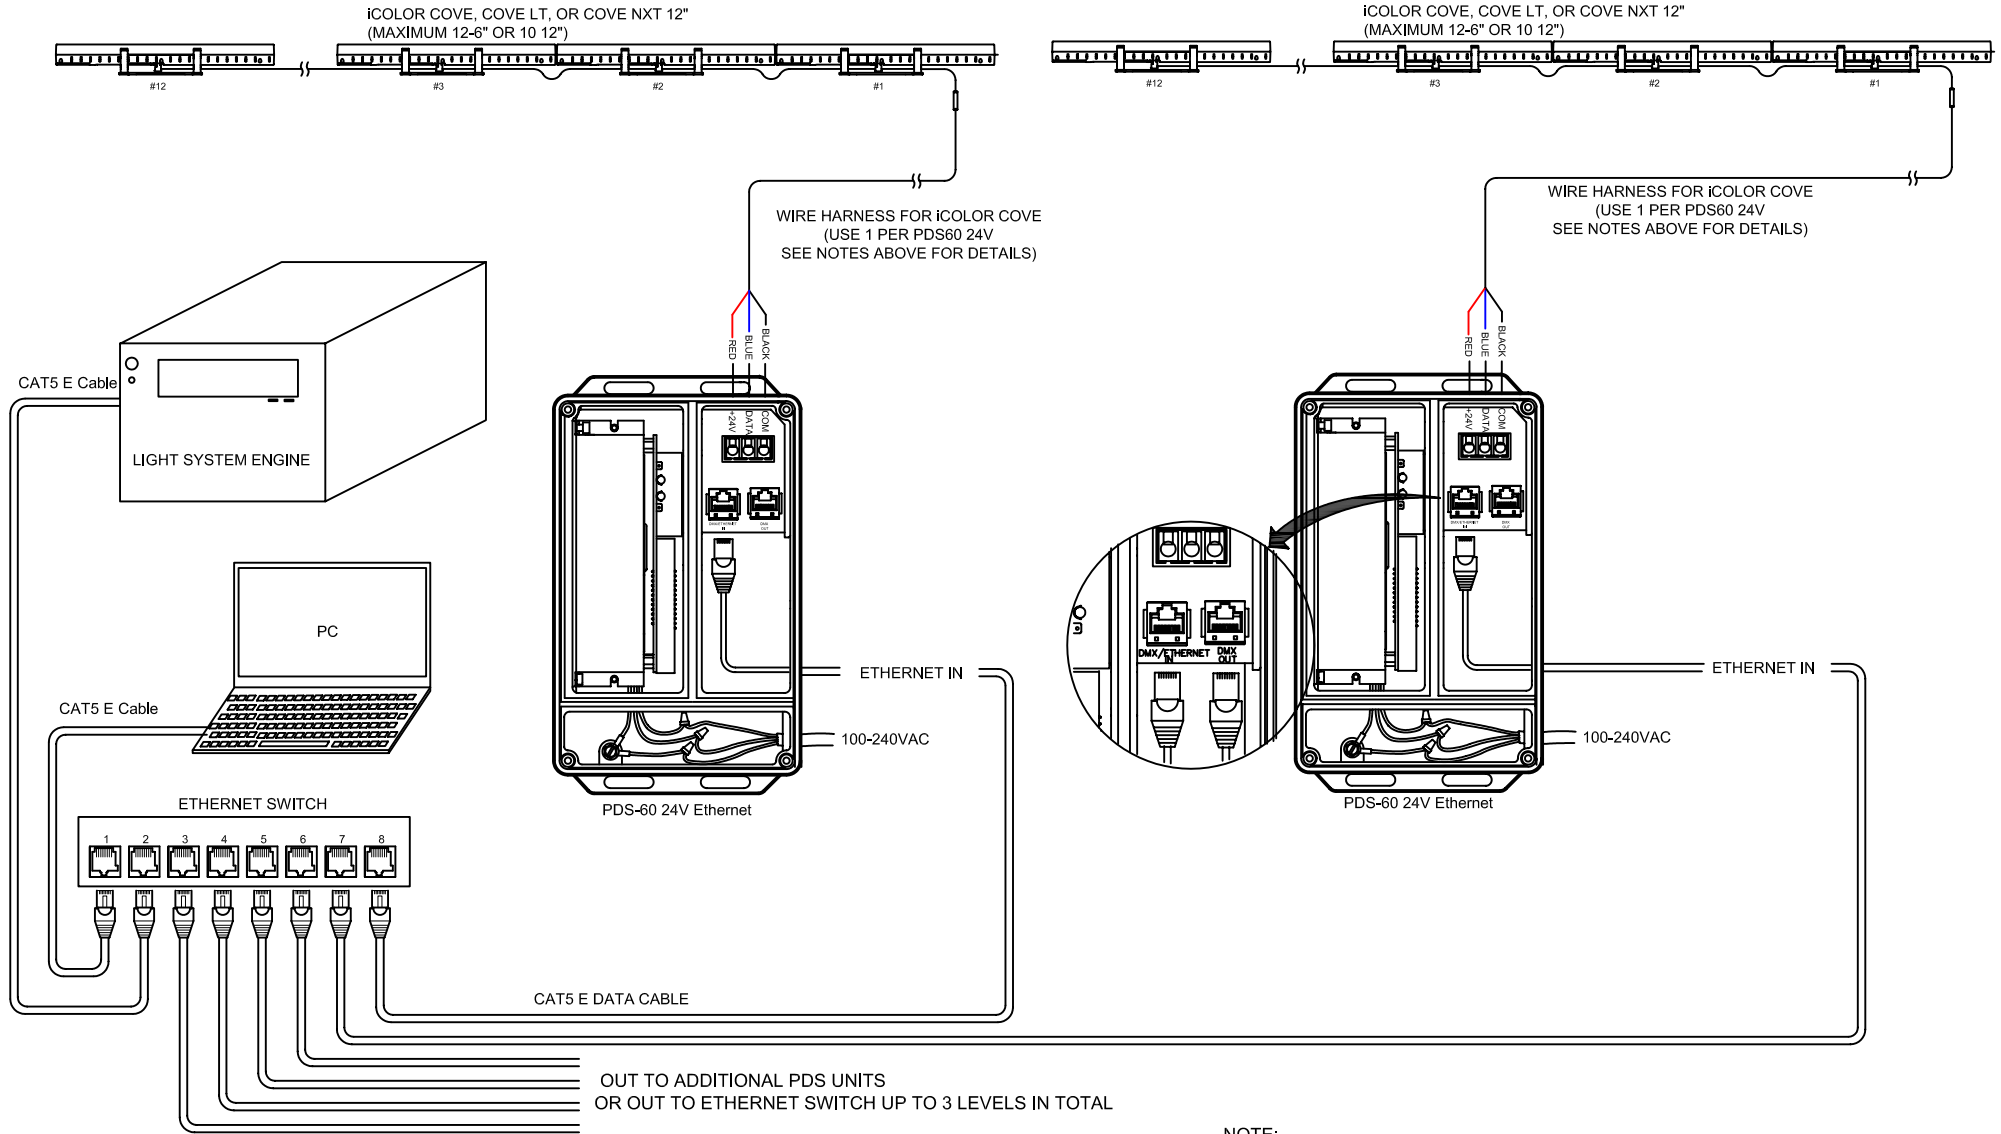

- NOTES:
- STANDARD WIRE HARNESS (SOLD SEPARATELY) IS 50 FT. IN LENGTH WITH 12 CLIPS PRE-INSTALLED ALONG FINAL 13 FT. SECTION THAT SNAP INTO EACH FIXTURE.
 - EACH STANDARD HARNESS SUPPORTS A MAX. OF 12-6" FIXTURES AND 10-12" FIXTURES PER PDS60 24V.
 - MAX. TOTAL RUN LENGTH OF HARNESS FROM PDS60 24V = 50 FT. (AS SUPPLIED).

- NOTE:
- NEVER USE A DATA TERMINATOR WITH ETHERNET INPUT.
 - MAXIMUM NUMBER OF FIXTURES PER PDS-60 24V: 12-6", 10-12"

COLOR KINETICS INCORPORATED
 10 MILK STREET, SUITE 1100
 BOSTON, MA 02108
 888 FULL RGB
 617 423 9999
WWW.COLORKINETICS.COM

"FULL SPECTRUM DIGITAL LIGHTING"

TITLE:	SYSTEM WIRING DIAGRAM (TYP)
PRODUCTS:	ICV / PDS60 24V / LSM

DATE:	
DWG. BY:	S.D.
SCALE:	NTS
REV:	
PAGE:	1 OF 1