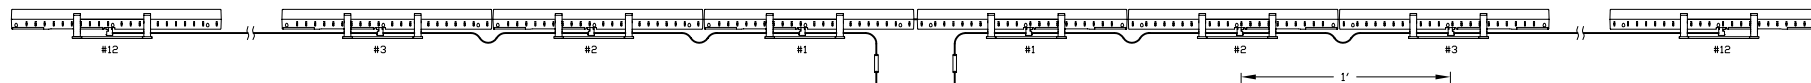

NOTES:

- STANDARD WIRE HARNESS (SOLD SEPARATELY) IS 50 FT. IN LENGTH WITH 12 CLIPS PRE-INSTALLED ALONG FINAL 13 FT. SECTION THAT SNAP INTO EACH FIXTURE.
- EACH STANDARD HARNESS SUPPORTS A MAX. OF 12-12" FIXTURES, FOR A TOTAL MAX. OF 24-12" FIXTURES PER PDS-150e (OR USE TO MIX 12" AND 6" FIXTURES).
- MAX. TOTAL RUN LENGTH OF HARNESS FROM PDS-150e = 50 FT. (AS SUPPLIED).
- EACH PDS-150e SUPPORTS A MAX. OF 16-6" FIXTURES FOR A TOTAL MAX. OF 32-6" FIXTURES.

iCOLOR COVE, COVE LT, OR COVE NXT 12"

CAUTION: CONNECT ONLY 1 HARNESS TO A FUSE GROUP (2 HARNESSES PER PDS-150e)

WIRE HARNESS FOR iCOLOR COVE 12"  
(USE 2 PER PDS-150e -  
SEE NOTES ABOVE FOR DETAILS)

OUT TO NEXT RUN(S) OF  
iCOLOR COVE FIXTURES