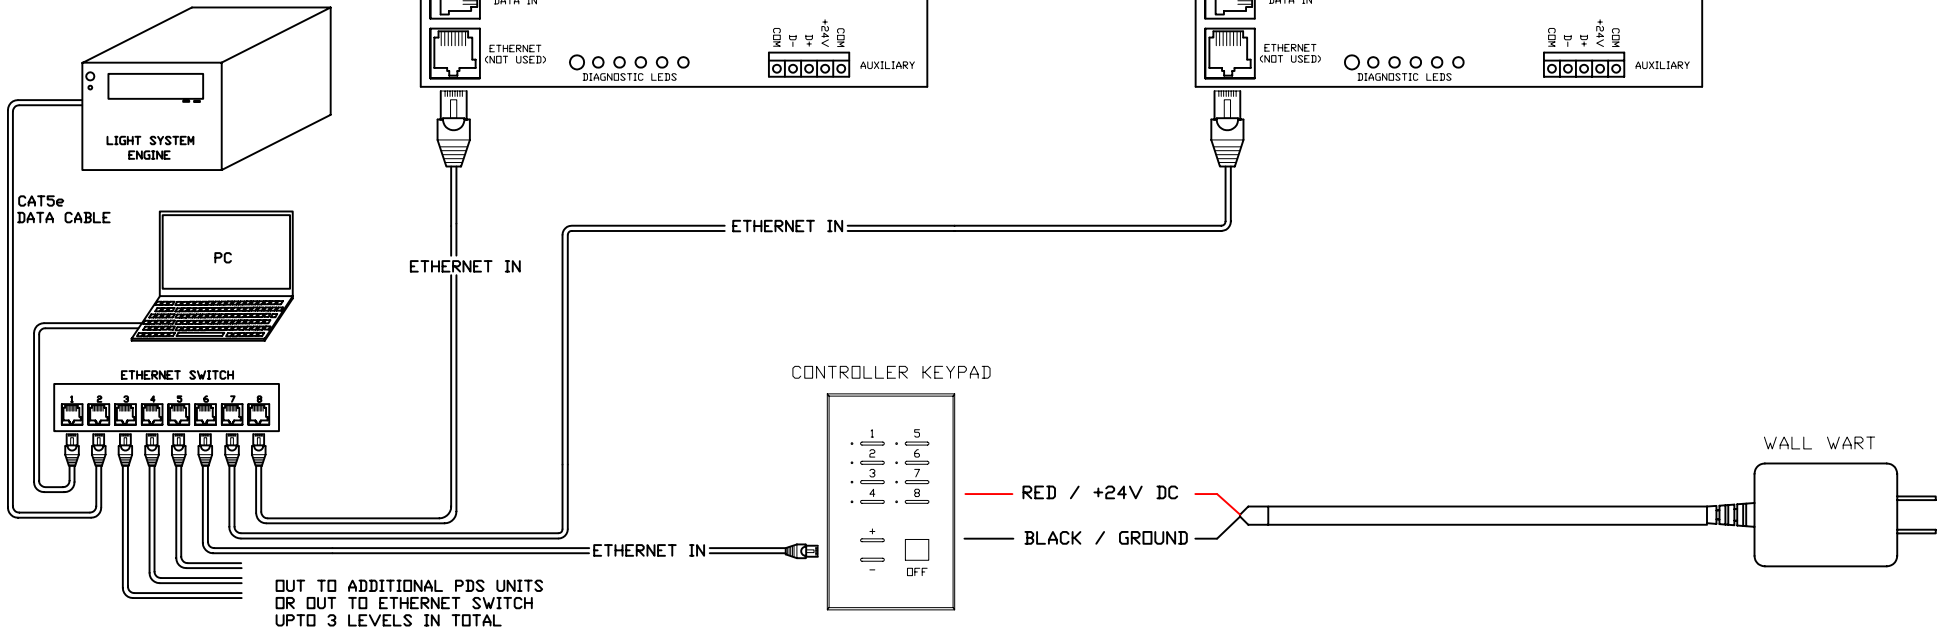

NOTES:

- STANDARD WIRE HARNESS (SOLD SEPARATELY) IS 50 FT. IN LENGTH WITH 12 CLIPS PRE-INSTALLED ALONG FINAL 13 FT. SECTION THAT SNAP INTO EACH FIXTURE.
- EACH STANDARD HARNESS SUPPORTS A MAX. OF 12-12" FIXTURES, FOR A TOTAL MAX. OF 24-12" FIXTURES PER PDS-150e (OR USE TO MIX 12" AND 6" FIXTURES).
- MAX. TOTAL RUN LENGTH OF HARNESS FROM PDS-150e = 50 FT. (AS SUPPLIED).
- EACH PDS-150e SUPPORTS A MAX. OF 16-6" FIXTURES FOR A TOTAL MAX. OF 32-6" FIXTURES.

iCOLOR COVE, COVE LT, OR COVE NXT 12"

CAUTION: CONNECT ONLY 1 HARNESS TO A FUSE GROUP (2 HARNESSES PER PDS-150e)

WIRE HARNESS FOR iCOLOR COVE 12"
(USE 2 PER PDS-150e -
SEE NOTES ABOVE FOR DETAILS)

OUT TO NEXT RUN(S) OF
iCOLOR COVE FIXTURES