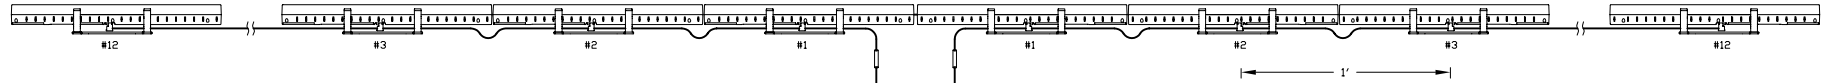

NOTES:

- STANDARD WIRE HARNESS (SOLD SEPARATELY) IS 50 FT. IN LENGTH WITH 12 CLIPS PRE-INSTALLED ALONG FINAL 13 FT. SECTION THAT SNAP INTO EACH FIXTURE.
- EACH STANDARD HARNESS SUPPORTS A MAX. OF 12-12" FIXTURES, FOR A TOTAL MAX. OF 24-12" FIXTURES PER PDS-150e (OR USE TO MIX 12" AND 6" FIXTURES).
- MAX. TOTAL RUN LENGTH OF HARNESS FROM PDS-150e = 50 FT. (AS SUPPLIED).
- EACH PDS-150e SUPPORTS A MAX. OF 16-6" FIXTURES FOR A TOTAL MAX. OF 32-6" FIXTURES.

iCOLOR COVE, COVE LT, OR COVE NXT 12"

CAUTION: CONNECT ONLY 1 HARNESS TO A FUSE GROUP (2 HARNESSES PER PDS-150e)

WIRE HARNESS FOR iCOLOR COVE 12"
(USE 2 PER PDS-150e -
SEE NOTES ABOVE FOR DETAILS)

OUT TO NEXT RUN(S) OF
iCOLOR COVE FIXTURES