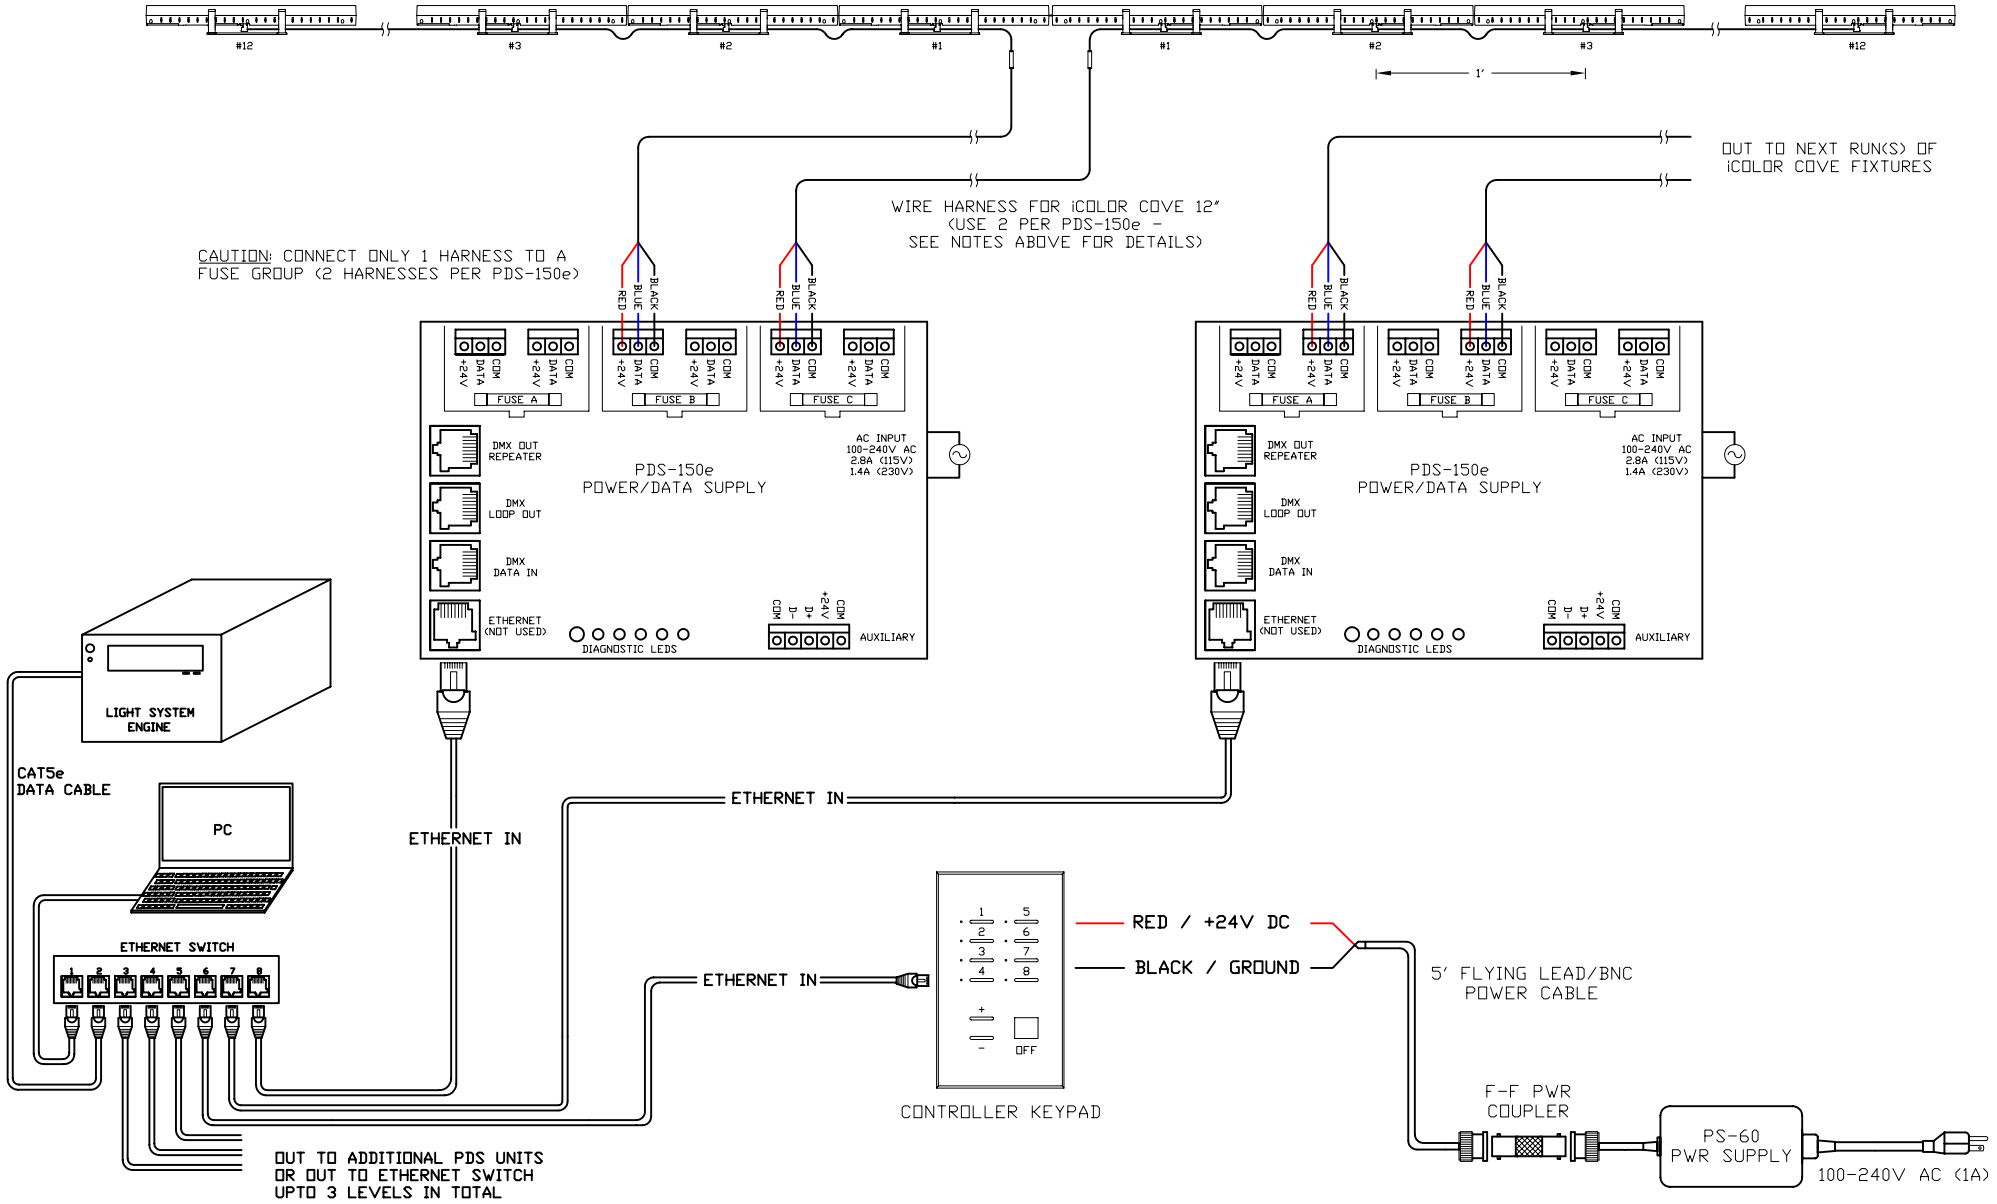

NOTES:

- STANDARD WIRE HARNESS (SOLD SEPARATELY) IS 50 FT. IN LENGTH WITH 12 CLIPS PRE-INSTALLED ALONG FINAL 13 FT. SECTION THAT SNAP INTO EACH FIXTURE.
- EACH STANDARD HARNESS SUPPORTS A MAX. OF 12-12" FIXTURES, FOR A TOTAL MAX. OF 24-12" FIXTURES PER PDS-150e (OR USE TO MIX 12" AND 6" FIXTURES).
- MAX. TOTAL RUN LENGTH OF HARNESS FROM PDS-150e = 50 FT. (AS SUPPLIED).
- EACH PDS-150e SUPPORTS A MAX. OF 16-6" FIXTURES FOR A TOTAL MAX. OF 32-6" FIXTURES.

iCOLOR COVE, COVE LT, OR COVE NXT 12"

 <p>COLOR KINETICS INCORPORATED 10 MILK STREET, SUITE 1100 BOSTON, MA 02108 888 FULL RGB 617 423 9999 WWW.COLORKINETICS.COM "FULL SPECTRUM DIGITAL LIGHTING"</p>	TITLE: SYSTEM WIRING DIAGRAM (TYP)	DATE:
	PRODUCTS: iCOLOR COVE-COVE LT-COVE NXT /PDS-150e/LSM/ECK/PS-60	DWG. BY: TC
		SCALE: NTS
		REV: 1 OF 1