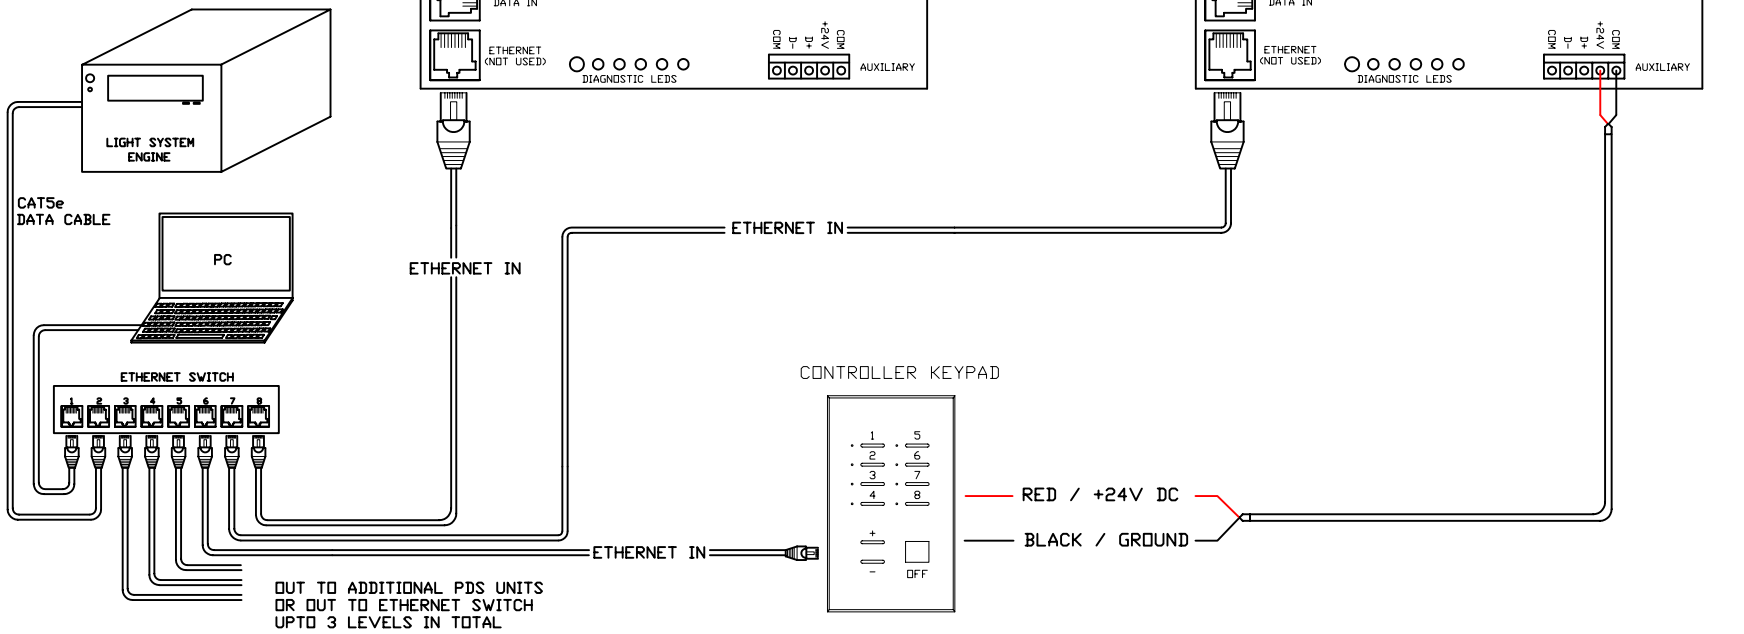

NOTES:

- STANDARD WIRE HARNESS (SOLD SEPARATELY) IS 50 FT. IN LENGTH WITH 12 CLIPS PRE-INSTALLED ALONG FINAL 13 FT. SECTION THAT SNAP INTO EACH FIXTURE.
- EACH STANDARD HARNESS SUPPORTS A MAX. OF 12-12" FIXTURES, FOR A TOTAL MAX. OF 24-12" FIXTURES PER PDS-150e (OR USE TO MIX 12" AND 6" FIXTURES).
- MAX. TOTAL RUN LENGTH OF HARNESS FROM PDS-150e = 50 FT. (AS SUPPLIED).
- EACH PDS-150e SUPPORTS A MAX. OF 16-6" FIXTURES FOR A TOTAL MAX. OF 32-6" FIXTURES.

iCOLOR COVE, COVE LT, OR COVE NXT 12"

CAUTION: CONNECT ONLY 1 HARNESS TO A FUSE GROUP (2 HARNESSES PER PDS-150e)

WIRE HARNESS FOR iCOLOR COVE 12"  
(USE 2 PER PDS-150e -  
SEE NOTES ABOVE FOR DETAILS)

OUT TO NEXT RUN(S) OF  
iCOLOR COVE FIXTURES