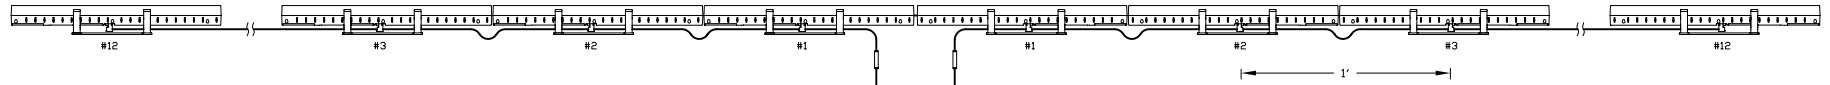

NOTES:

- STANDARD WIRE HARNESS (SOLD SEPARATELY) IS 50 FT. IN LENGTH WITH 12 CLIPS PRE-INSTALLED ALONG FINAL 13 FT. SECTION THAT SNAP INTO EACH FIXTURE.
- EACH STANDARD HARNESS SUPPORTS A MAX. OF 12-12" FIXTURES, FOR A TOTAL MAX. OF 24-12" FIXTURES PER PDS-150e (OR USE TO MIX 12" AND 6" FIXTURES).
- MAX. TOTAL RUN LENGTH OF HARNESS FROM PDS-150e = 50 FT. (AS SUPPLIED).
- EACH PDS-150e SUPPORTS A MAX. OF 16-6" FIXTURES FOR A TOTAL MAX. OF 32-6" FIXTURES.

iCOLOR COVE, COVE LT, OR COVE NXT 12"

CAUTION: CONNECT ONLY 1 HARNESS TO A FUSE GROUP (2 HARNESSES PER PDS-150e)

WIRE HARNESS FOR iCOLOR COVE 12"  
(USE 2 PER PDS-150e -  
SEE NOTES ABOVE FOR DETAILS)

OUT TO NEXT RUN(S) OF  
iCOLOR COVE FIXTURES