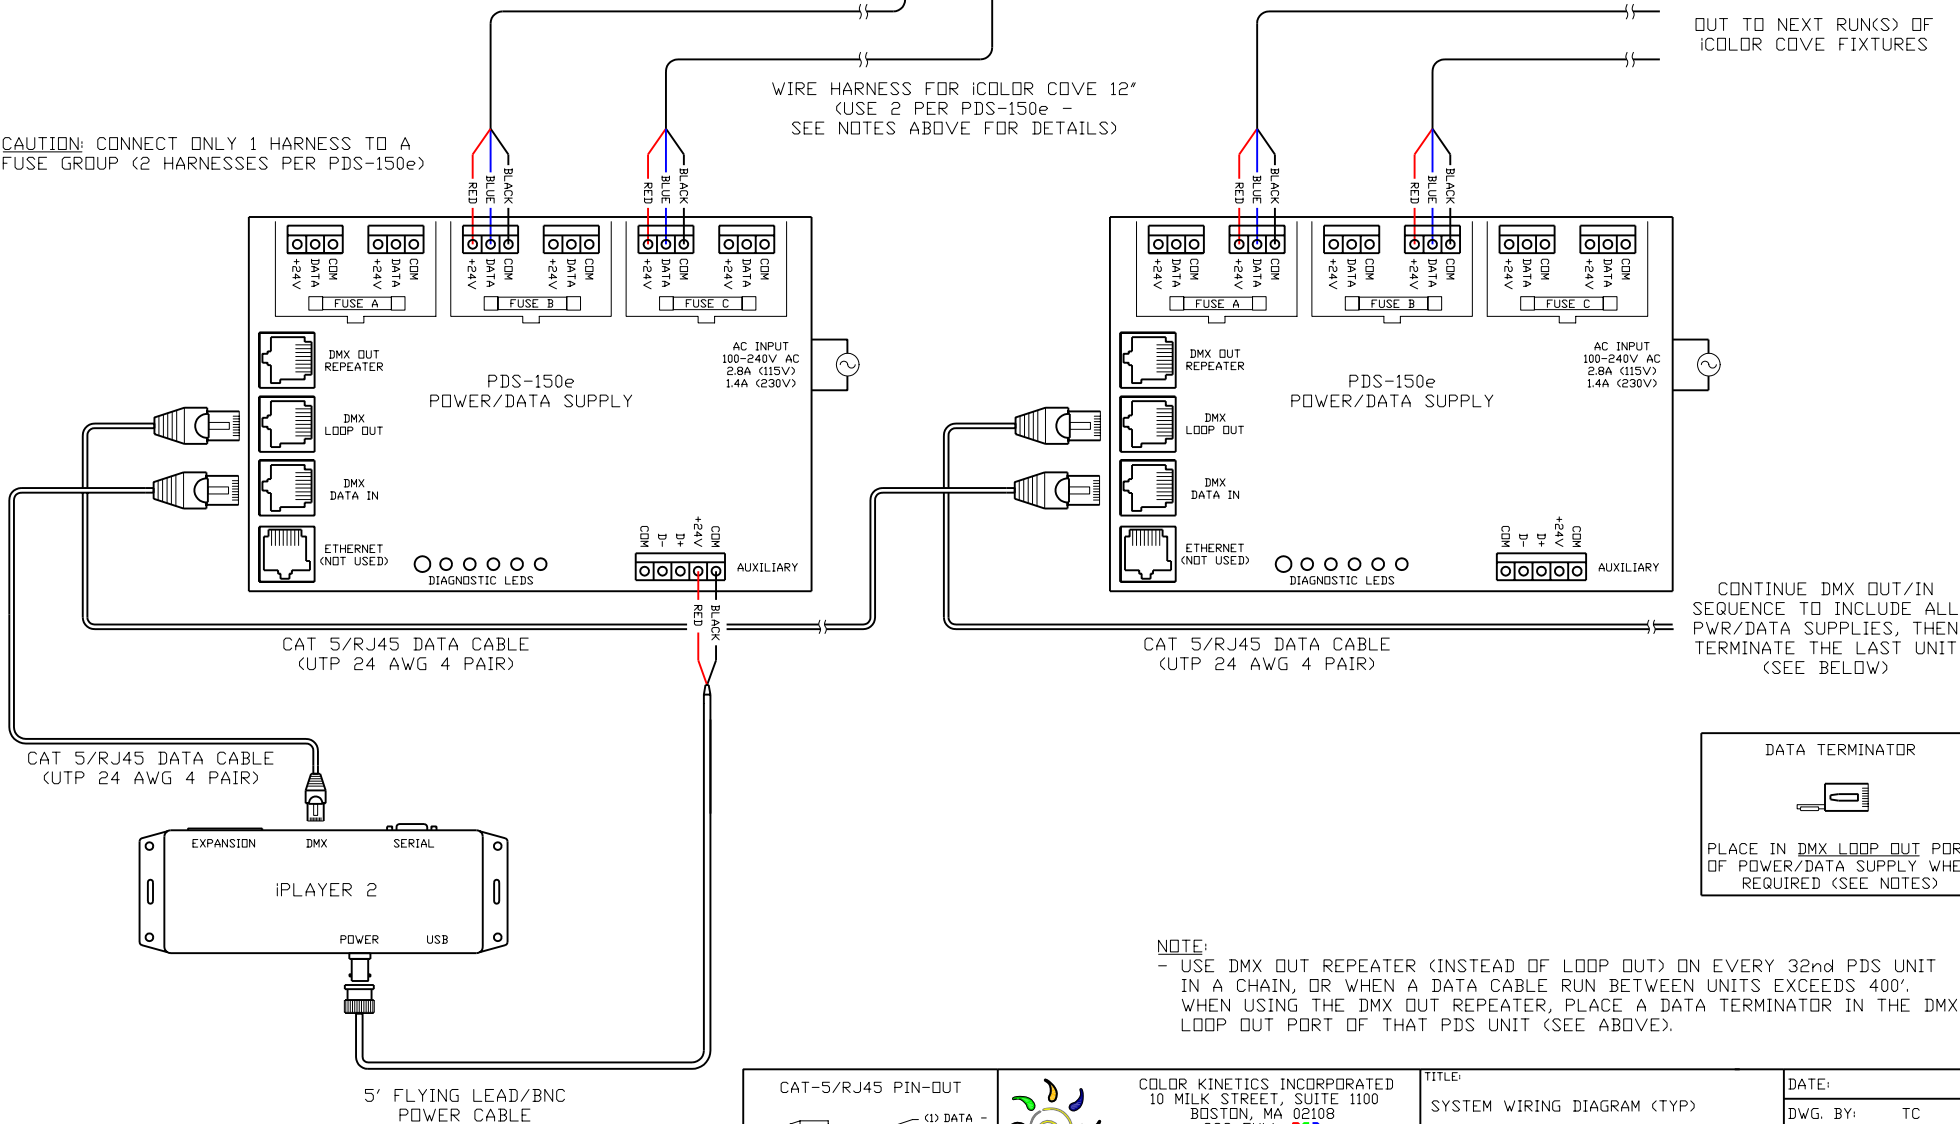

**NOTES:**

- STANDARD WIRE HARNESS (SOLD SEPARATELY) IS 50 FT. IN LENGTH WITH 12 CLIPS PRE-INSTALLED ALONG FINAL 13 FT. SECTION THAT SNAP INTO EACH FIXTURE.
- EACH STANDARD HARNESS SUPPORTS A MAX. OF 12-12" FIXTURES, FOR A TOTAL MAX. OF 24-12" FIXTURES PER PDS-150e (OR USE TO MIX 12" AND 6" FIXTURES).
- MAX. TOTAL RUN LENGTH OF HARNESS FROM PDS-150e = 50 FT. (AS SUPPLIED).
- EACH PDS-150e SUPPORTS A MAX. OF 16-6" FIXTURES FOR A TOTAL MAX. OF 32-6" FIXTURES.

ICOLOR COVE, COVE LT, OR COVE NXT 12"

WIRE HARNESS FOR ICOLOR COVE 12"  
(USE 2 PER PDS-150e -  
SEE NOTES ABOVE FOR DETAILS)

CAUTION: CONNECT ONLY 1 HARNESS TO A FUSE GROUP (2 HARNESSES PER PDS-150e)

COLOR KINETICS INCORPORATED  
10 MILK STREET, SUITE 1100  
BOSTON, MA 02108  
888 FULL RGB  
617 423 9999  
WWW.COLORKINETICS.COM

\*FULL SPECTRUM DIGITAL LIGHTING\*

TITLE: SYSTEM WIRING DIAGRAM (TYP)	DATE:
PRODUCTS: ICOLOR COVE-COVE LT-COVE NXT /PDS-150e/iPLAYER 2	DWG. BY: TC
	SCALE: NTS
	REV:
	PAGE: 1 OF 1