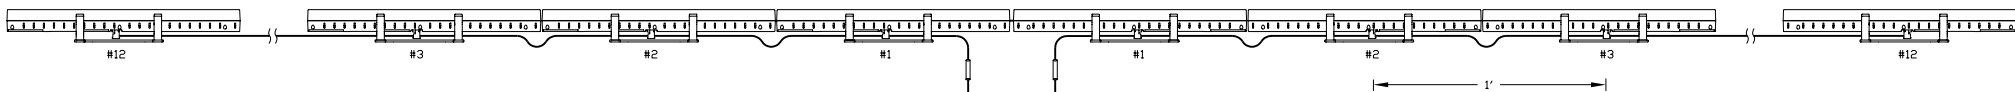

**NOTES:**

- STANDARD WIRE HARNESS (SOLD SEPARATELY) IS 50 FT. IN LENGTH WITH 12 CLIPS PRE-INSTALLED ALONG FINAL 13 FT. SECTION THAT SNAP INTO EACH FIXTURE.
- EACH STANDARD HARNESS SUPPORTS A MAX. OF 12-12" FIXTURES, FOR A TOTAL MAX. OF 24-12" FIXTURES PER PDS-150e (OR USE TO MIX 12" AND 6" FIXTURES).
- MAX. TOTAL RUN LENGTH OF HARNESS FROM PDS-150e = 50 FT. (AS SUPPLIED).
- EACH PDS-150e SUPPORTS A MAX. OF 16-6" FIXTURES FOR A TOTAL MAX. OF 32-6" FIXTURES.

ICOLOR COVE, COVE LT, OR COVE NXT 12"

WIRE HARNESS FOR ICOLOR COVE 12"  
(USE 2 PER PDS-150e -  
SEE NOTES ABOVE FOR DETAILS)

CAUTION: CONNECT ONLY 1 HARNESS TO A FUSE GROUP (2 HARNESSES PER PDS-150e)

COLOR KINETICS INCORPORATED  
10 MILK STREET, SUITE 1100  
BOSTON, MA 02108  
888 FULL RGB  
617 423 9999  
WWW.COLORKINETICS.COM