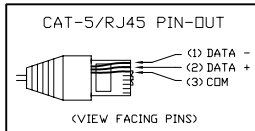

**NOTES:**

- STANDARD WIRE HARNESS (SOLD SEPARATELY) IS 50 FT. IN LENGTH WITH 12 CLIPS PRE-INSTALLED ALONG FINAL 13 FT. SECTION THAT SNAP INTO EACH FIXTURE.
- EACH STANDARD HARNESS SUPPORTS A MAX. OF 12-12" FIXTURES, FOR A TOTAL MAX. OF 24-12" FIXTURES PER PDS-150e (OR USE TO MIX 12" AND 6" FIXTURES).
- MAX. TOTAL RUN LENGTH OF HARNESS FROM PDS-150e = 50 FT. (AS SUPPLIED).
- EACH PDS-150e SUPPORTS A MAX. OF 16-6" FIXTURES FOR A TOTAL MAX. OF 32-6" FIXTURES.

ICOLOR COVE, COVE LT, OR COVE NXT 12"

WIRE HARNESS FOR ICOLOR COVE 12"  
(USE 2 PER PDS-150e -  
SEE NOTES ABOVE FOR DETAILS)

CAUTION: CONNECT ONLY 1 HARNESS TO A FUSE GROUP (2 HARNESSES PER PDS-150e)

COLOR KINETICS INCORPORATED  
10 MILK STREET, SUITE 1100  
BOSTON, MA 02108  
888 FULL RGB  
617 423 9999  
WWW.COLORKINETICS.COM