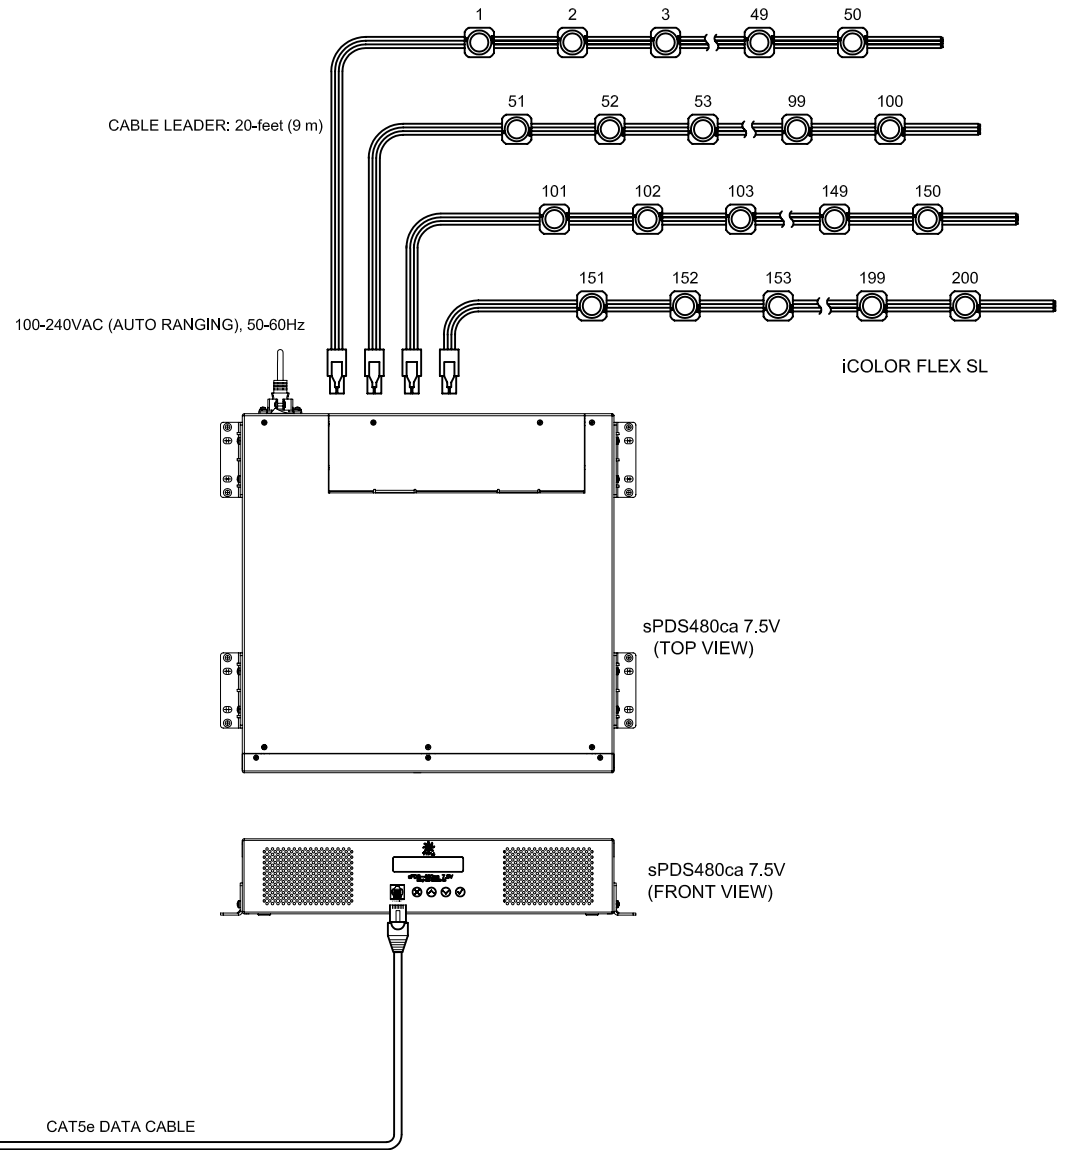

NOTE:
 - NEVER USE A DATA TERMINATOR WITH ETHERNET INPUT.
 - DO NOT SHORTEN OR LENGTHEN LEADER CABLE.
 CUTTING THE LEADER CABLE WILL DAMAGE THE
 FIXTURES AND/OR POWER DATA SUPPLY.

COLOR KINETICS INCORPORATED
 10 MILK STREET, SUITE 1100
 BOSTON, MA 02108
 888 FULL RGB
 617 423 9999
WWW.COLORKINETICS.COM

"FULL SPECTRUM DIGITAL LIGHTING"

TITLE:
 SYSTEM WIRING DIAGRAM (TYP)

PRODUCTS:
 FLEX SL / sPDS480ca 7.5V / VSM

DATE:	6-23-2005
DWG. BY:	MJ
SCALE:	NTS
REV:	
PAGE:	1 OF 1