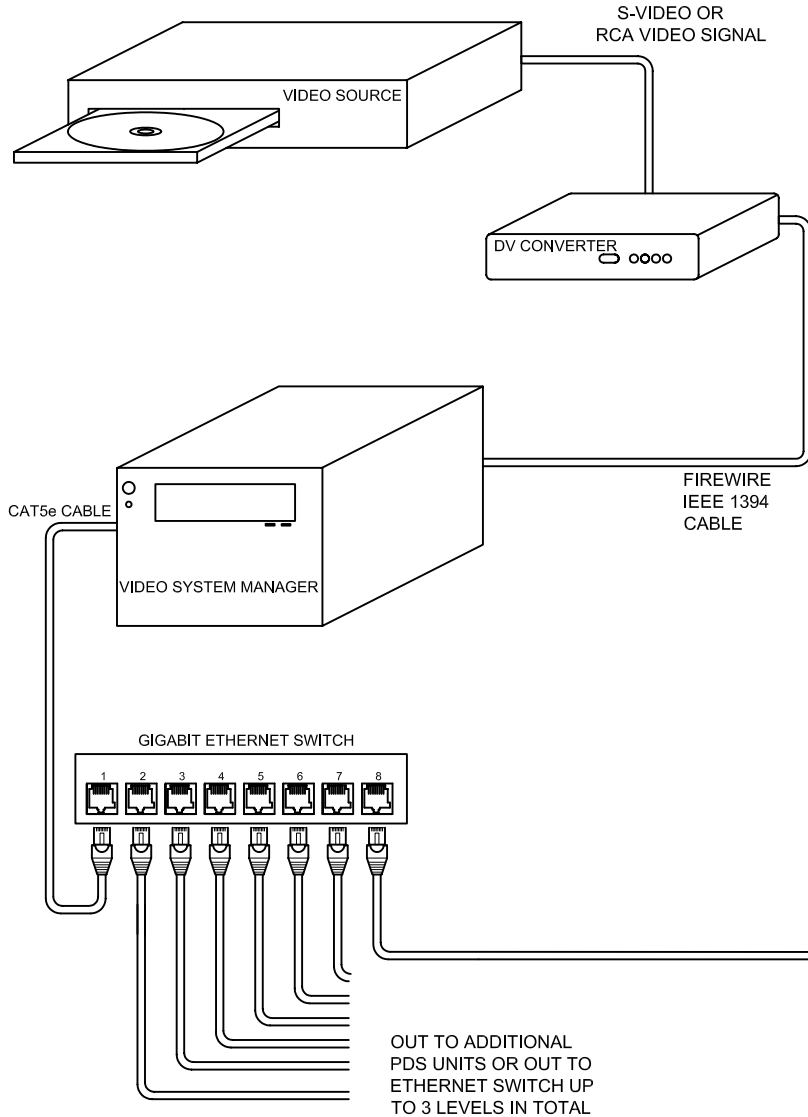

NOTE:
 - NEVER USE A DATA TERMINATOR WITH ETHERNET INPUT.
 - DO NOT SHORTEN OR LENGTHEN LEADER CABLE.
 CUTTING THE LEADER CABLE WILL DAMAGE THE
 FIXTURES AND/OR POWER DATA SUPPLY.

COLOR KINETICS INCORPORATED
 10 MILK STREET, SUITE 1100
 BOSTON, MA 02108
 888 FULL RGB
 617 423 9999
WWW.COLORKINETICS.COM

"FULL SPECTRUM DIGITAL LIGHTING"

TITLE:
 SYSTEM WIRING DIAGRAM (TYP)

PRODUCTS:
 FLEX SL / sPDS480ca 7.5V / VSM

DATE:	6-23-2005
DWG. BY:	MJ
SCALE:	NTS
REV:	
PAGE:	1 OF 1