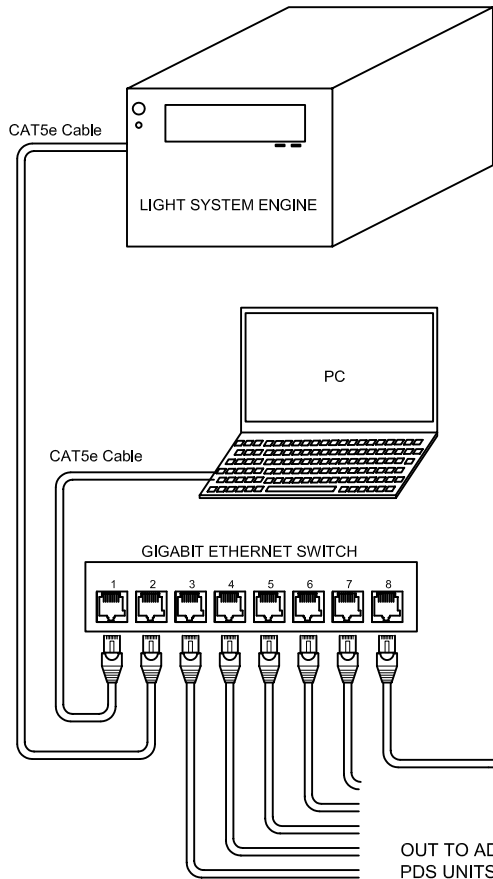

NOTE:  
 - NEVER USE A DATA TERMINATOR WITH ETHERNET INPUT.  
 - DO NOT SHORTEN OR LENGTHEN LEADER CABLE.  
 CUTTING THE LEADER CABLE WILL DAMAGE THE  
 FIXTURES AND/OR POWER DATA SUPPLY.

OUT TO ADDITIONAL  
 PDS UNITS OR OUT TO  
 ETHERNET SWITCH UP  
 TO 3 LEVELS IN TOTAL

100-240VAC (AUTO RANGING), 50-60Hz

CABLE LEADER: 20-feet (9 m)

iCOLOR FLEX SL

COLOR KINETICS INCORPORATED  
 10 MILK STREET, SUITE 1100  
 BOSTON, MA 02108  
 888 FULL RGB  
 617 423 9999  
[WWW.COLORKINETICS.COM](http://WWW.COLORKINETICS.COM)

"FULL SPECTRUM DIGITAL LIGHTING"

TITLE:  
 SYSTEM WIRING DIAGRAM (TYP)

PRODUCTS:  
 FLEX SL / sPDS480ca 7.5V / LSM

DATE:	6-23-2005
DWG. BY:	MJ
SCALE:	NTS
REV:	
PAGE:	1 OF 1