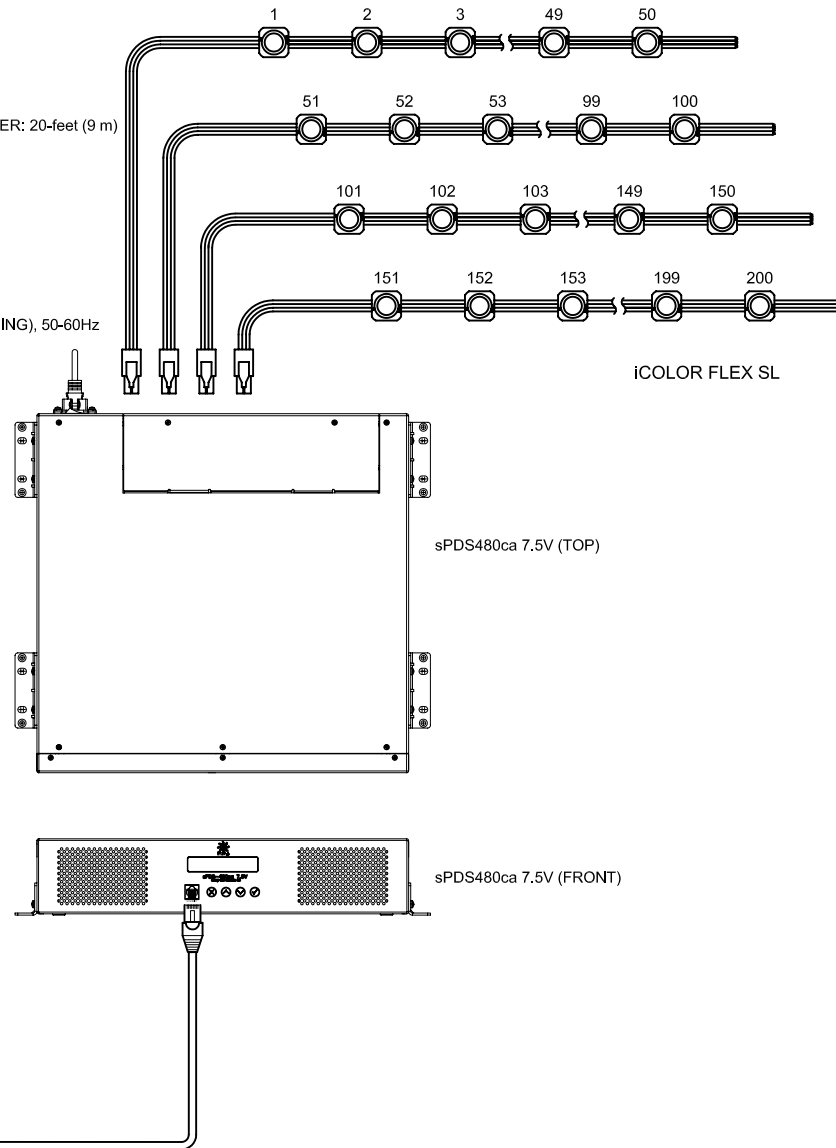

NOTE:  
 - NEVER USE A DATA TERMINATOR WITH ETHERNET INPUT.  
 - DO NOT SHORTEN OR LENGTHEN LEADER CABLE.  
 CUTTING THE LEADER CABLE WILL DAMAGE THE  
 FIXTURES AND/OR POWER DATA SUPPLY.

OUT TO ADDITIONAL  
 PDS UNITS OR OUT TO  
 ETHERNET SWITCH UP  
 TO 3 LEVELS IN TOTAL

100-240VAC (AUTO RANGING), 50-60Hz

CABLE LEADER: 20-feet (9 m)

iCOLOR FLEX SL

COLOR KINETICS INCORPORATED  
 10 MILK STREET, SUITE 1100  
 BOSTON, MA 02108  
 888 FULL RGB  
 617 423 9999  
[WWW.COLORKINETICS.COM](http://WWW.COLORKINETICS.COM)

"FULL SPECTRUM DIGITAL LIGHTING"

TITLE:  
 SYSTEM WIRING DIAGRAM (TYP)

PRODUCTS:  
 FLEX SL / sPDS480ca 7.5V / LSM

DATE:	6-23-2005
DWG. BY:	MJ
SCALE:	NTS
REV:	
PAGE:	1 OF 1