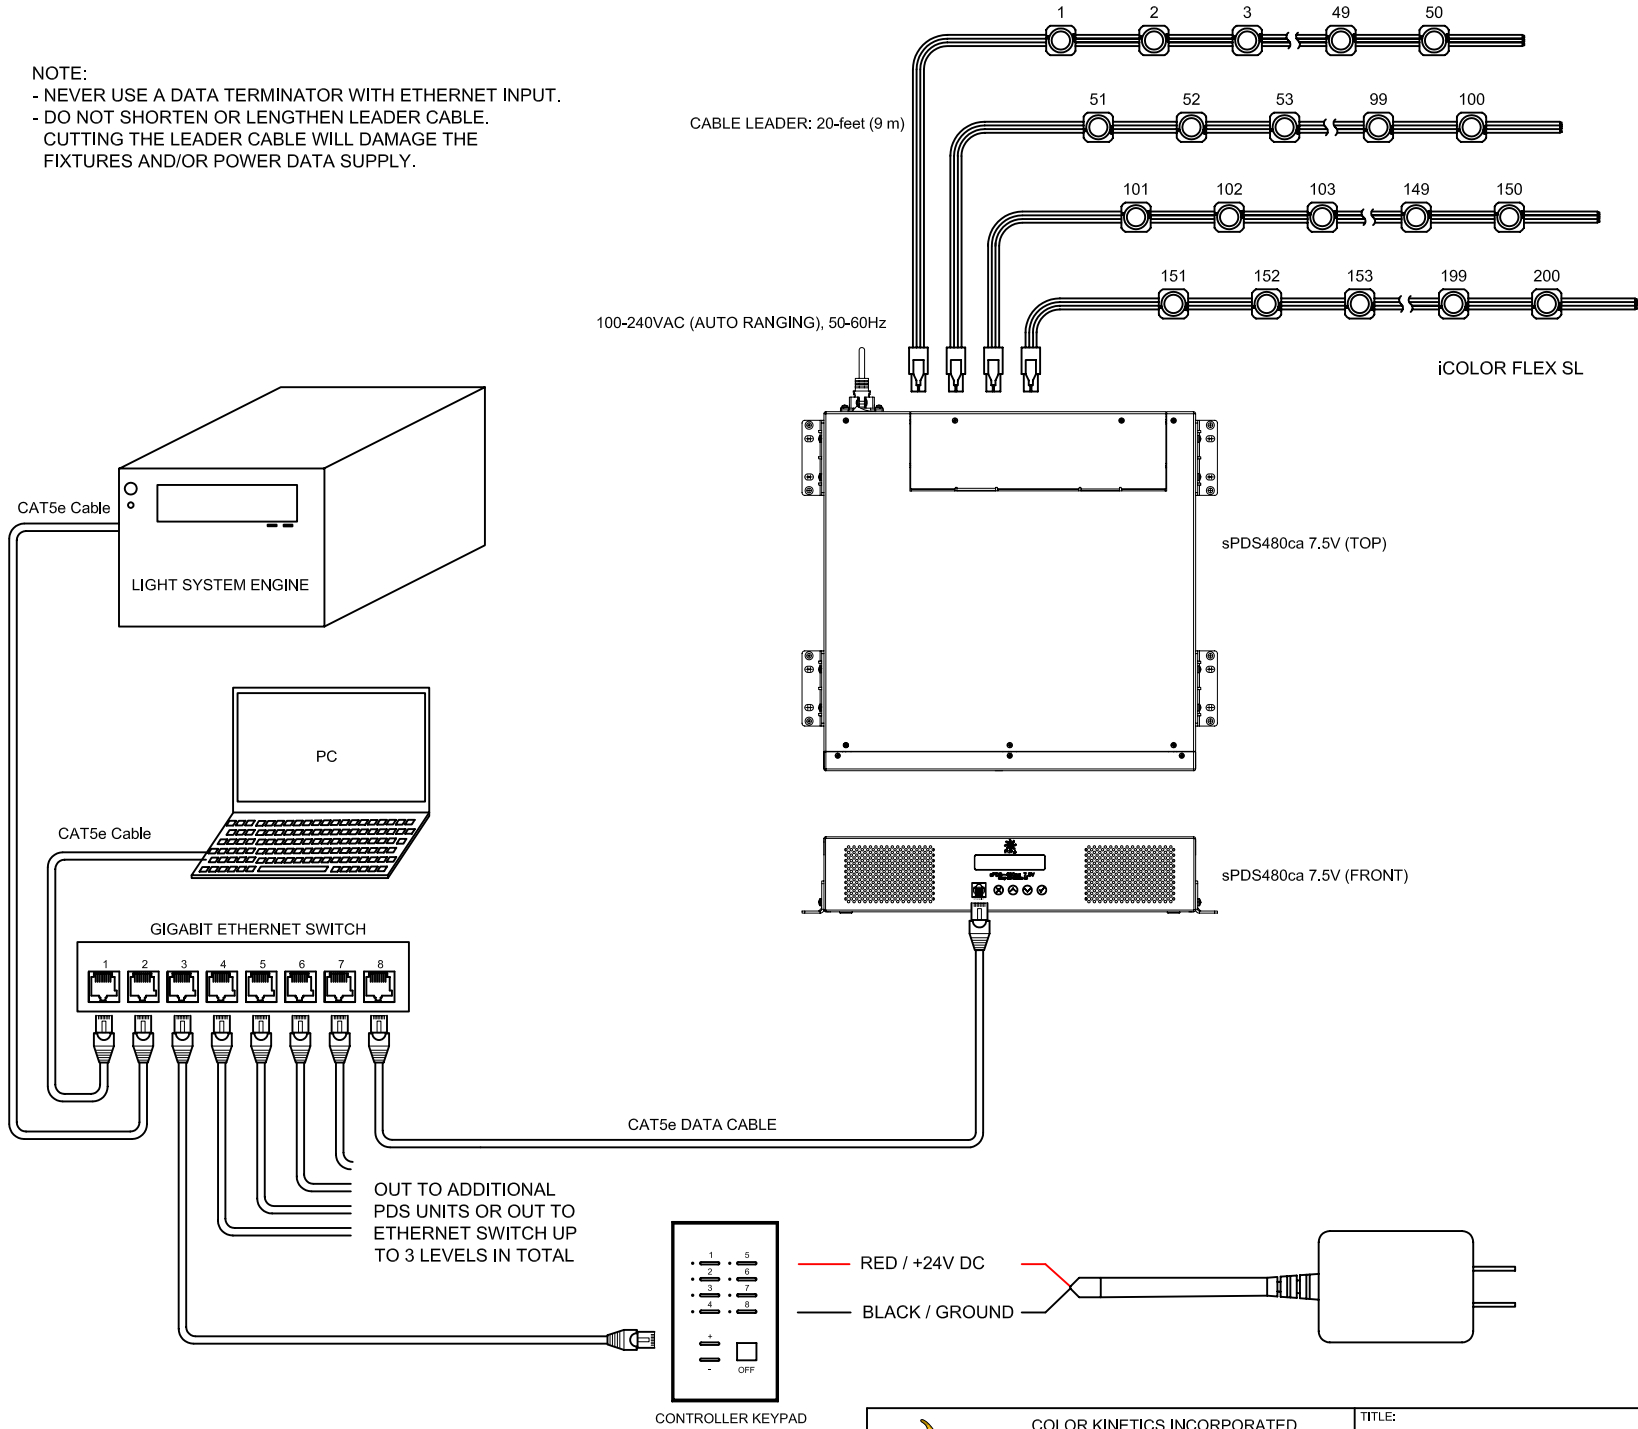

NOTE:
 - NEVER USE A DATA TERMINATOR WITH ETHERNET INPUT.
 - DO NOT SHORTEN OR LENGTHEN LEADER CABLE.
 CUTTING THE LEADER CABLE WILL DAMAGE THE
 FIXTURES AND/OR POWER DATA SUPPLY.

COLOR KINETICS INCORPORATED
 10 MILK STREET, SUITE 1100
 BOSTON, MA 02108
 888 FULL RGB
 617 423 9999
WWW.COLORKINETICS.COM
 "FULL SPECTRUM DIGITAL LIGHTING"

TITLE:	SYSTEM WIRING DIAGRAM (TYP)
PRODUCTS:	FLEX SL / sPDS480ca 7.5V / LSM / ECK

DATE:	6-23-2005
DWG. BY:	MJ
SCALE:	NTS
REV:	
PAGE:	1 OF 1