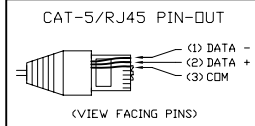

OUTPUT TO LIGHTS  
REFER TO YOUR DLE DATA SHEET  
FOR SPECIFIC WIRING DETAILS

COLOR KINETICS INCORPORATED  
10 MILK STREET, SUITE 1100  
BOSTON, MA 02108  
888 FULL RGB  
617 423 9999  
WWW.COLORKINETICS.COM

"FULL SPECTRUM DIGITAL LIGHTING"

TITLE: SYSTEM WIRING DIAGRAM (TYP)	DATE:
PRODUCTS: PDS-150e/iPLAYER 2/ CONTROLLER KEYPAD	DWG. BY: TC
	SCALE: NTS
	REV:
	PAGE: 1 OF 1