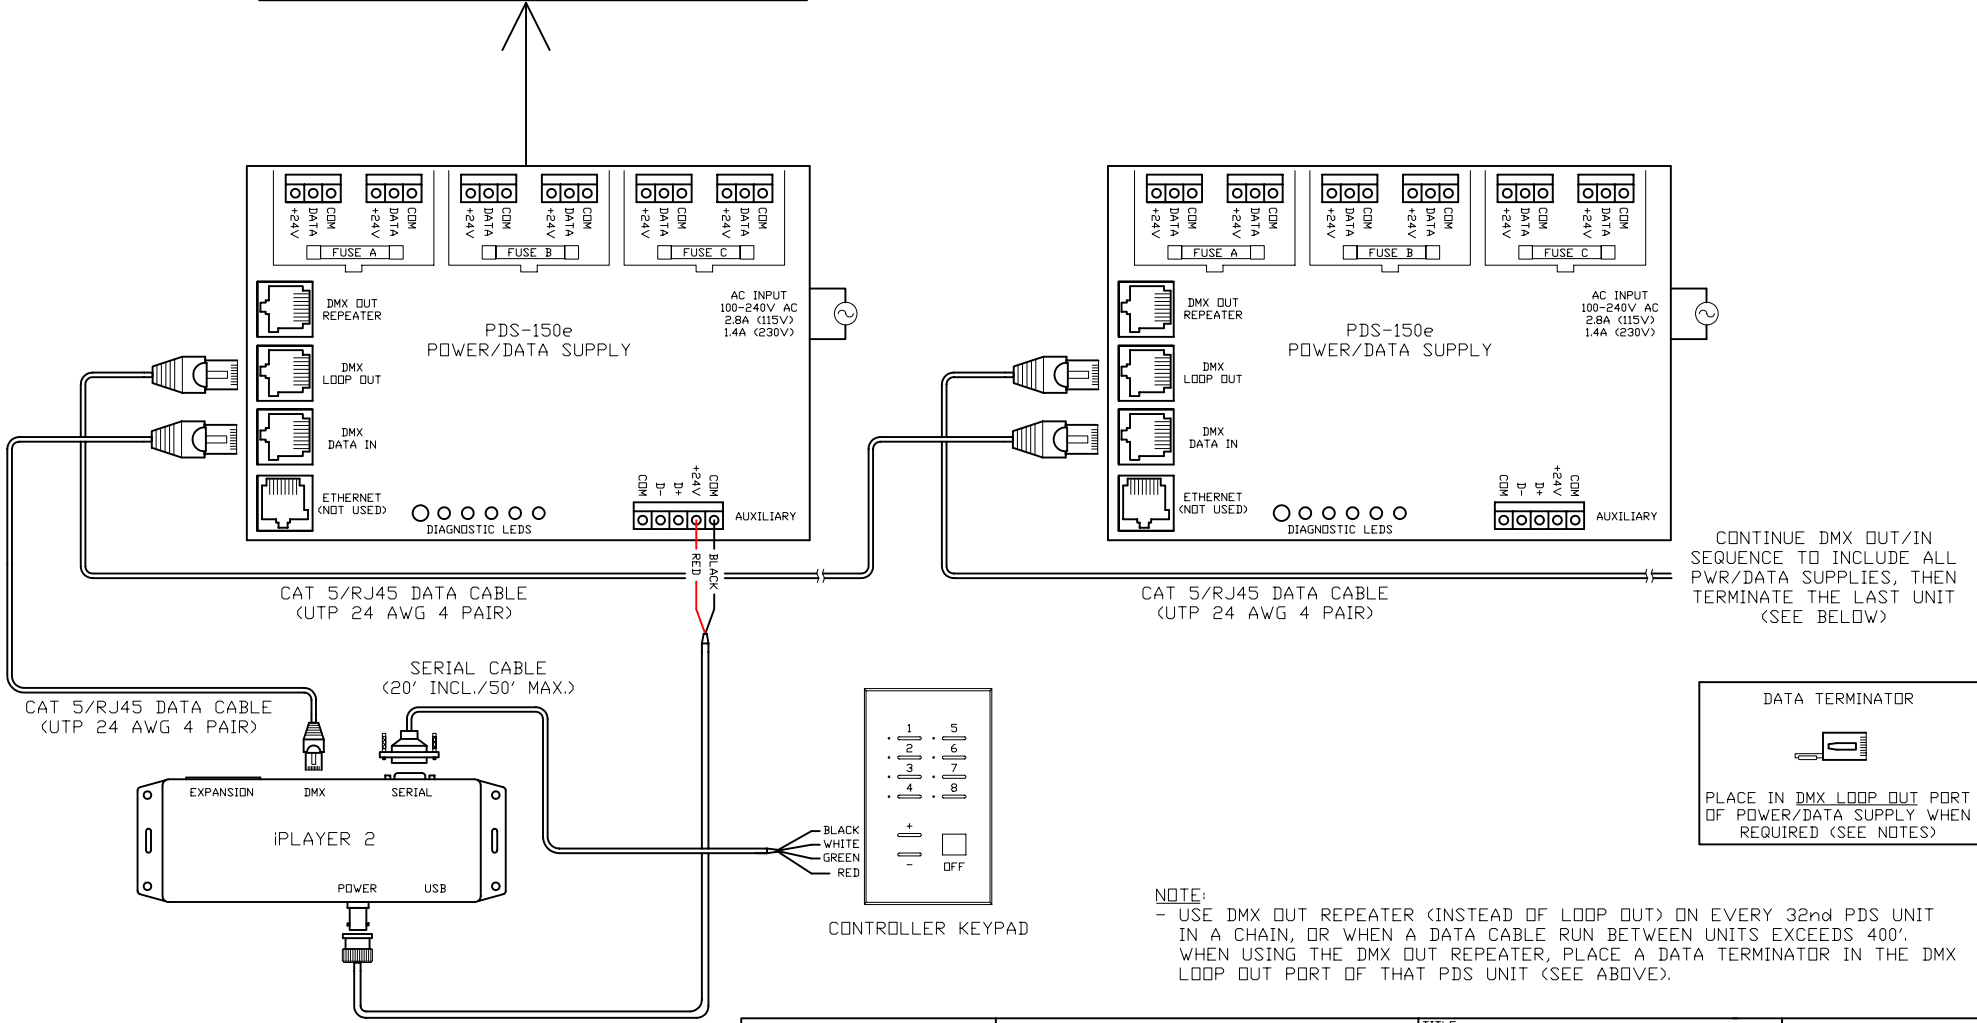

OUTPUT TO LIGHTS  
REFER TO YOUR DLE DATA SHEET  
FOR SPECIFIC WIRING DETAILS

COLOR KINETICS INCORPORATED  
10 MILK STREET, SUITE 1100  
BOSTON, MA 02108  
888 FULL RGB  
617 423 9999  
WWW.COLORKINETICS.COM

"FULL SPECTRUM DIGITAL LIGHTING"

TITLE: SYSTEM WIRING DIAGRAM (TYP)	DATE:
PRODUCTS: PDS-150e/iPLAYER 2/ CONTROLLER KEYPAD	DWG. BY: TC
	SCALE: NTS
	REV:
	PAGE: 1 OF 1