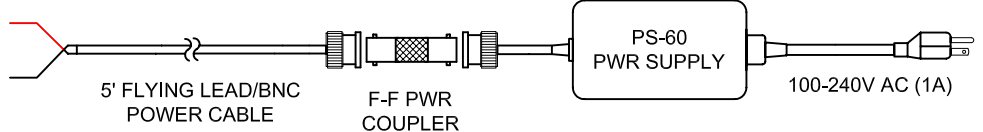

LEGEND:
CHASSIS GROUND

COLOR KINETICS INCORPORATED
10 MILK STREET, SUITE 1100
BOSTON, MA 02108
888 FULL RGB
617 423 9999
WWW.COLORKINETICS.COM

"FULL SPECTRUM DIGITAL LIGHTING"

TITLE:	SYSTEM WIRING DIAGRAM (TYP)
PRODUCTS:	CS2 / PDS60 24V / LSM / ECK / PS-60

DATE:	
DWG. BY:	B.T.
SCALE:	NTS
REV:	
PAGE:	1 OF 1