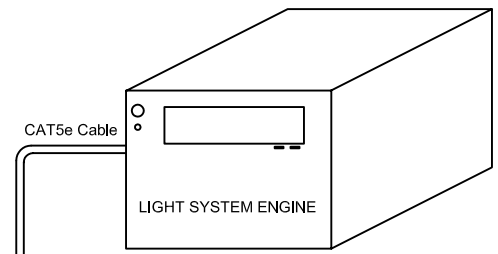

NOTE:
 - NEVER USE A DATA TERMINATOR WITH ETHERNET INPUT.
 - MAXIMUM NUMBER OF FIXTURES PER PDS-60 24V: 2

C-SPLASH 2 FIXTURE (MAXIMUM OF 2 PER PDS-60)

OUT TO ADDITIONAL PDS
 UNITS OR OUT TO ETHERNET
 SWITCH UP TO 3 LEVELS IN
 TOTAL

TITLE:	SYSTEM WIRING DIAGRAM (TYP)
PRODUCTS:	CS2 / PDS60 24V / LSM / ECK / PS-60

DATE:	
DWG. BY:	B.T.
SCALE:	NTS
REV:	
PAGE:	1 OF 1