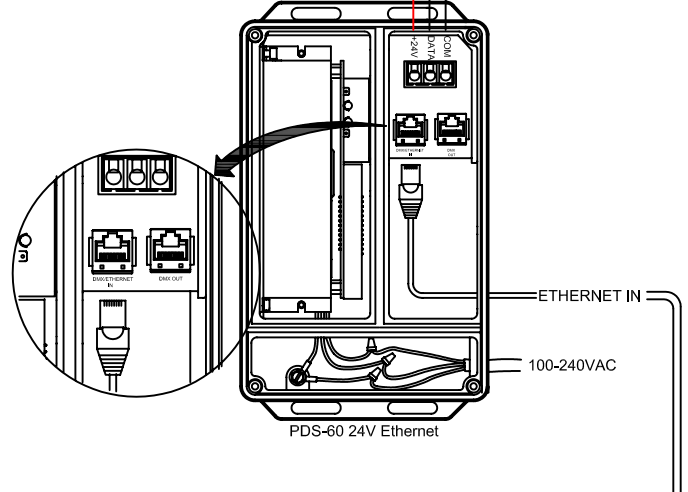

NOTE:
 - NEVER USE A DATA TERMINATOR WITH ETHERNET INPUT.
 - MAXIMUM NUMBER OF FIXTURES PER PDS-60 24V: 2

C-SPLASH 2 FIXTURE (MAXIMUM OF 2 PER PDS-60)

OUT TO ADDITIONAL PDS
 UNITS OR OUT TO ETHERNET
 SWITCH UP TO 3 LEVELS IN
 TOTAL