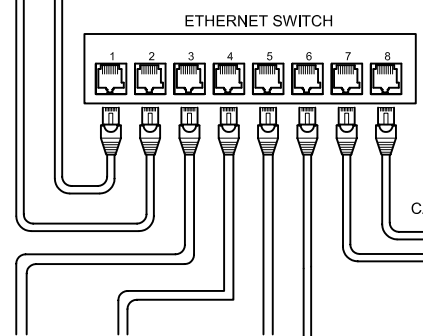

NOTE:
 - NEVER USE A DATA TERMINATOR WITH ETHERNET INPUT.
 - MAXIMUM NUMBER OF FIXTURES PER PDS-60 24V: 2

C-SPLASH 2 FIXTURE (MAXIMUM OF 2 PER PDS-60)

OUT TO ADDITIONAL PDS
 UNITS OR OUT TO ETHERNET
 SWITCH UP TO 3 LEVELS IN
 TOTAL