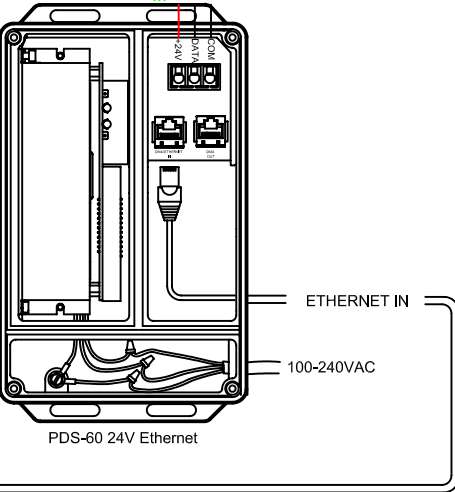

NOTE:
 - NEVER USE A DATA TERMINATOR WITH ETHERNET INPUT.
 - MAXIMUM NUMBER OF FIXTURES PER PDS-60 24V: 2

C-SPLASH 2 FIXTURE (MAXIMUM OF 2 PER PDS-60)

OUT TO ADDITIONAL PDS
 UNITS OR OUT TO ETHERNET
 SWITCH UP TO 3 LEVELS IN
 TOTAL