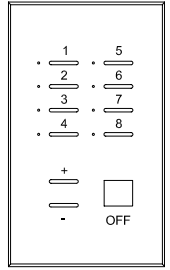

NOTE:
 - NEVER USE A DATA TERMINATOR WITH ETHERNET INPUT.
 - MAXIMUM NUMBER OF FIXTURES PER PDS-60 24V: 2

C-SPLASH 2 FIXTURE (MAXIMUM OF 2 PER PDS-60)

OUT TO ADDITIONAL PDS
 UNITS OR OUT TO ETHERNET
 SWITCH UP TO 3 LEVELS IN
 TOTAL