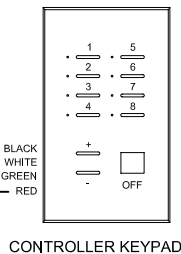

C-SPLASH 2 FIXTURE  
(MAXIMUM OF 2 PER PDS-60)

C-SPLASH 2 FIXTURE  
(MAXIMUM OF 2 PER PDS-60)

PDS-60 24V DMX

CAT 5/RJ45 DATA CABLE  
(UTP 24 AWG 4 PAIR)

SERIAL CABLE  
(20' INCL./50' MAX.)

CONTROLLER KEYPAD

**LEGEND:**  
CHASSIS GROUND

**NOTE:**  
- USE AN IN-LINE DMX REPEATER AFTER EVERY 16th PDS UNIT IN A CHAIN, OR WHEN A DATA CABLE RUN BETWEEN UNITS EXCEEDS 400 FEET.  
- MAXIMUM NUMBER OF FIXTURES PER PDS-60: 2