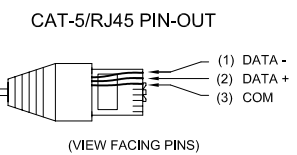

C-SPLASH 2 FIXTURE  
(MAXIMUM OF 2 PER PDS-60)

C-SPLASH 2 FIXTURE  
(MAXIMUM OF 2 PER PDS-60)

PDS-60 24V DMX

CAT 5/RJ45 DATA CABLE  
(UTP 24 AWG 4 PAIR)

SERIAL CABLE  
(20' INCL./50' MAX.)

CONTROLLER KEYPAD

**LEGEND:**  
CHASSIS GROUND

**NOTE:**  
- USE AN IN-LINE DMX REPEATER AFTER EVERY 16th PDS UNIT IN A CHAIN, OR WHEN A DATA CABLE RUN BETWEEN UNITS EXCEEDS 400 FEET.  
- MAXIMUM NUMBER OF FIXTURES PER PDS-60: 2