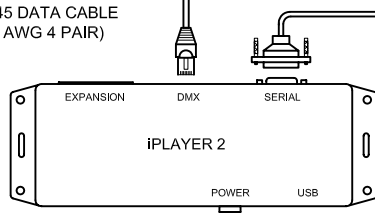

C-SPLASH 2 FIXTURE  
(MAXIMUM OF 2 PER PDS-60)

C-SPLASH 2 FIXTURE  
(MAXIMUM OF 2 PER PDS-60)

PDS-60 24V DMX

CAT 5/RJ45 DATA CABLE  
(UTP 24 AWG 4 PAIR)

SERIAL CABLE  
(20' INCL./50' MAX.)

CONTROLLER KEYPAD

**LEGEND:**  
CHASSIS GROUND

**NOTE:**  
- USE AN IN-LINE DMX REPEATER AFTER EVERY 16th PDS UNIT IN A CHAIN, OR WHEN A DATA CABLE RUN BETWEEN UNITS EXCEEDS 400 FEET.  
- MAXIMUM NUMBER OF FIXTURES PER PDS-60: 2