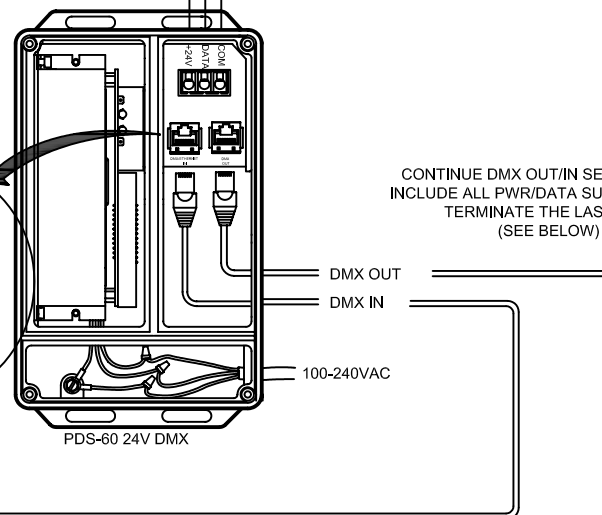

C-SPLASH 2 FIXTURE  
(MAXIMUM OF 2 PER PDS-60)

C-SPLASH 2 FIXTURE  
(MAXIMUM OF 2 PER PDS-60)

PDS-60 24V DMX

CAT 5/RJ45 DATA CABLE  
(UTP 24 AWG 4 PAIR)

SERIAL CABLE  
(20' INCL./50' MAX.)

CONTROLLER KEYPAD

**LEGEND:**  
CHASSIS GROUND

**NOTE:**  
- USE AN IN-LINE DMX REPEATER AFTER EVERY 16th PDS UNIT IN A CHAIN, OR WHEN A DATA CABLE RUN BETWEEN UNITS EXCEEDS 400 FEET.  
- MAXIMUM NUMBER OF FIXTURES PER PDS-60: 2