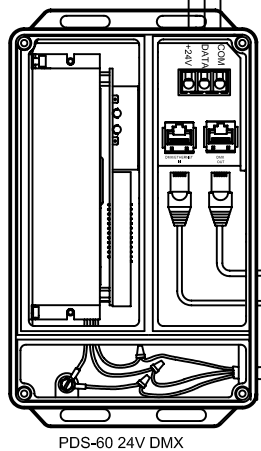

C-SPLASH 2 FIXTURE  
(MAXIMUM OF 2 PER PDS-60)

C-SPLASH 2 FIXTURE  
(MAXIMUM OF 2 PER PDS-60)

PDS-60 24V DMX

CAT 5/RJ45 DATA CABLE  
(UTP 24 AWG 4 PAIR)

SERIAL CABLE  
(20' INCL./50' MAX.)

CONTROLLER KEYPAD

**LEGEND:**  
CHASSIS GROUND

**NOTE:**  
- USE AN IN-LINE DMX REPEATER AFTER EVERY 16th PDS UNIT IN A CHAIN, OR WHEN A DATA CABLE RUN BETWEEN UNITS EXCEEDS 400 FEET.  
- MAXIMUM NUMBER OF FIXTURES PER PDS-60: 2