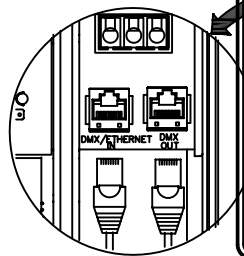

C-SPLASH 2 FIXTURE  
(MAXIMUM OF 2 PER PDS-60)

C-SPLASH 2 FIXTURE  
(MAXIMUM OF 2 PER PDS-60)

PDS-60 24V DMX

CAT 5/RJ45 DATA CABLE  
(UTP 24 AWG 4 PAIR)

SERIAL CABLE  
(20' INCL./50' MAX.)

CONTROLLER KEYPAD

**LEGEND:**  
CHASSIS GROUND

**NOTE:**  
- USE AN IN-LINE DMX REPEATER AFTER EVERY 16th PDS UNIT IN A CHAIN, OR WHEN A DATA CABLE RUN BETWEEN UNITS EXCEEDS 400 FEET.  
- MAXIMUM NUMBER OF FIXTURES PER PDS-60: 2