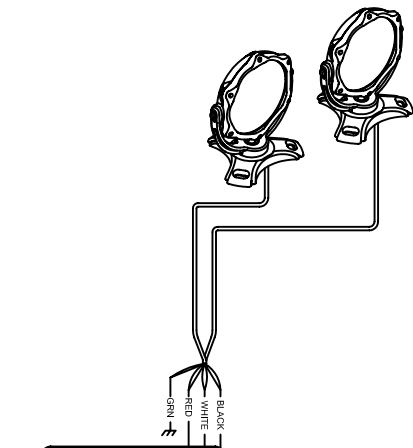

C-SPLASH 2 FIXTURE  
(MAXIMUM OF 2 PER PDS-60)

C-SPLASH 2 FIXTURE  
(MAXIMUM OF 2 PER PDS-60)

PDS-60 24V DMX

CAT 5/RJ45 DATA CABLE  
(UTP 24 AWG 4 PAIR)

SERIAL CABLE  
(20' INCL./50' MAX.)

CONTROLLER KEYPAD

**LEGEND:**  
CHASSIS GROUND

**NOTE:**  
- USE AN IN-LINE DMX REPEATER AFTER EVERY 16th PDS UNIT IN A CHAIN, OR WHEN A DATA CABLE RUN BETWEEN UNITS EXCEEDS 400 FEET.  
- MAXIMUM NUMBER OF FIXTURES PER PDS-60: 2